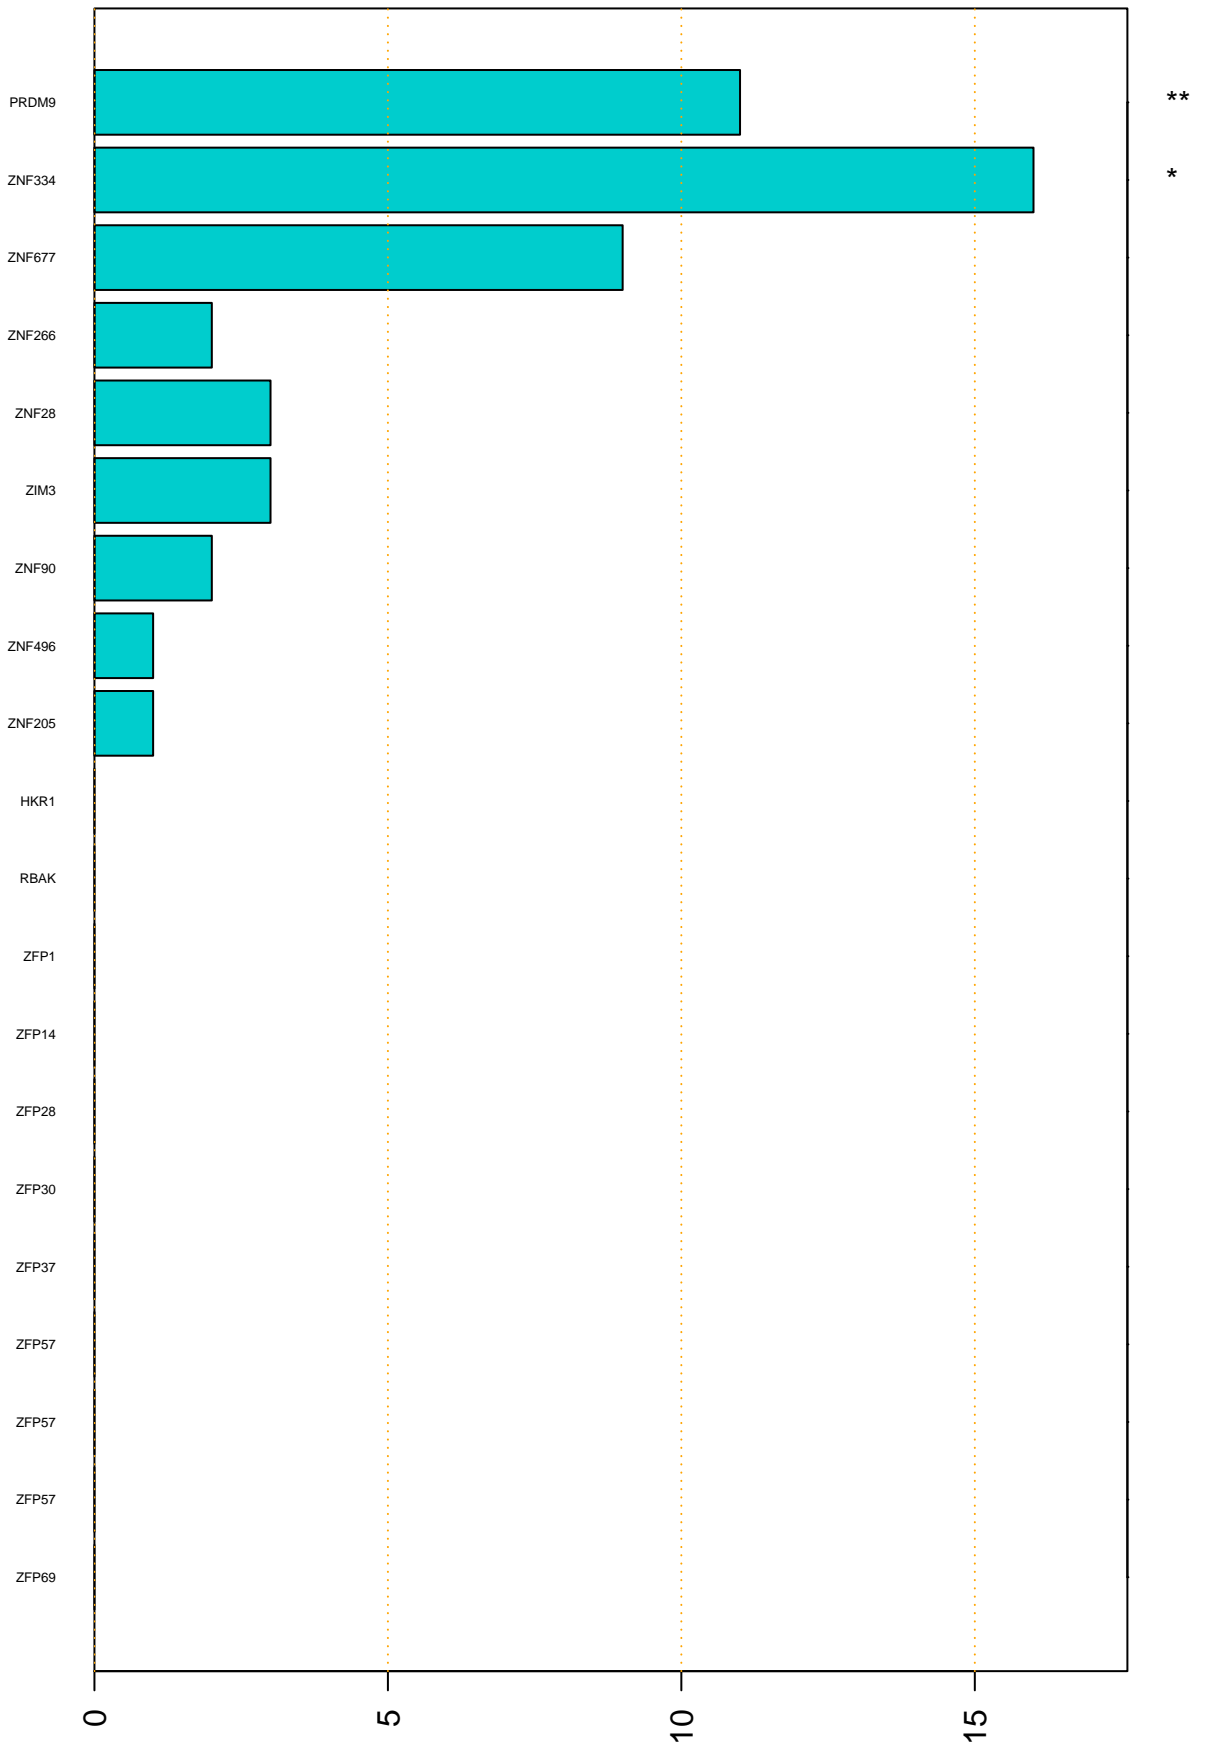

Enriched KZFP

#TE sfam with peak