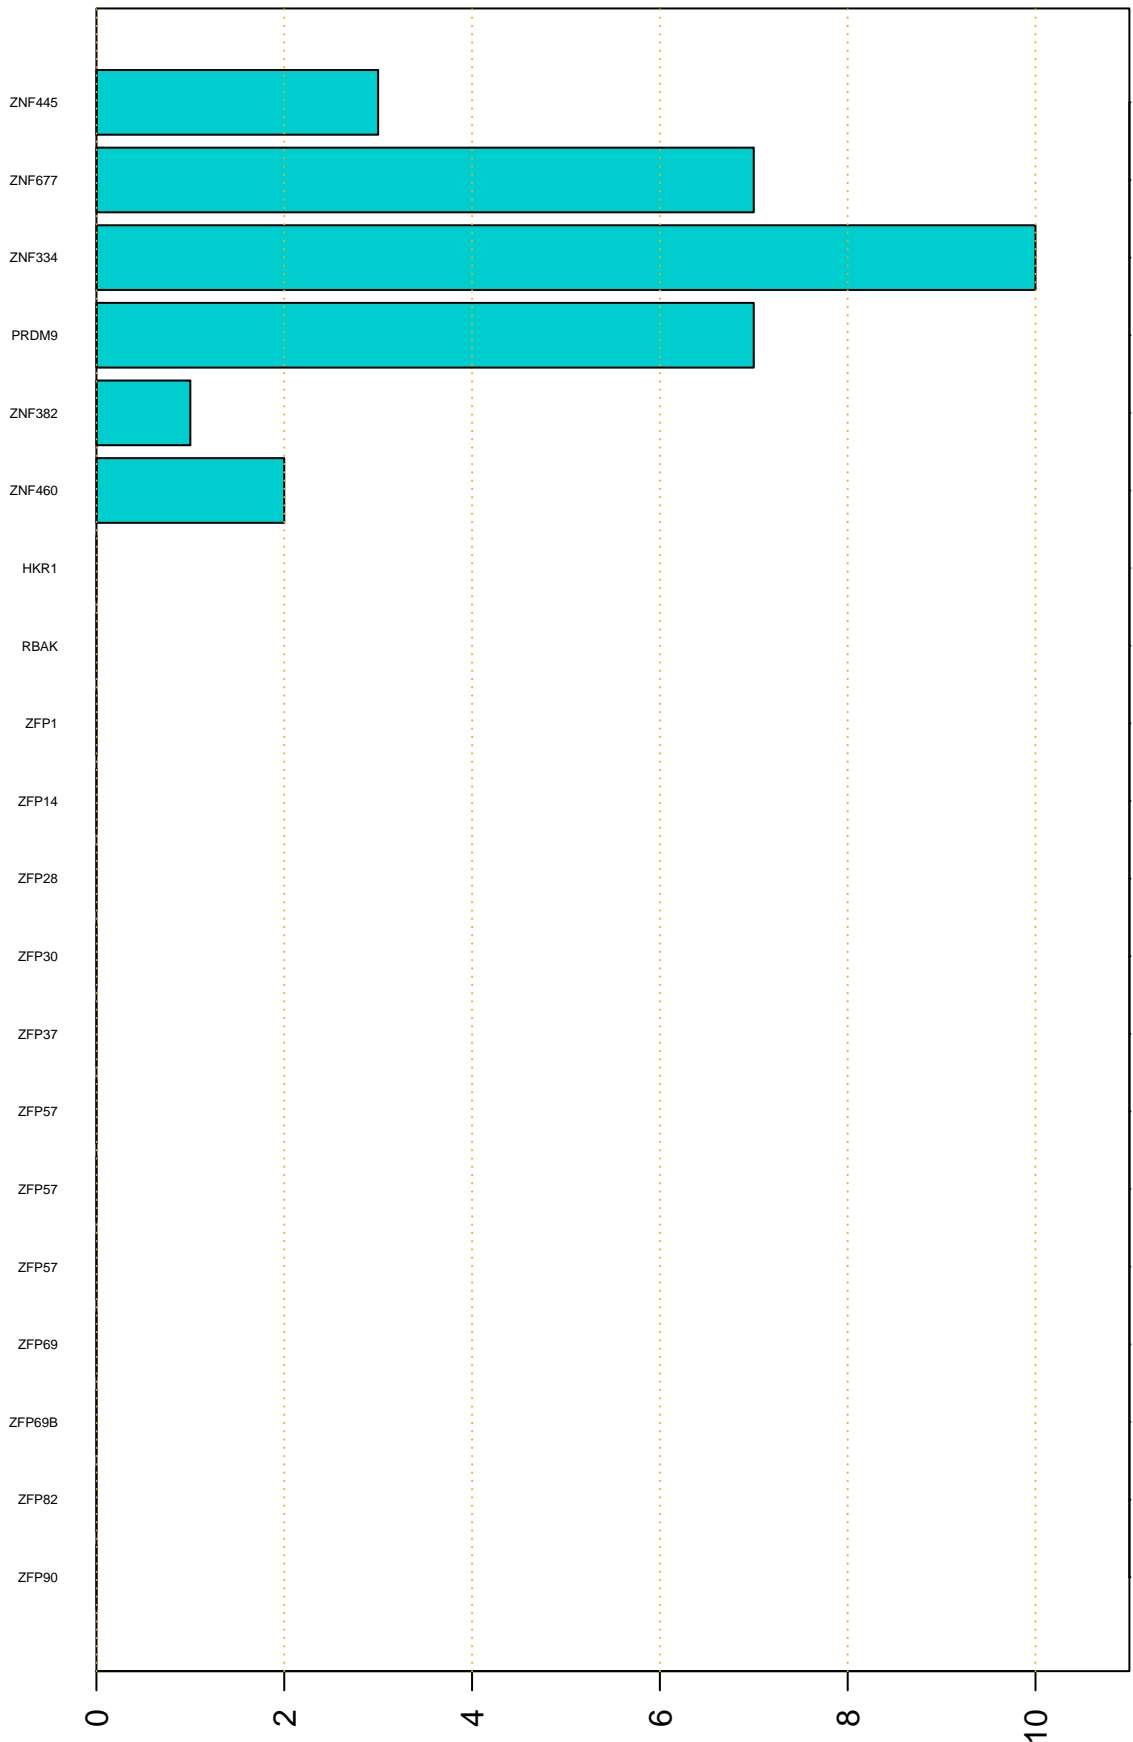

Enriched KZFP

#TE sfam with peak