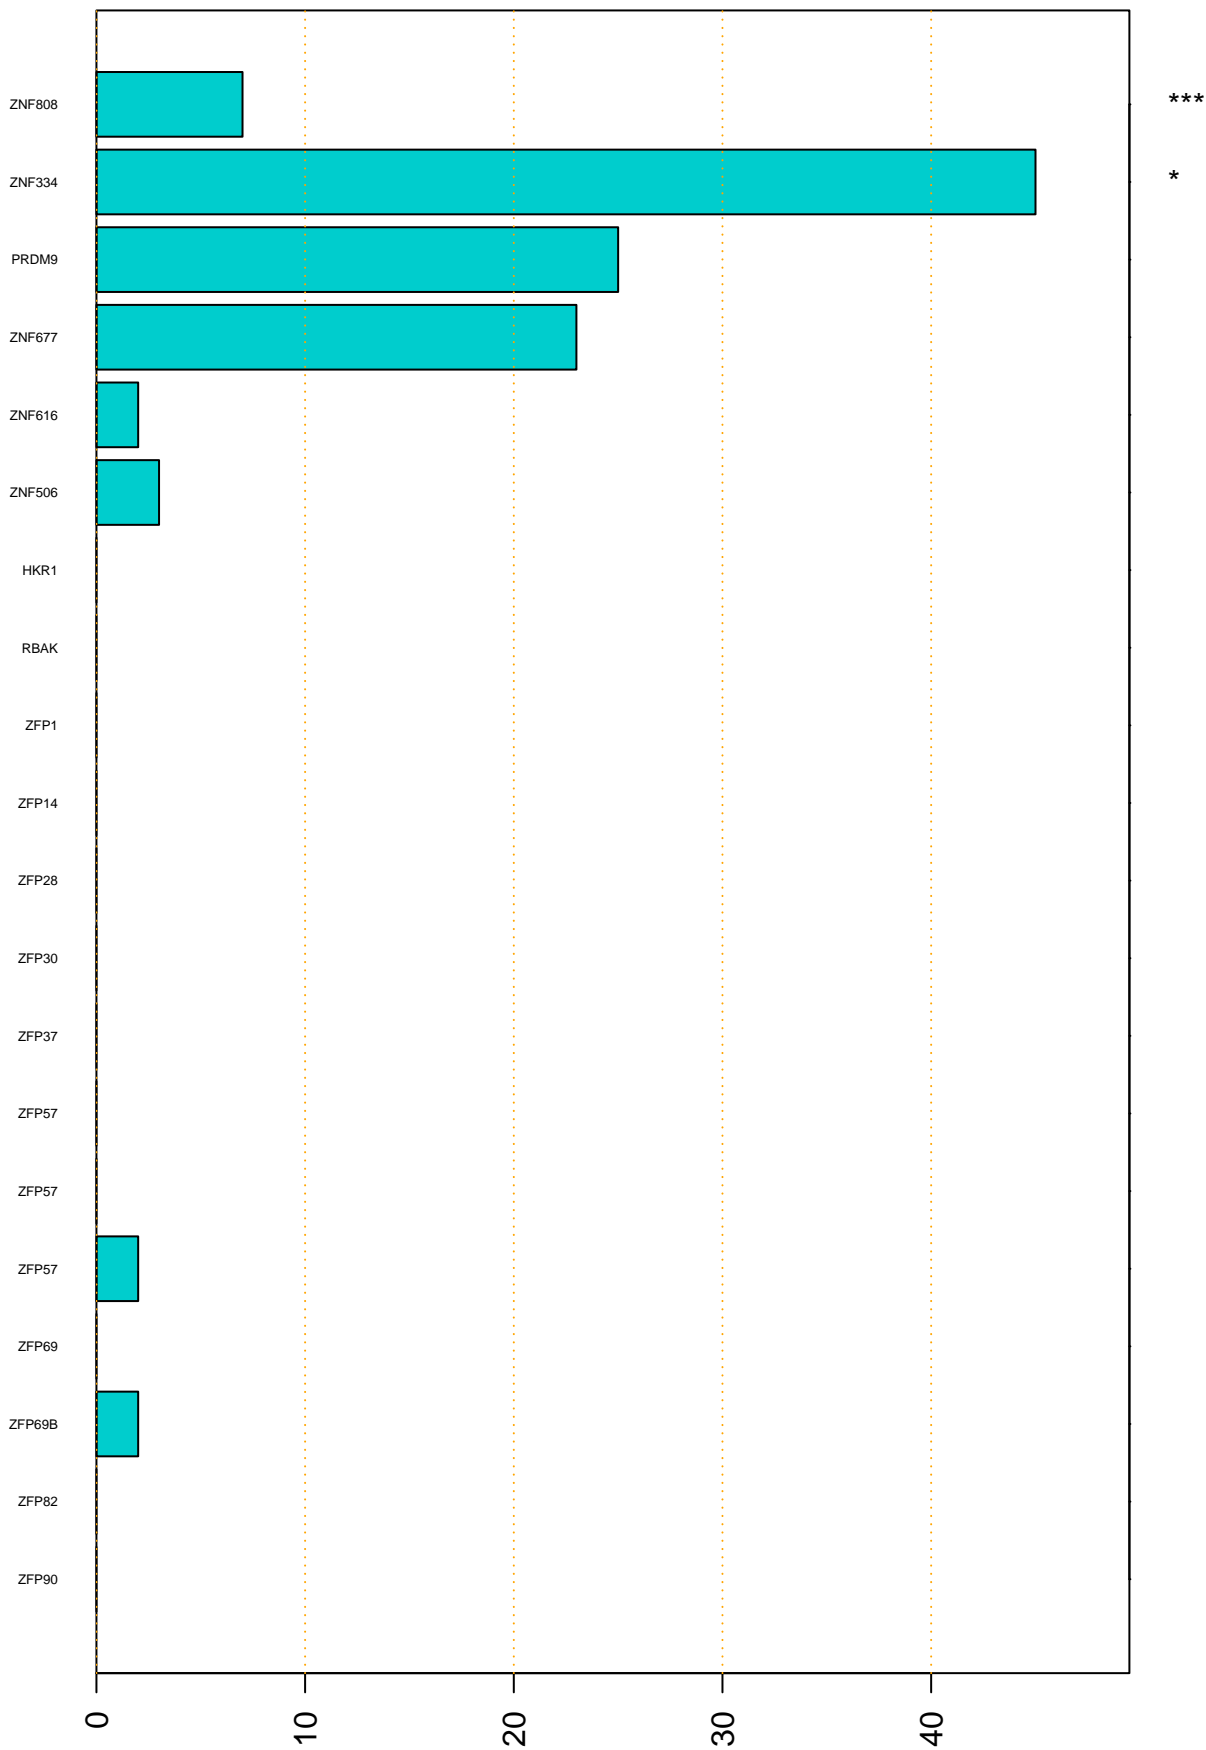

Enriched KZFP

#TE sfam with peak