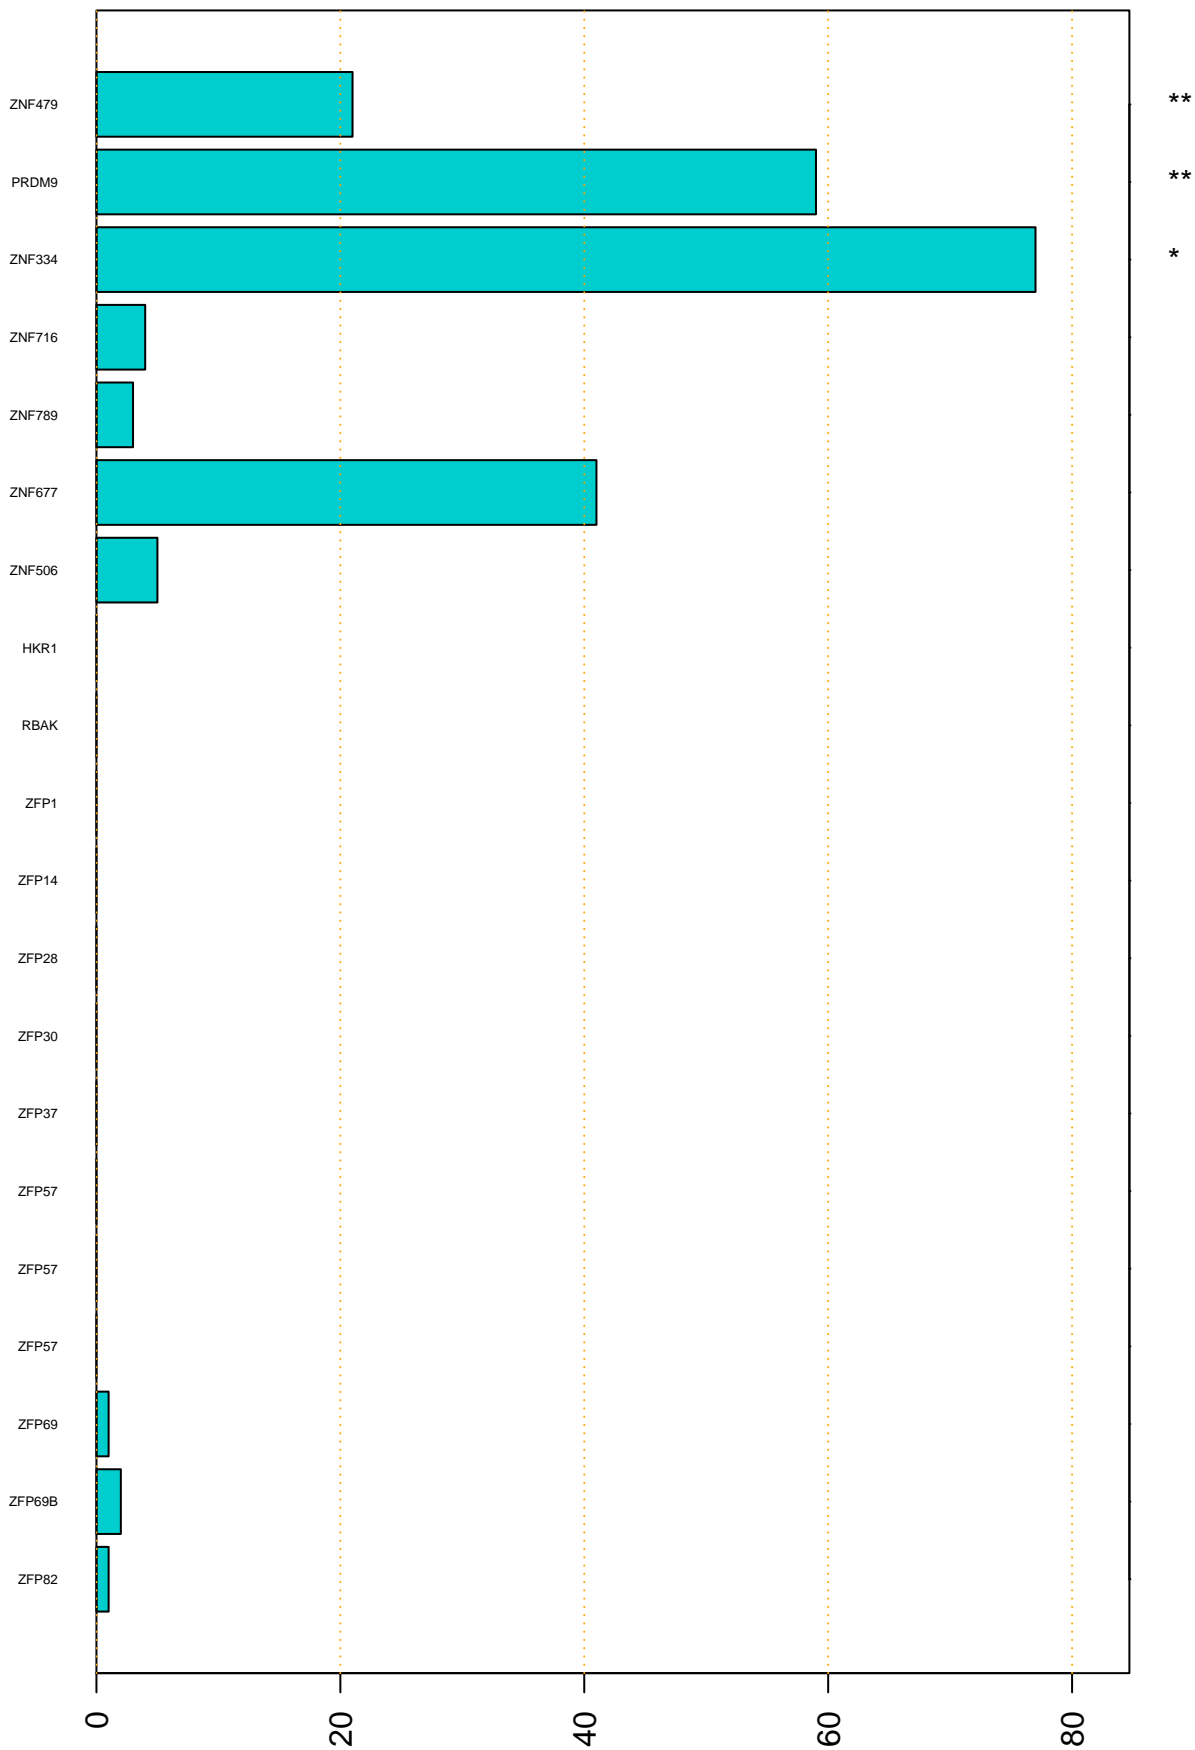

Enriched KZFP

#TE sfam with peak