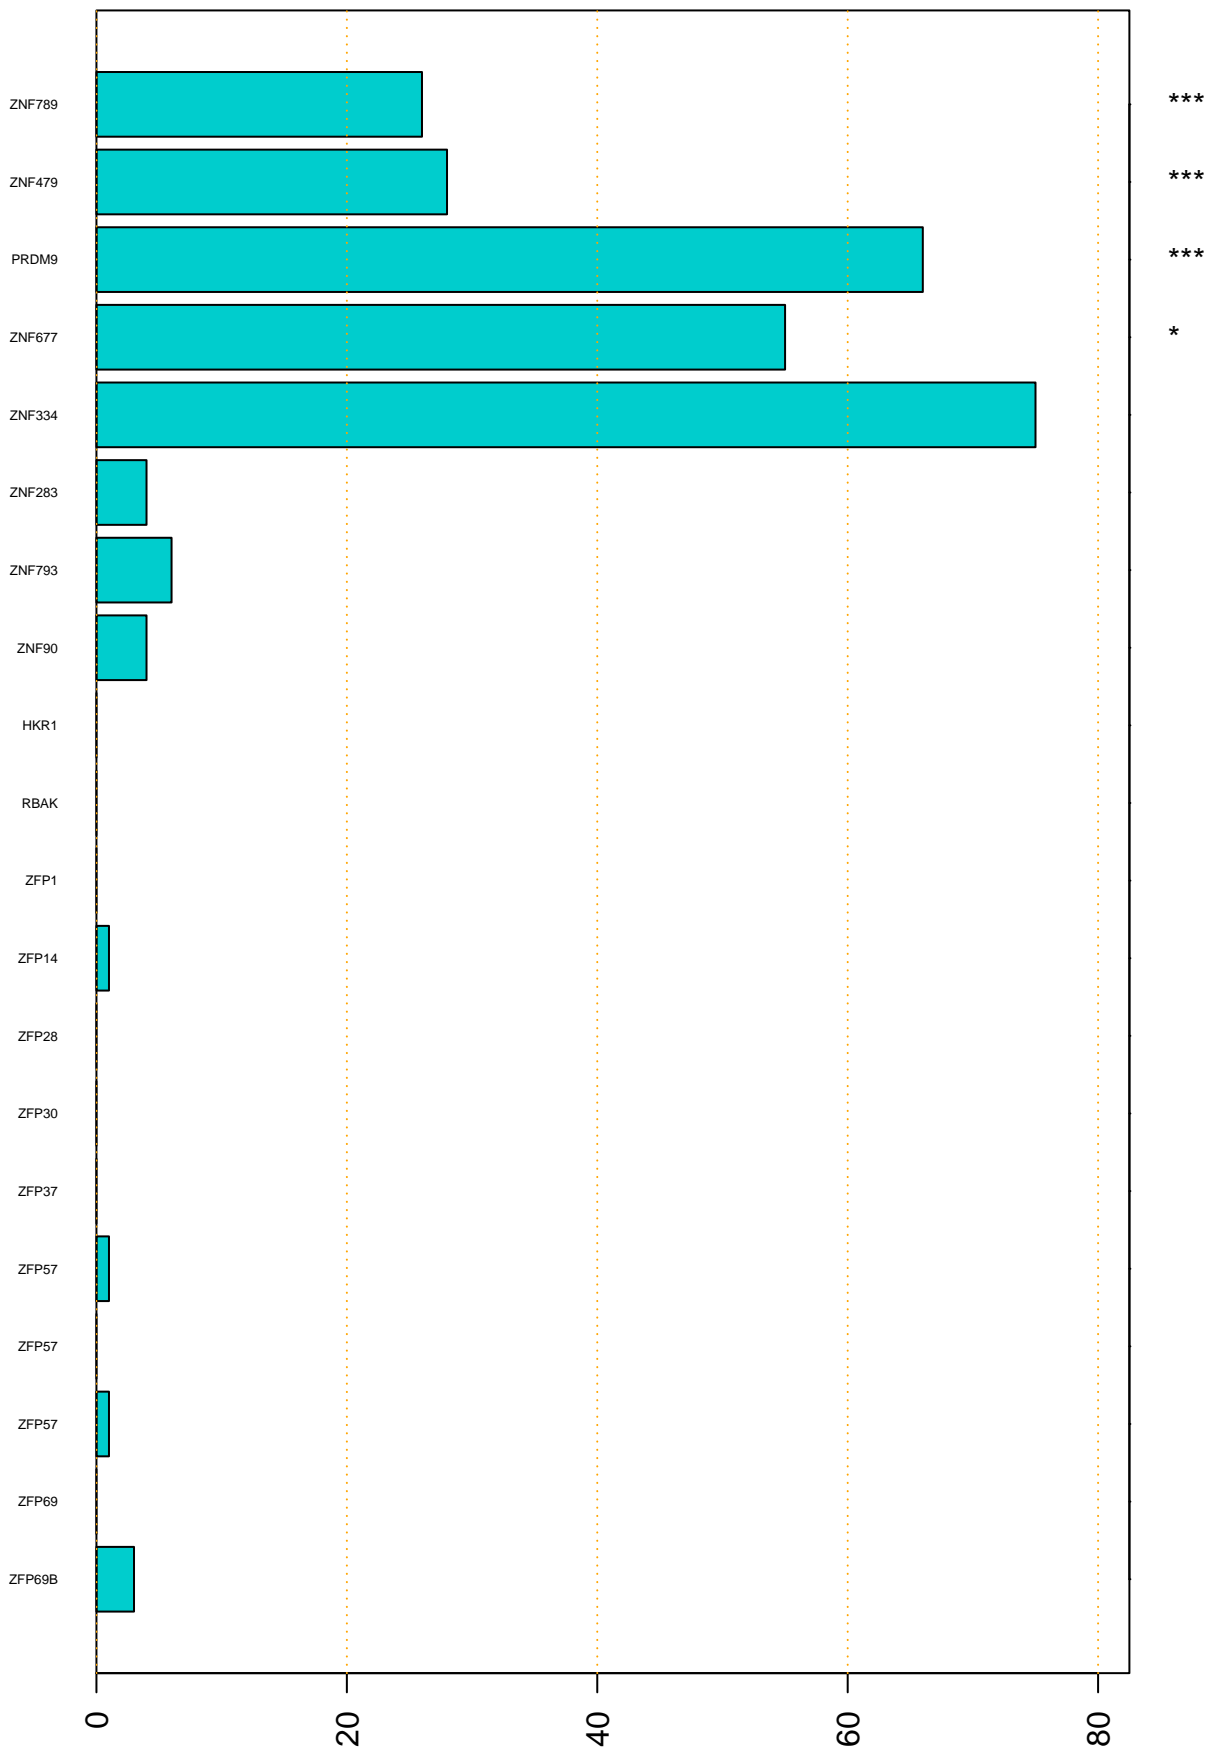

Enriched KZFP

#TE sfam with peak