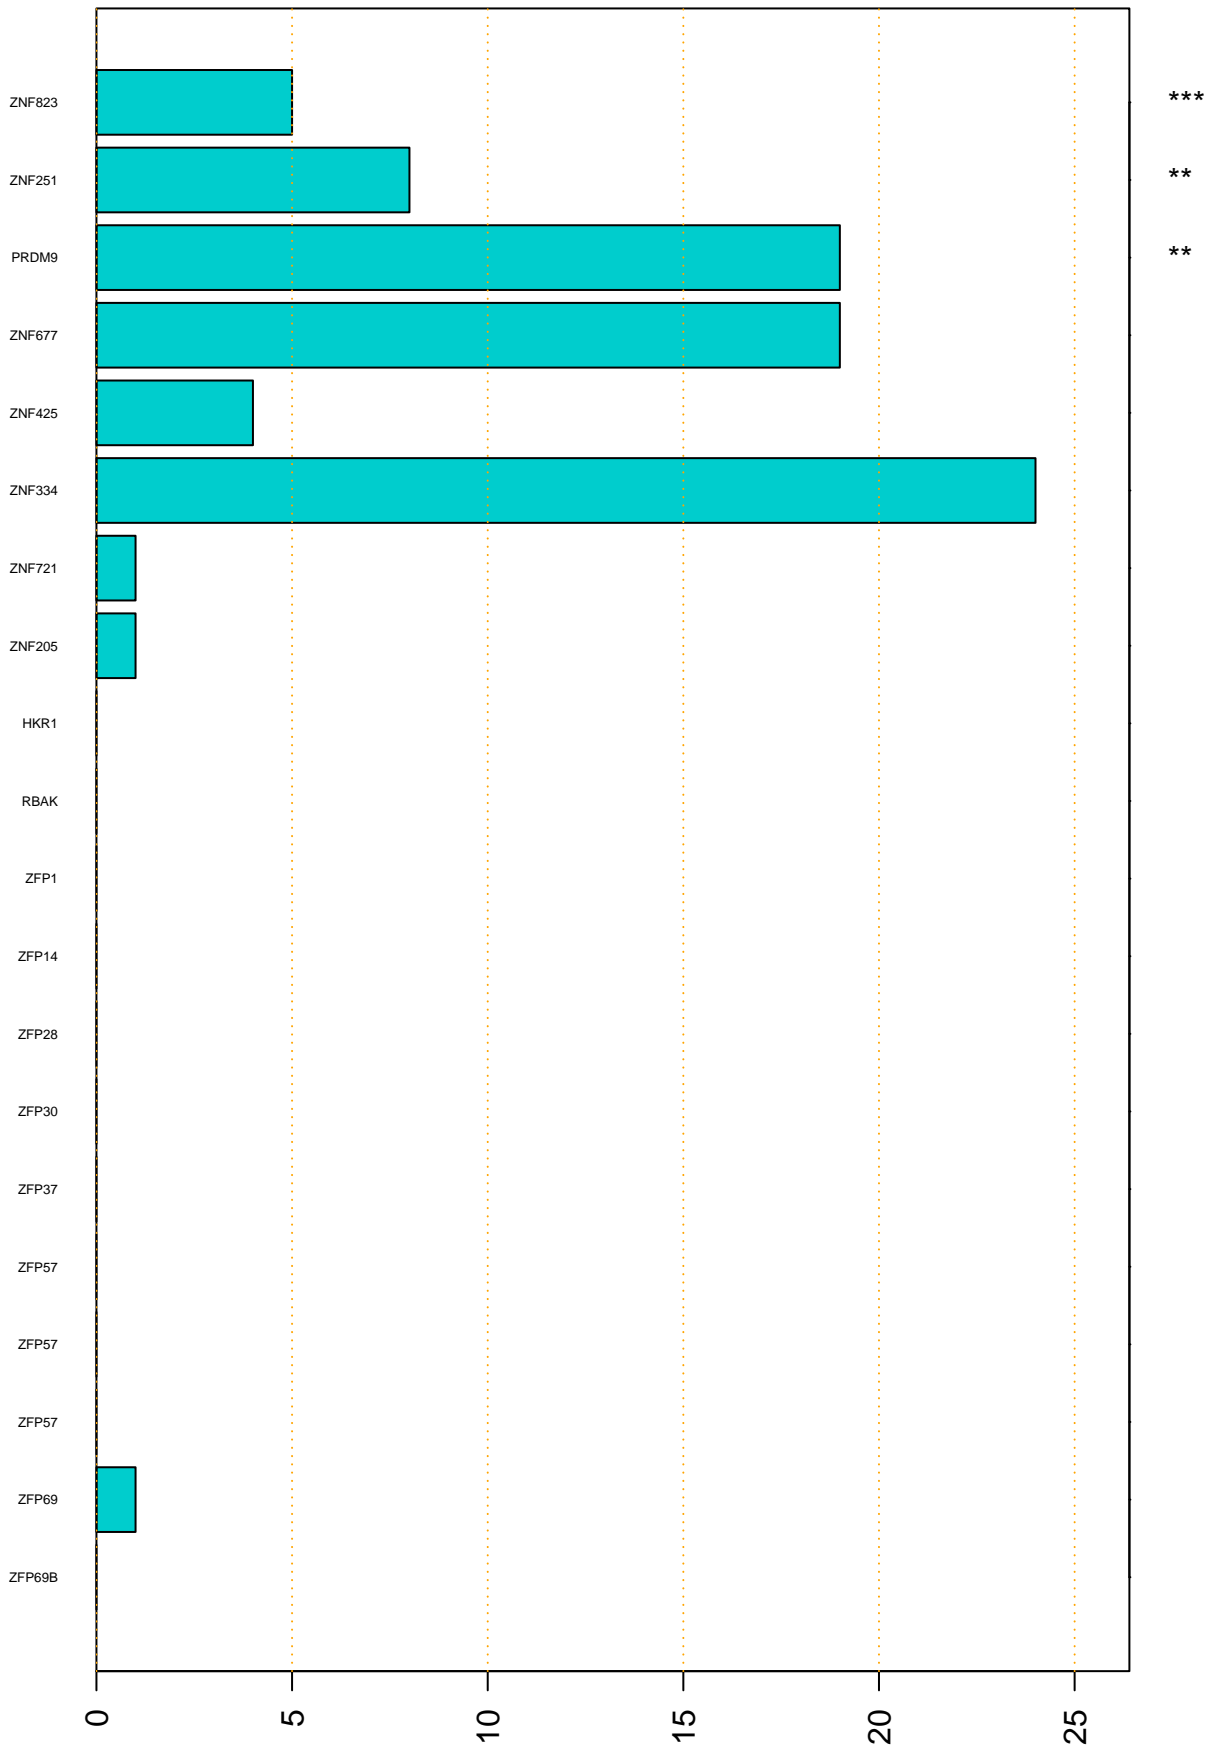

Enriched KZFP

#TE sfam with peak