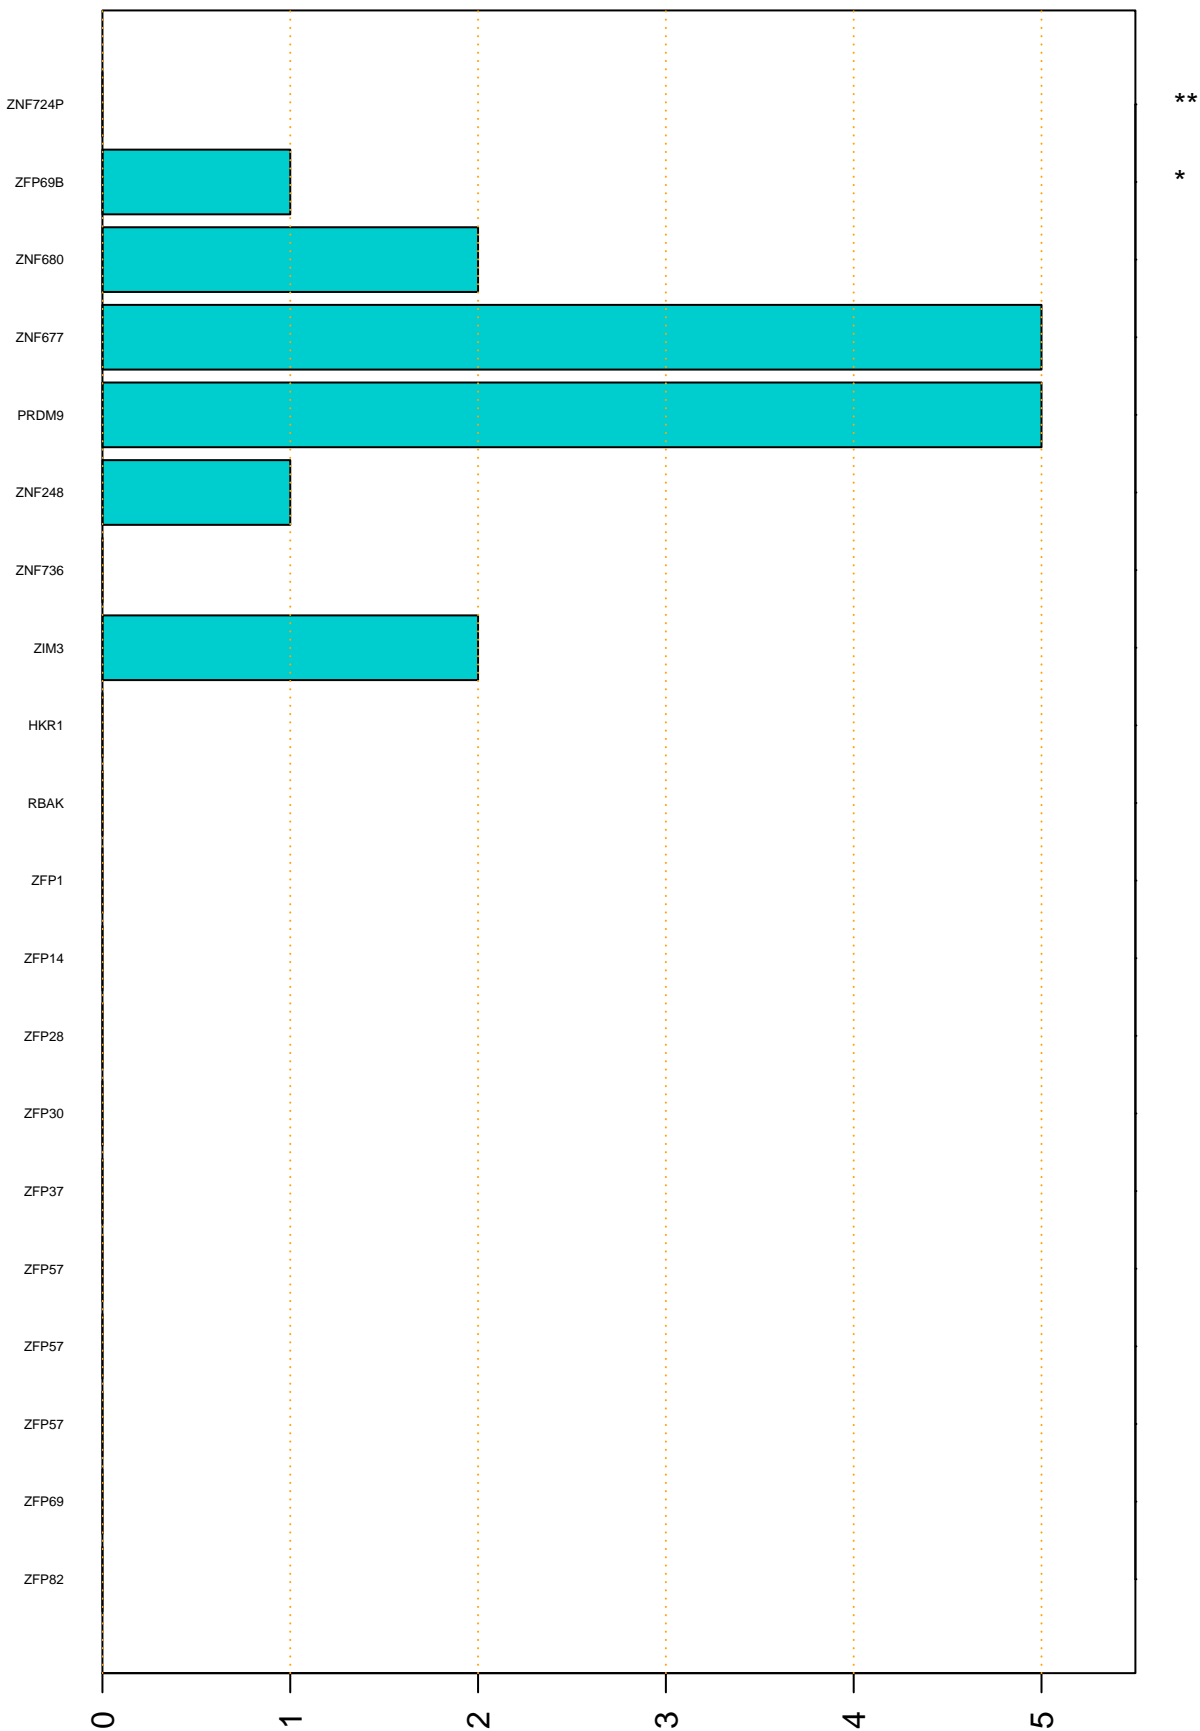

Enriched KZFP

#TE sfam with peak