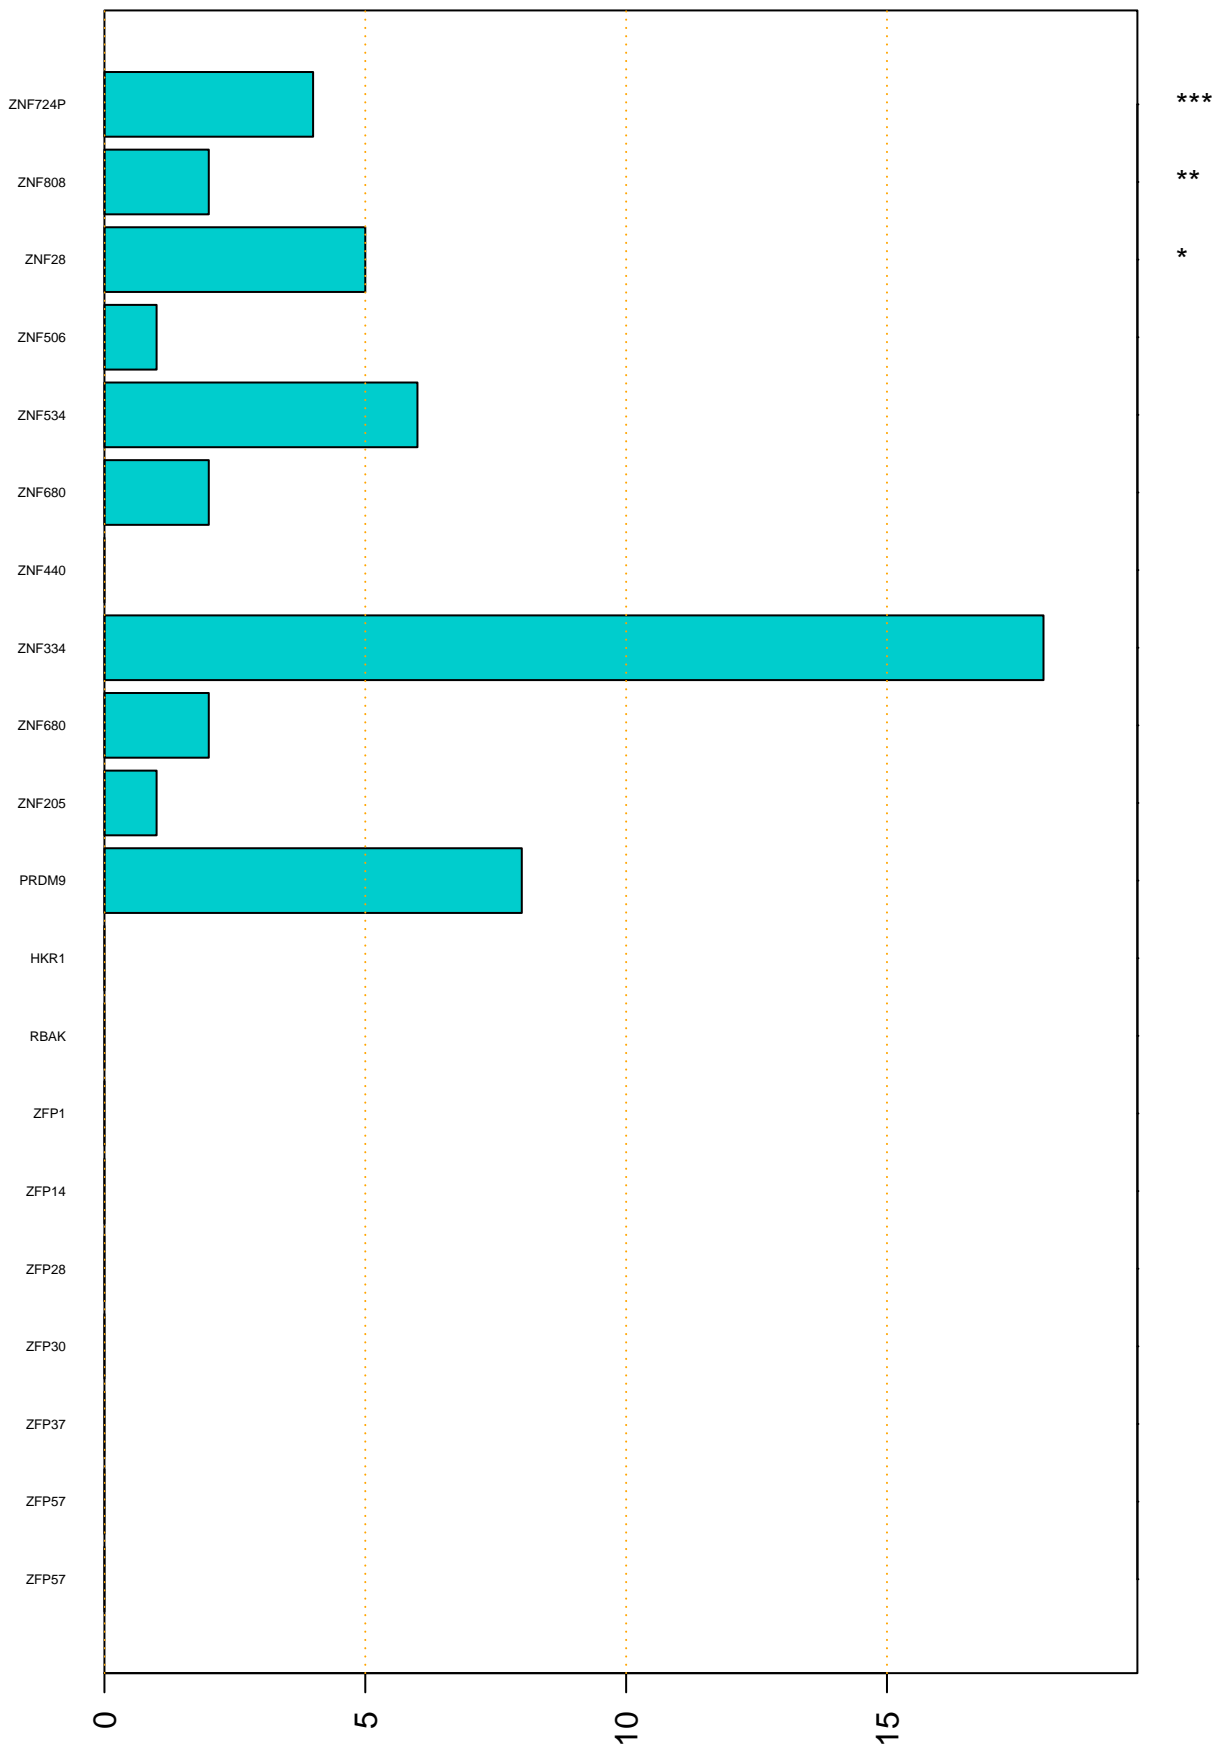

Enriched KZFP

#TE sfam with peak