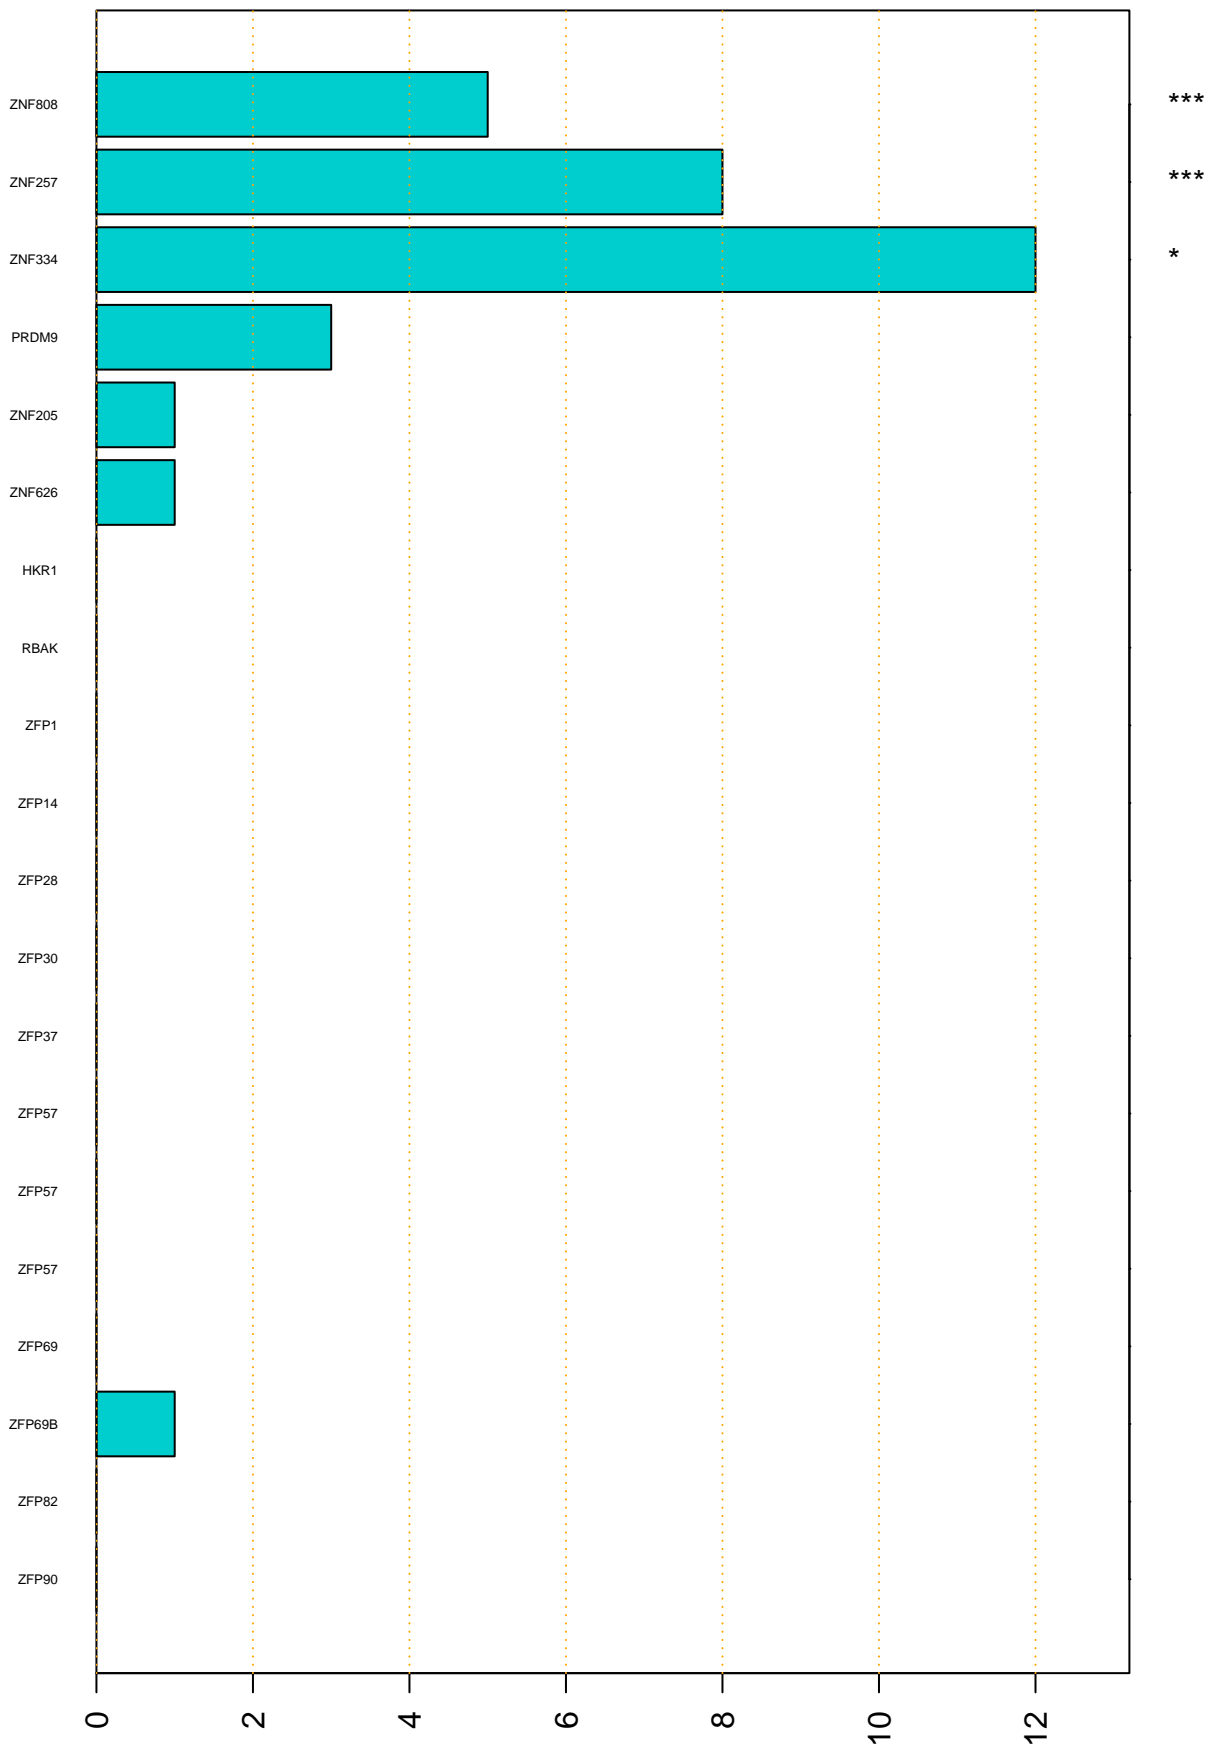

Enriched KZFP

#TE sfam with peak