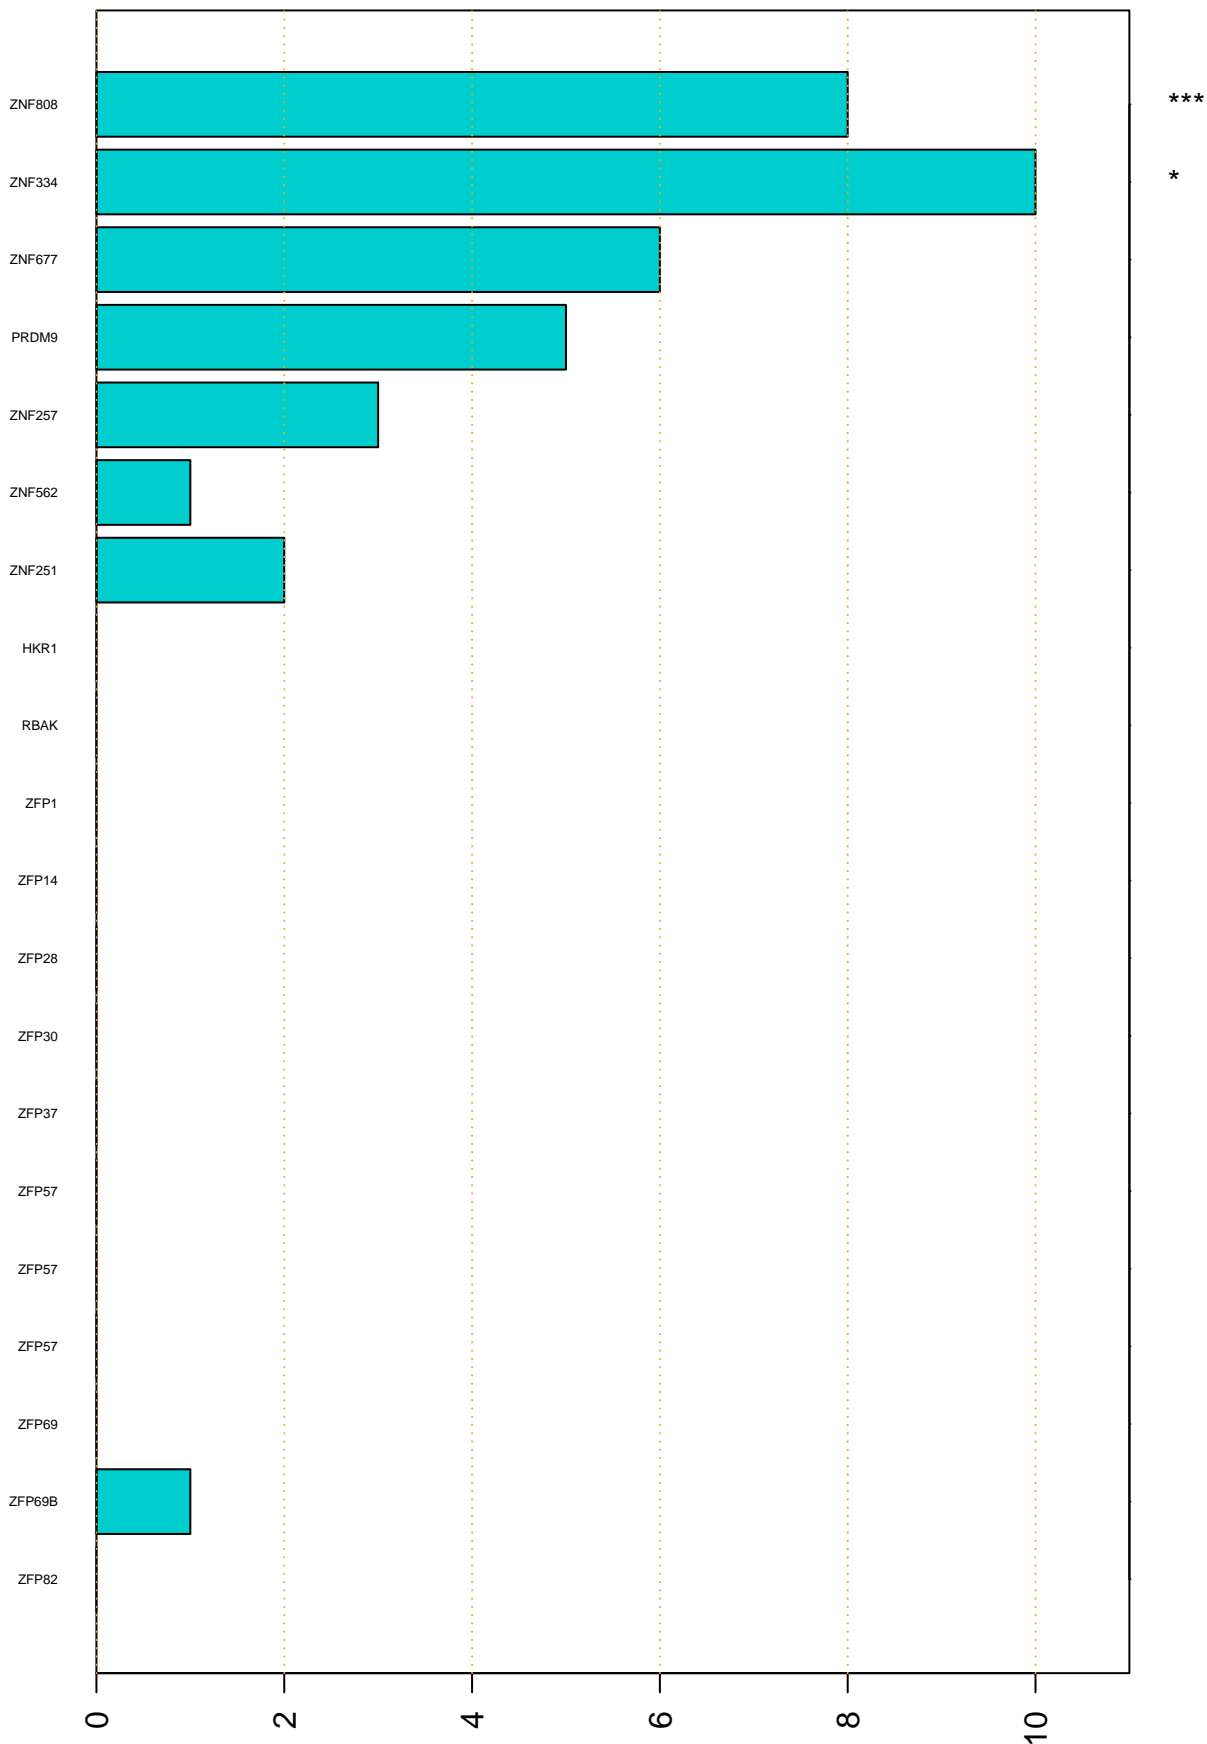

Enriched KZFP

#TE sfam with peak