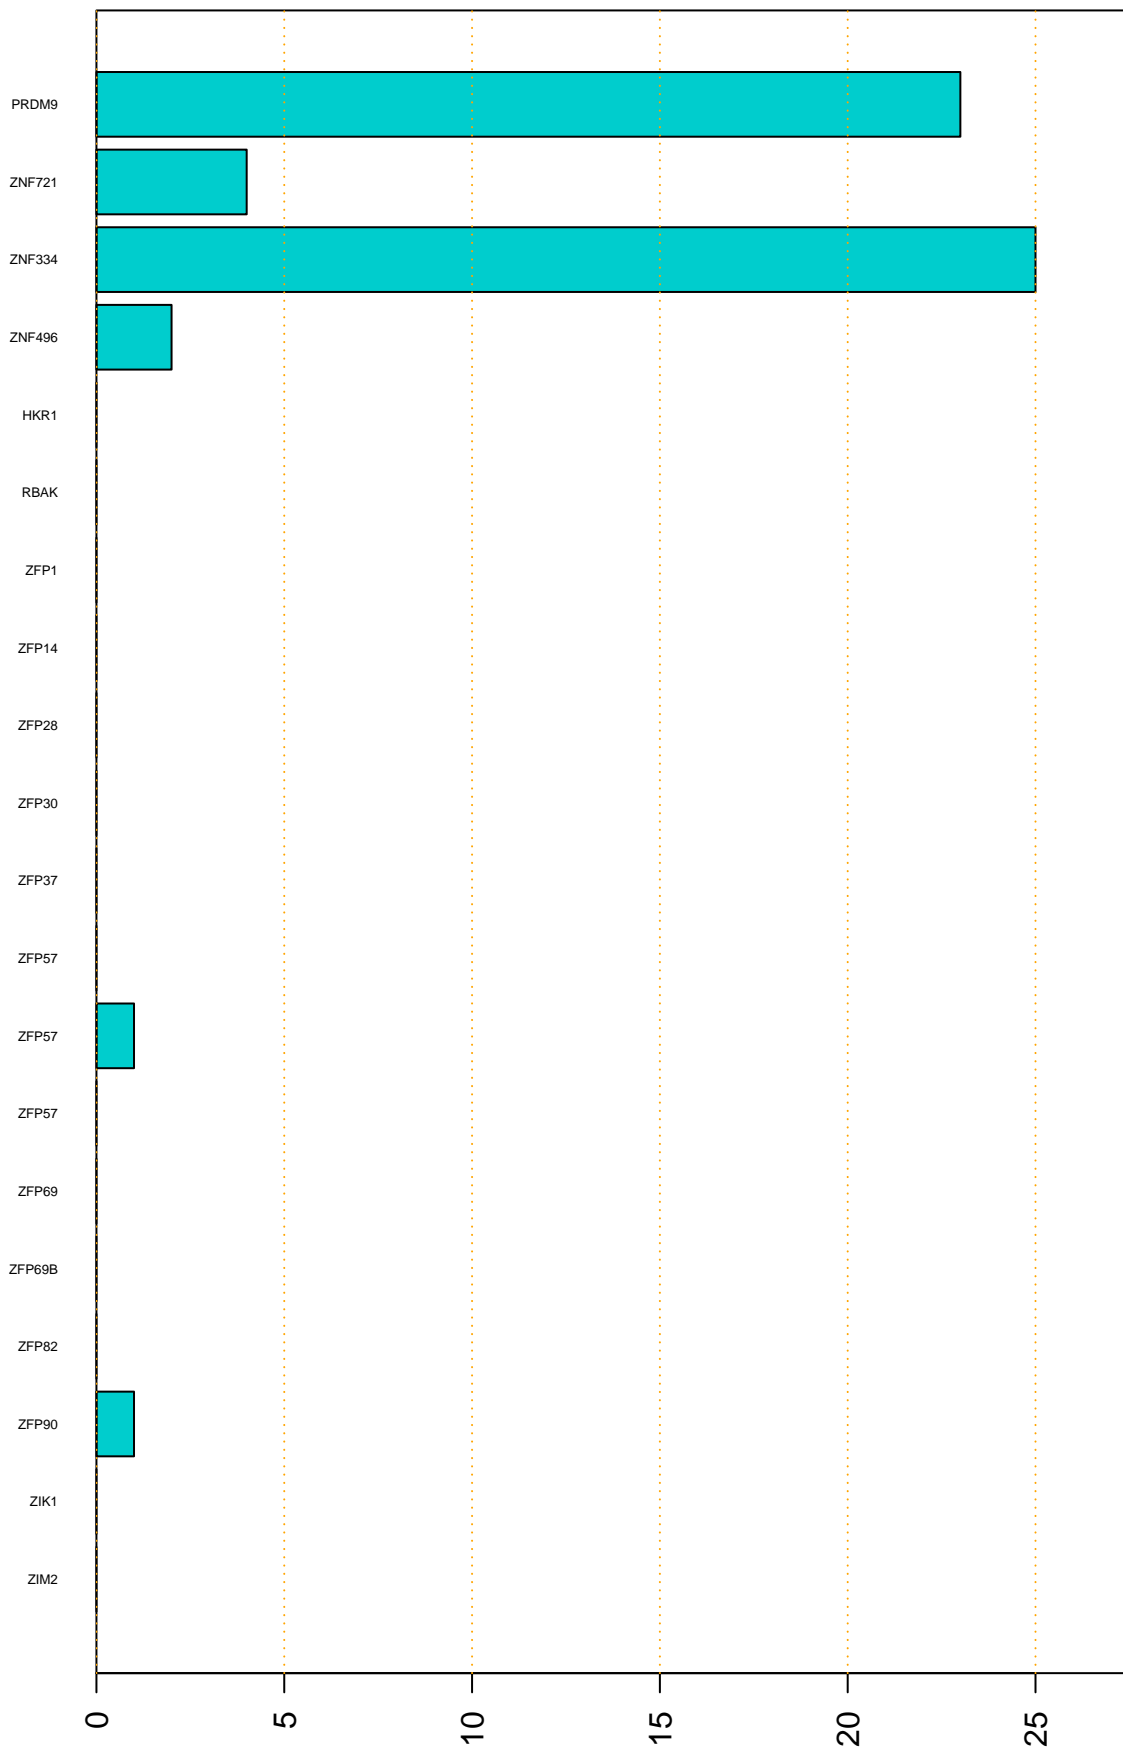

Enriched KZFP

#TE sfam with peak