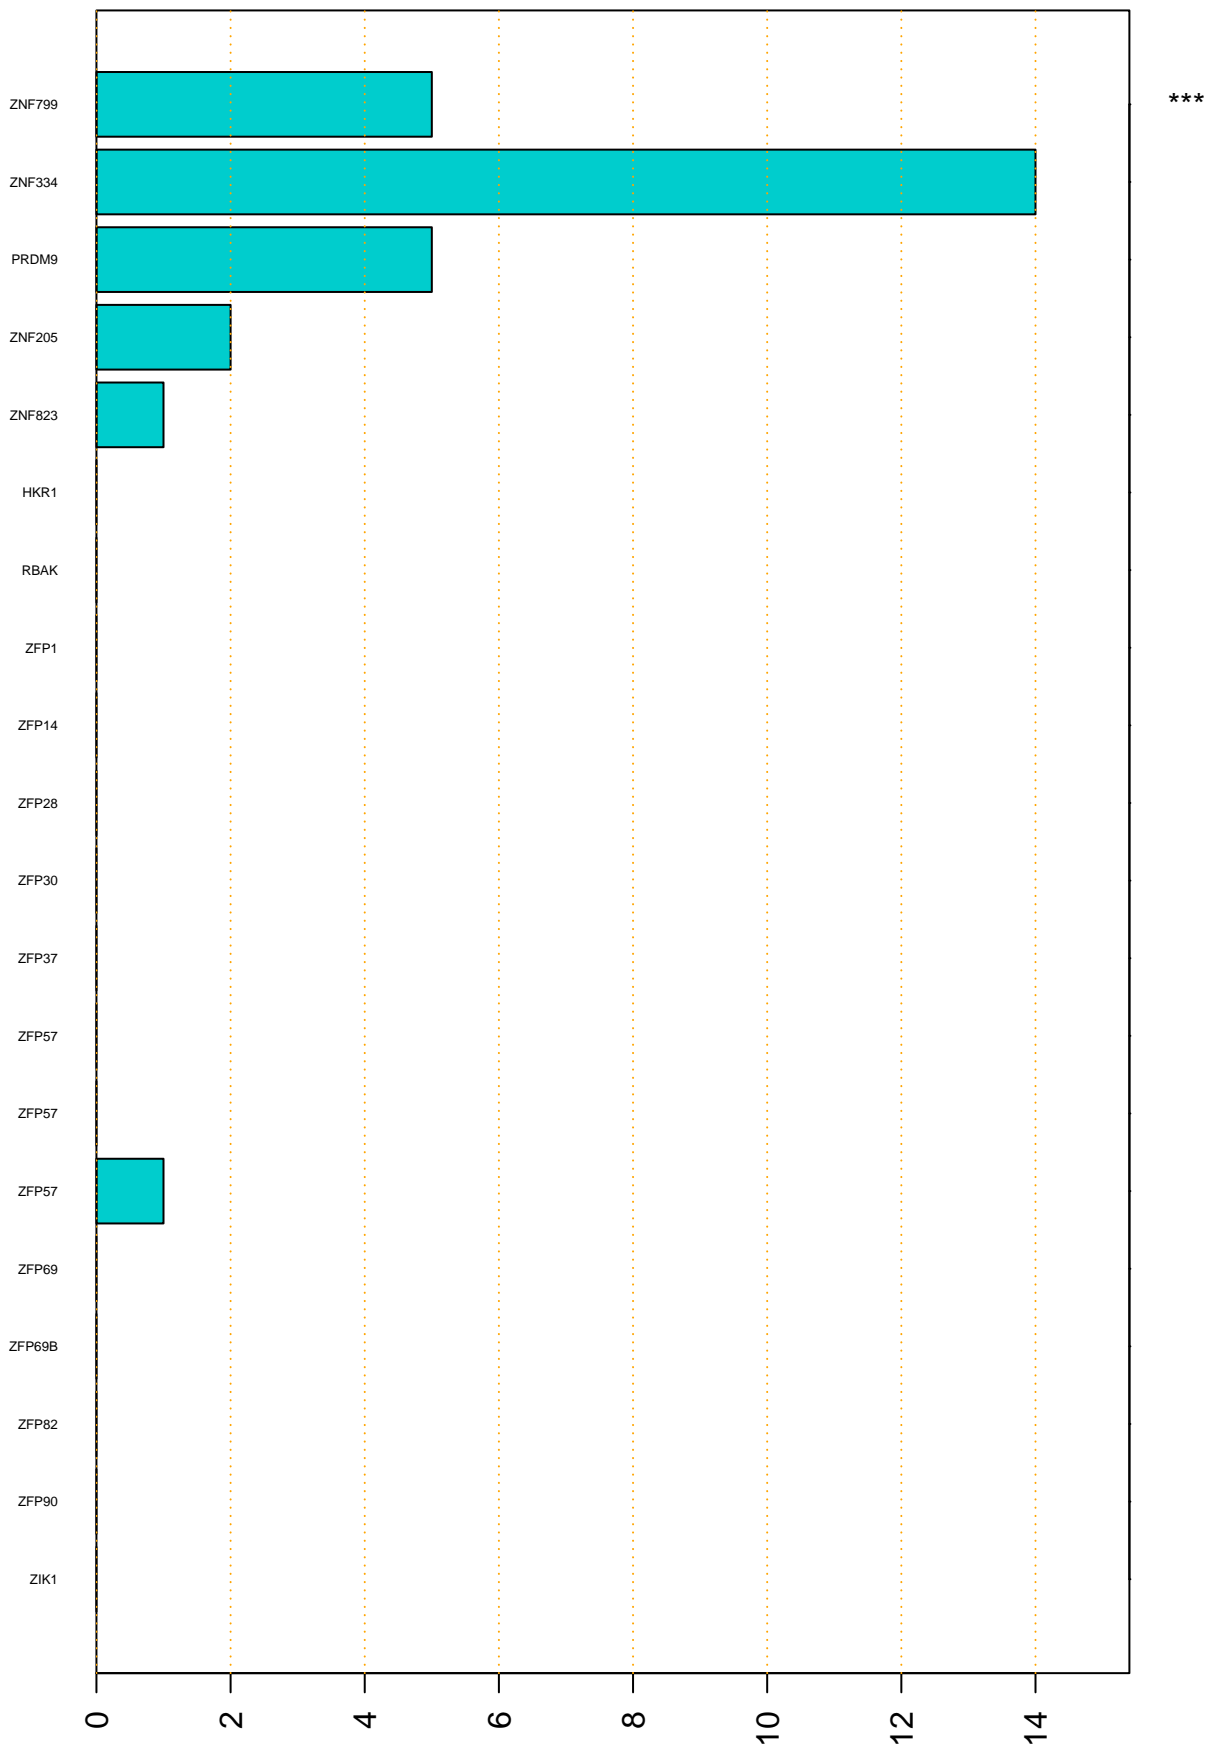

Enriched KZFP

#TE sfam with peak