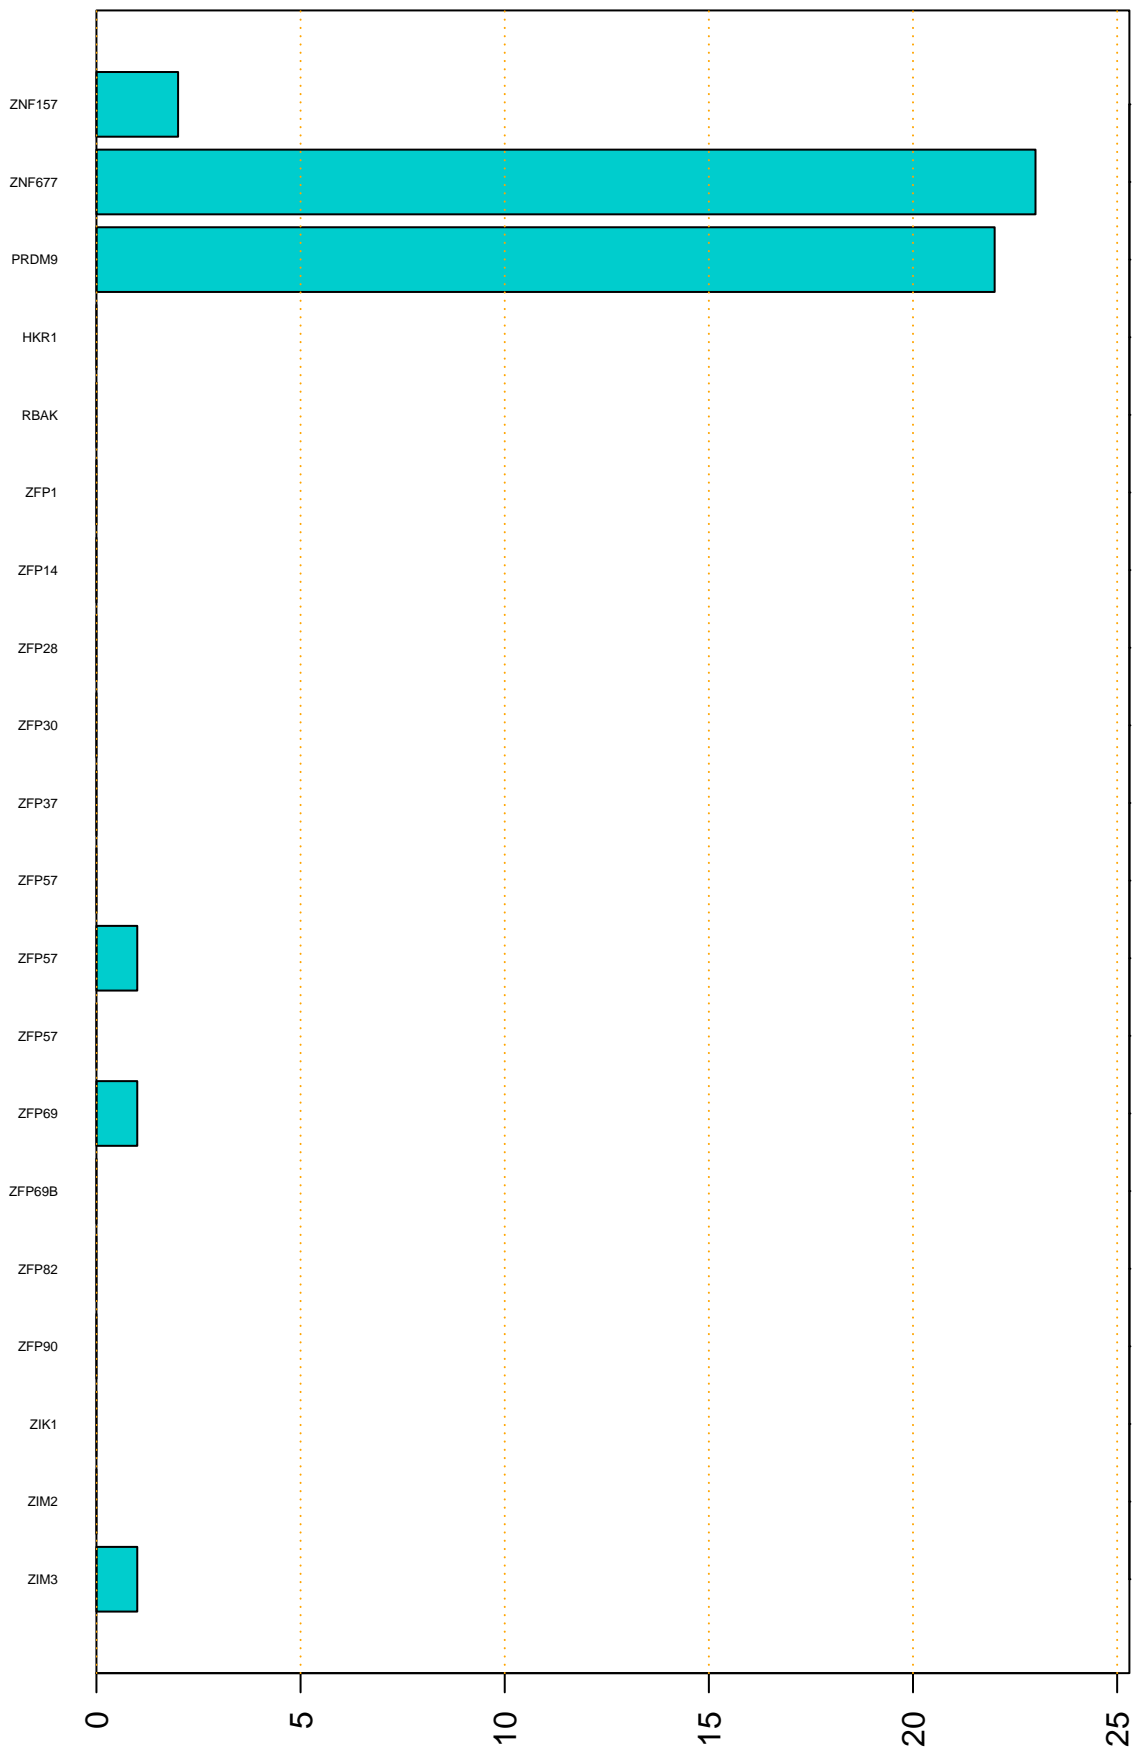

Enriched KZFP

#TE sfam with peak