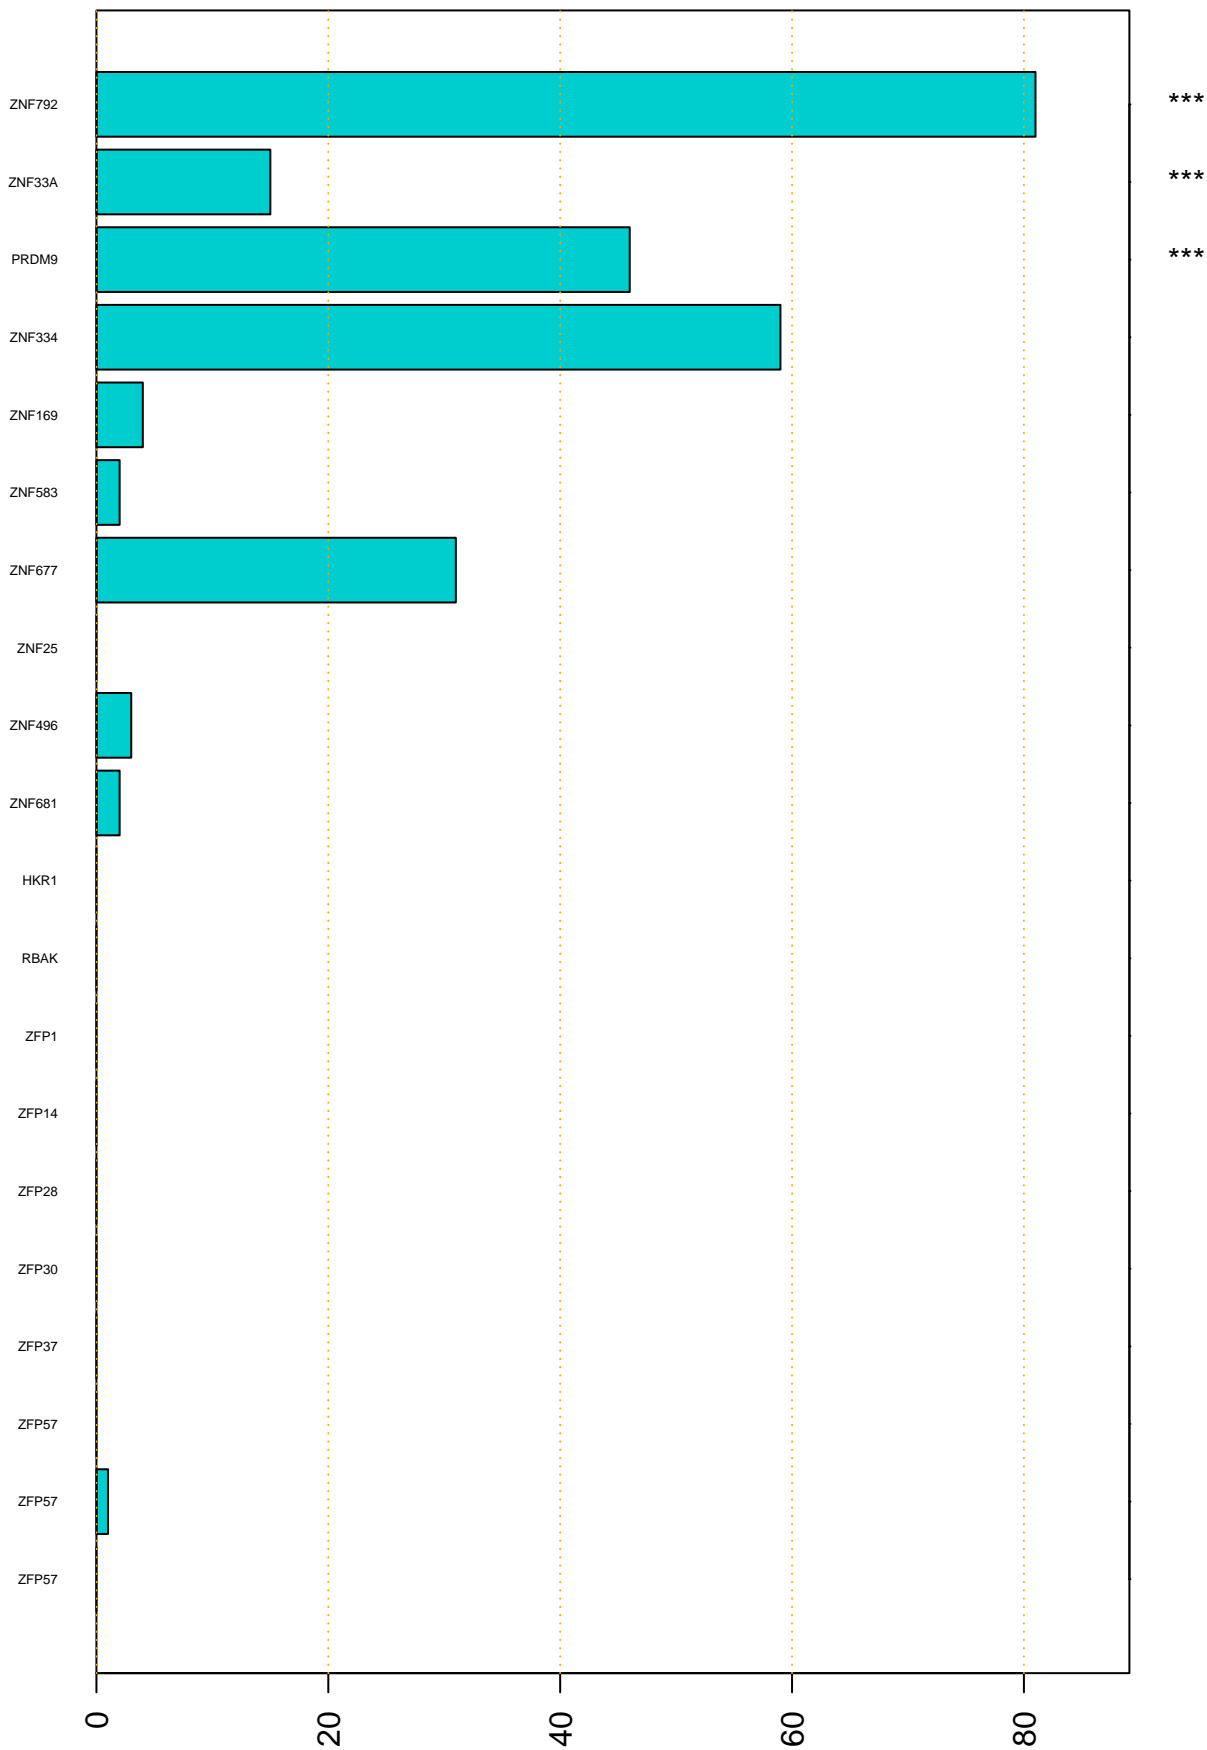

Enriched KZFP

#TE sfam with peak