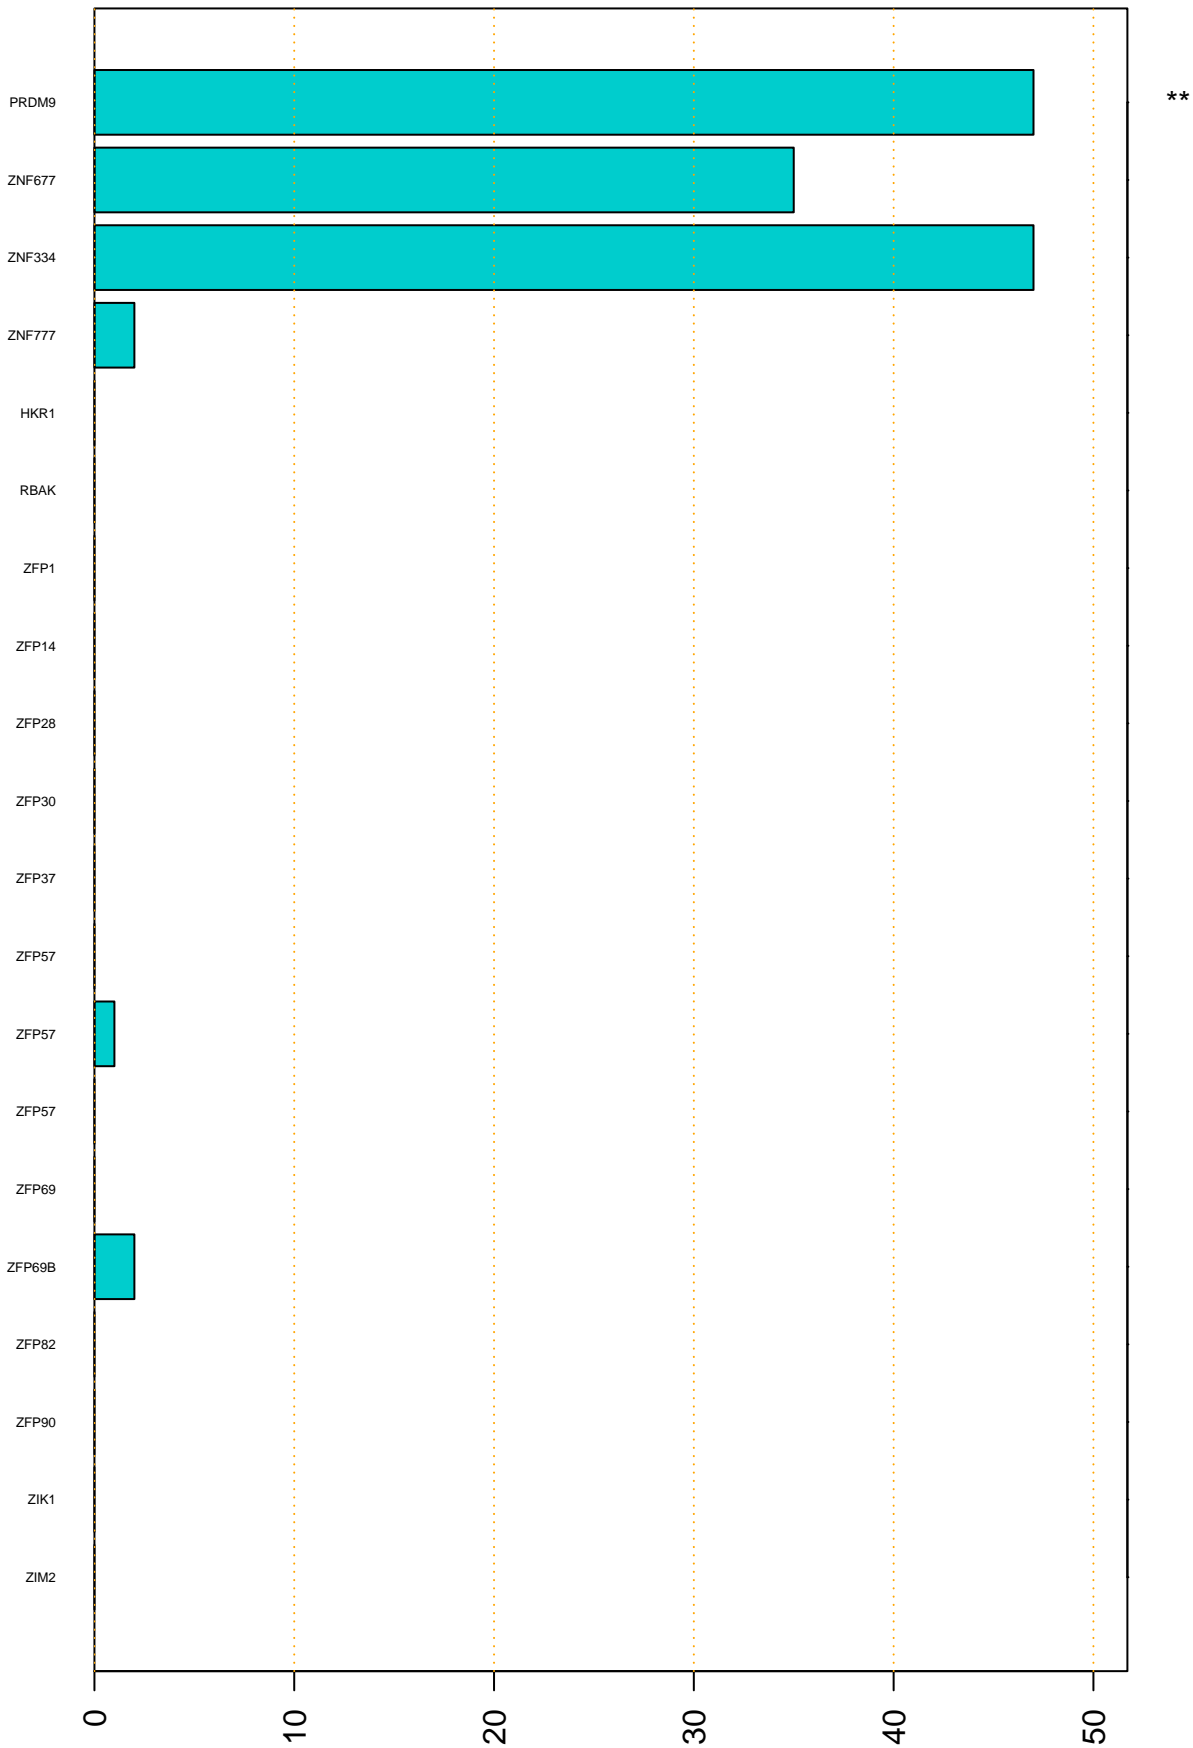

Enriched KZFP

#TE sfam with peak