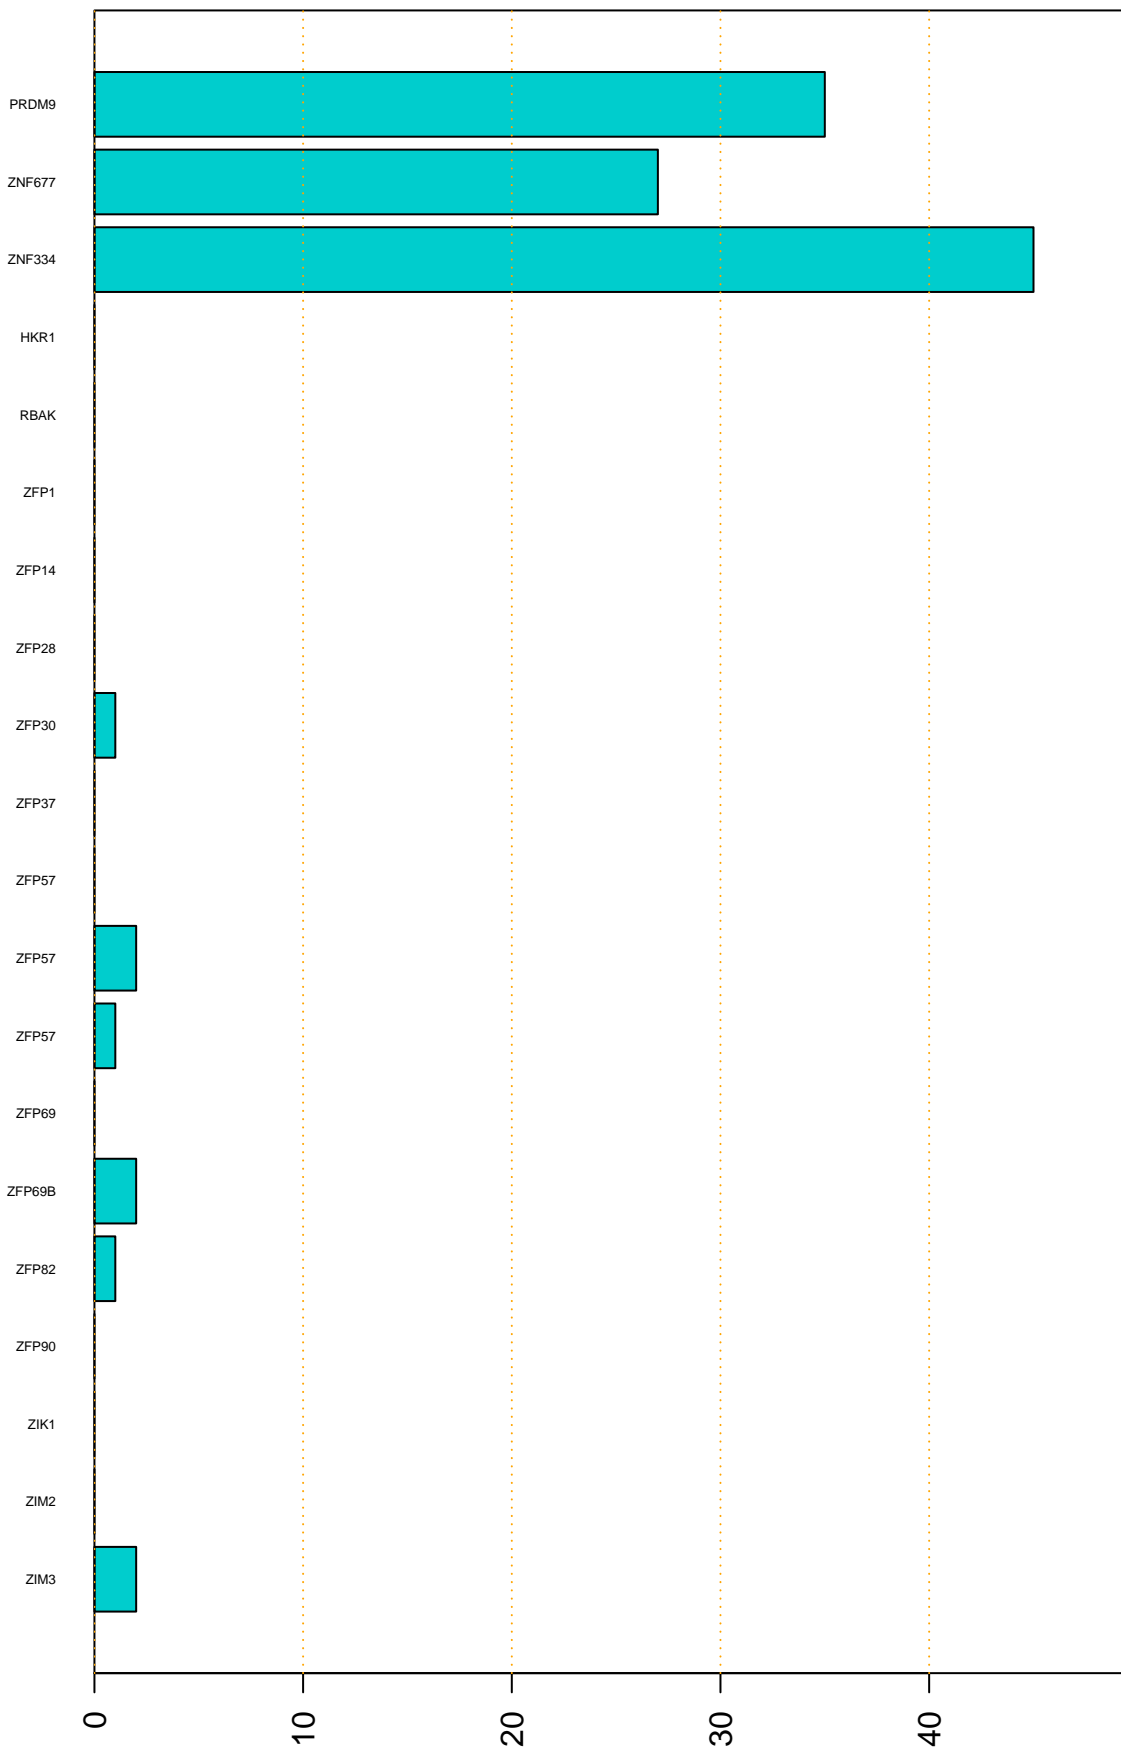

Enriched KZFP

#TE sfam with peak