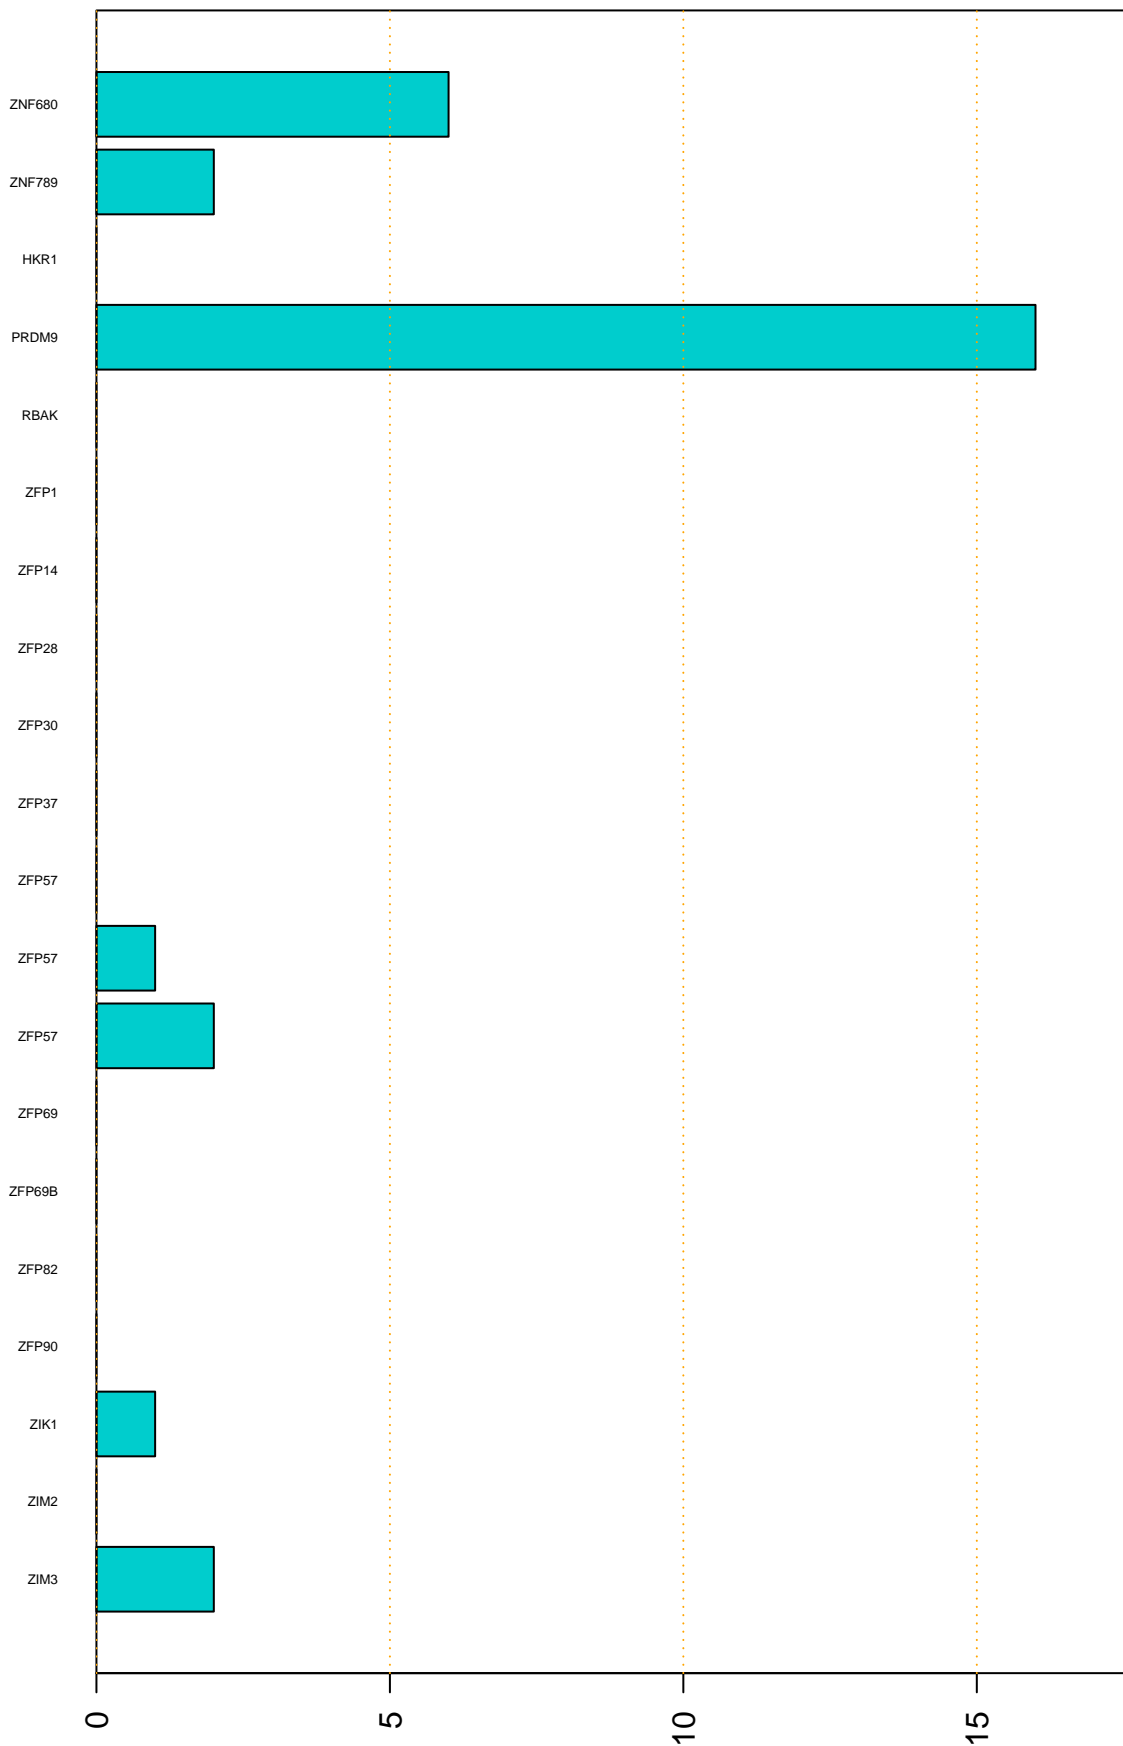

Enriched KZFP

#TE sfam with peak