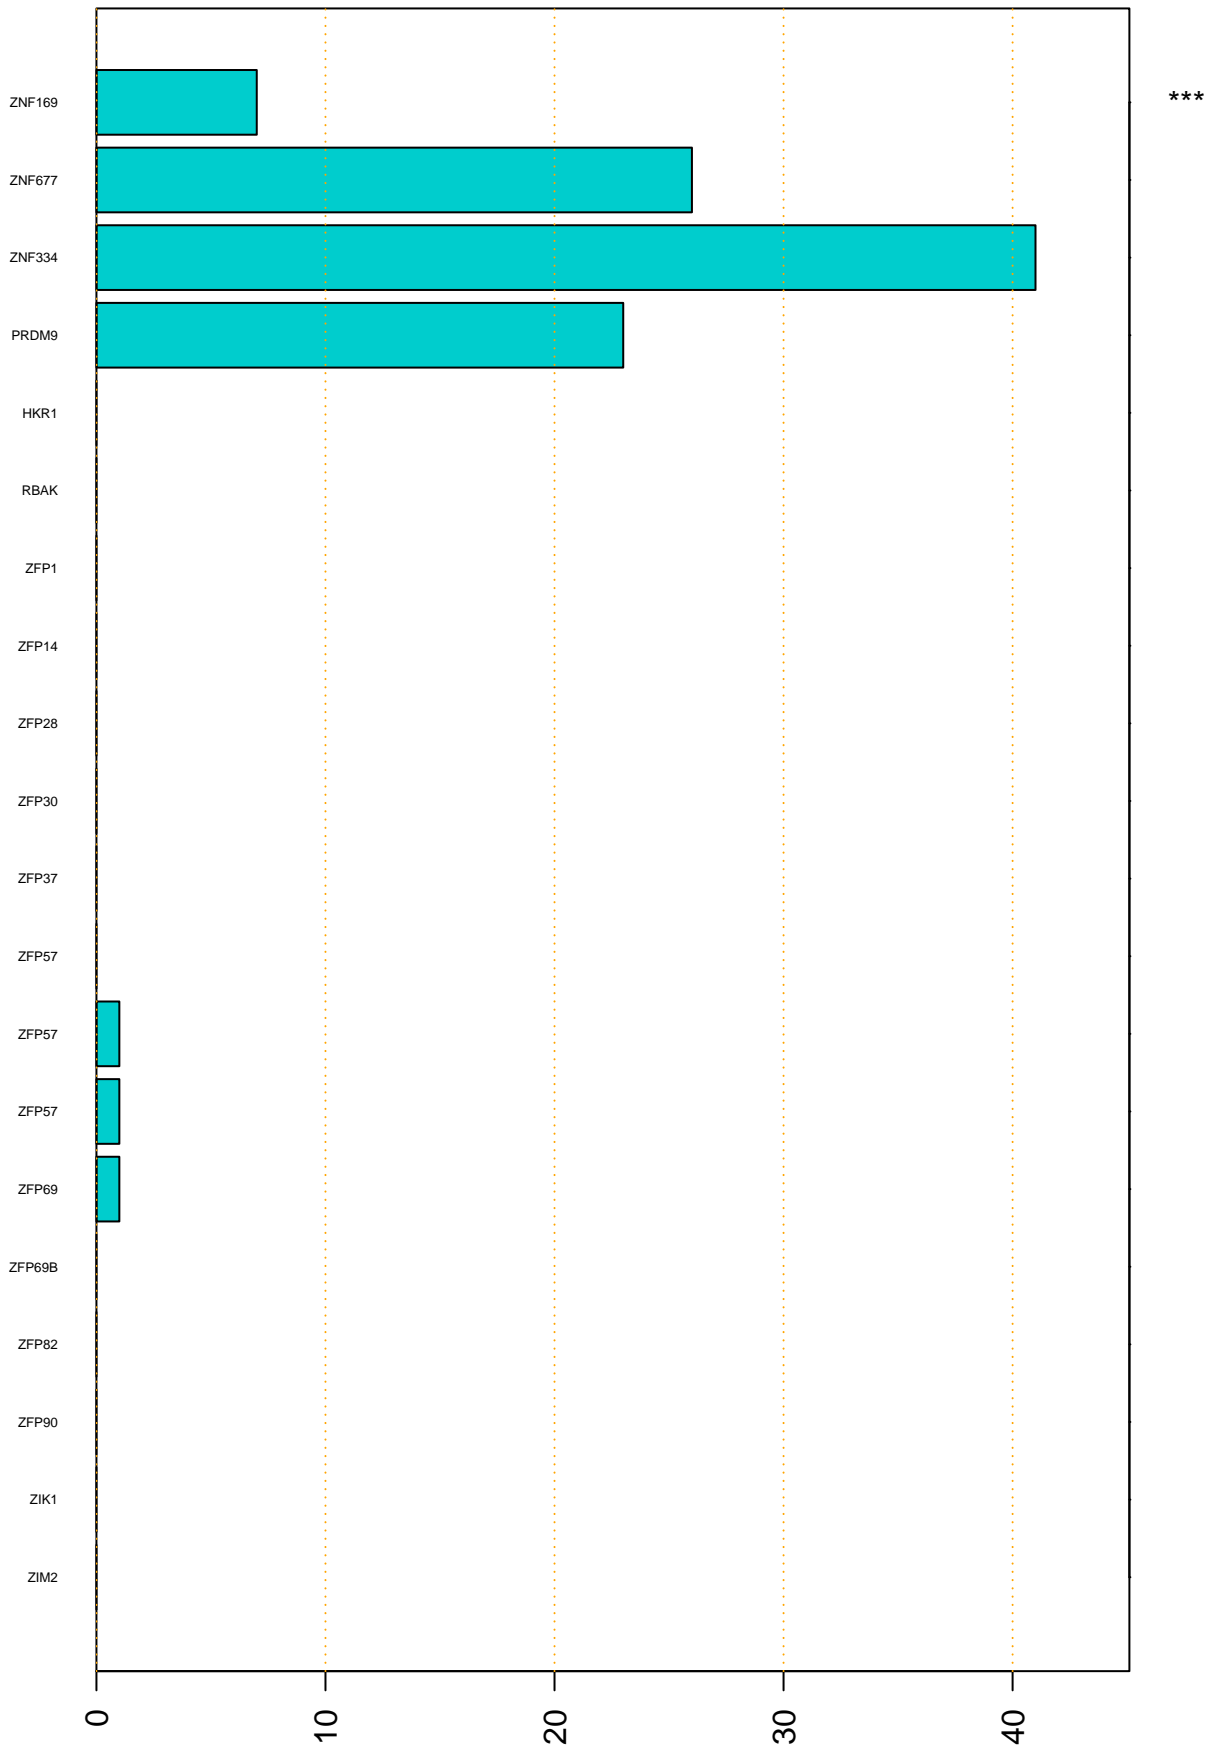

Enriched KZFP

#TE sfam with peak