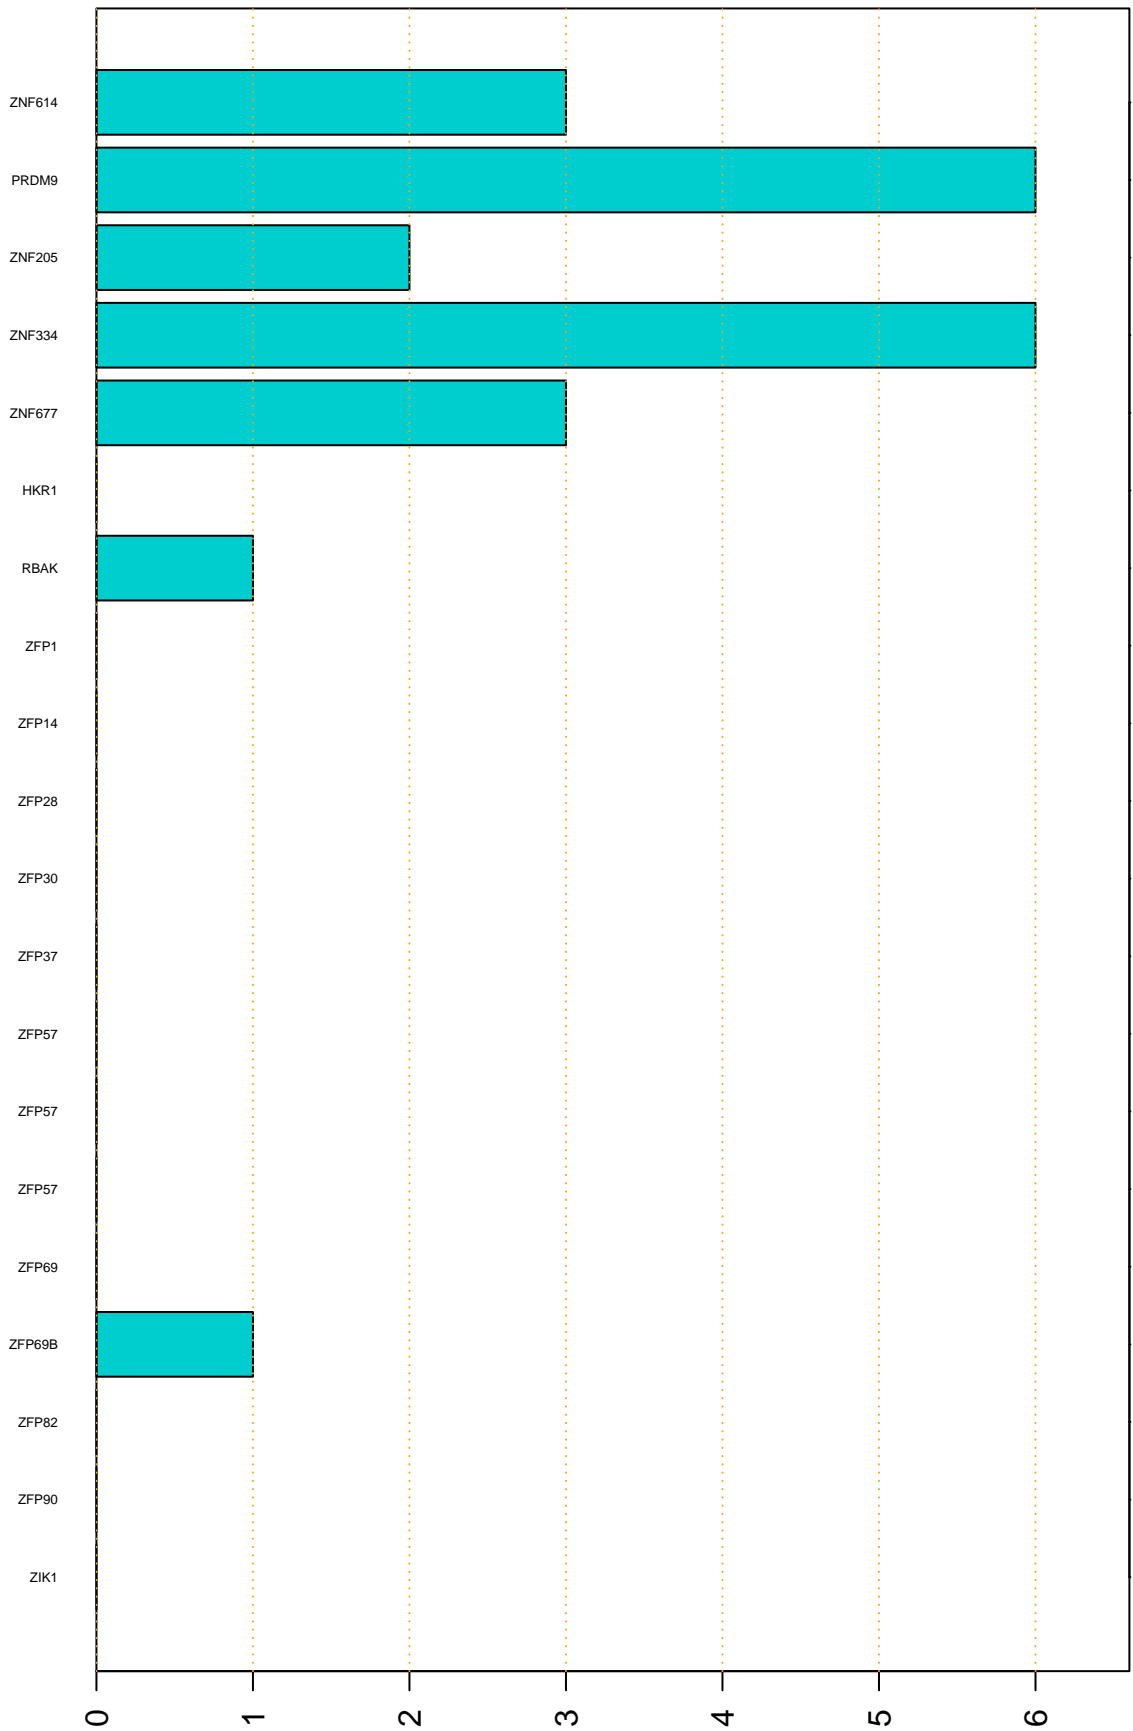

Enriched KZFP

#TE sfam with peak