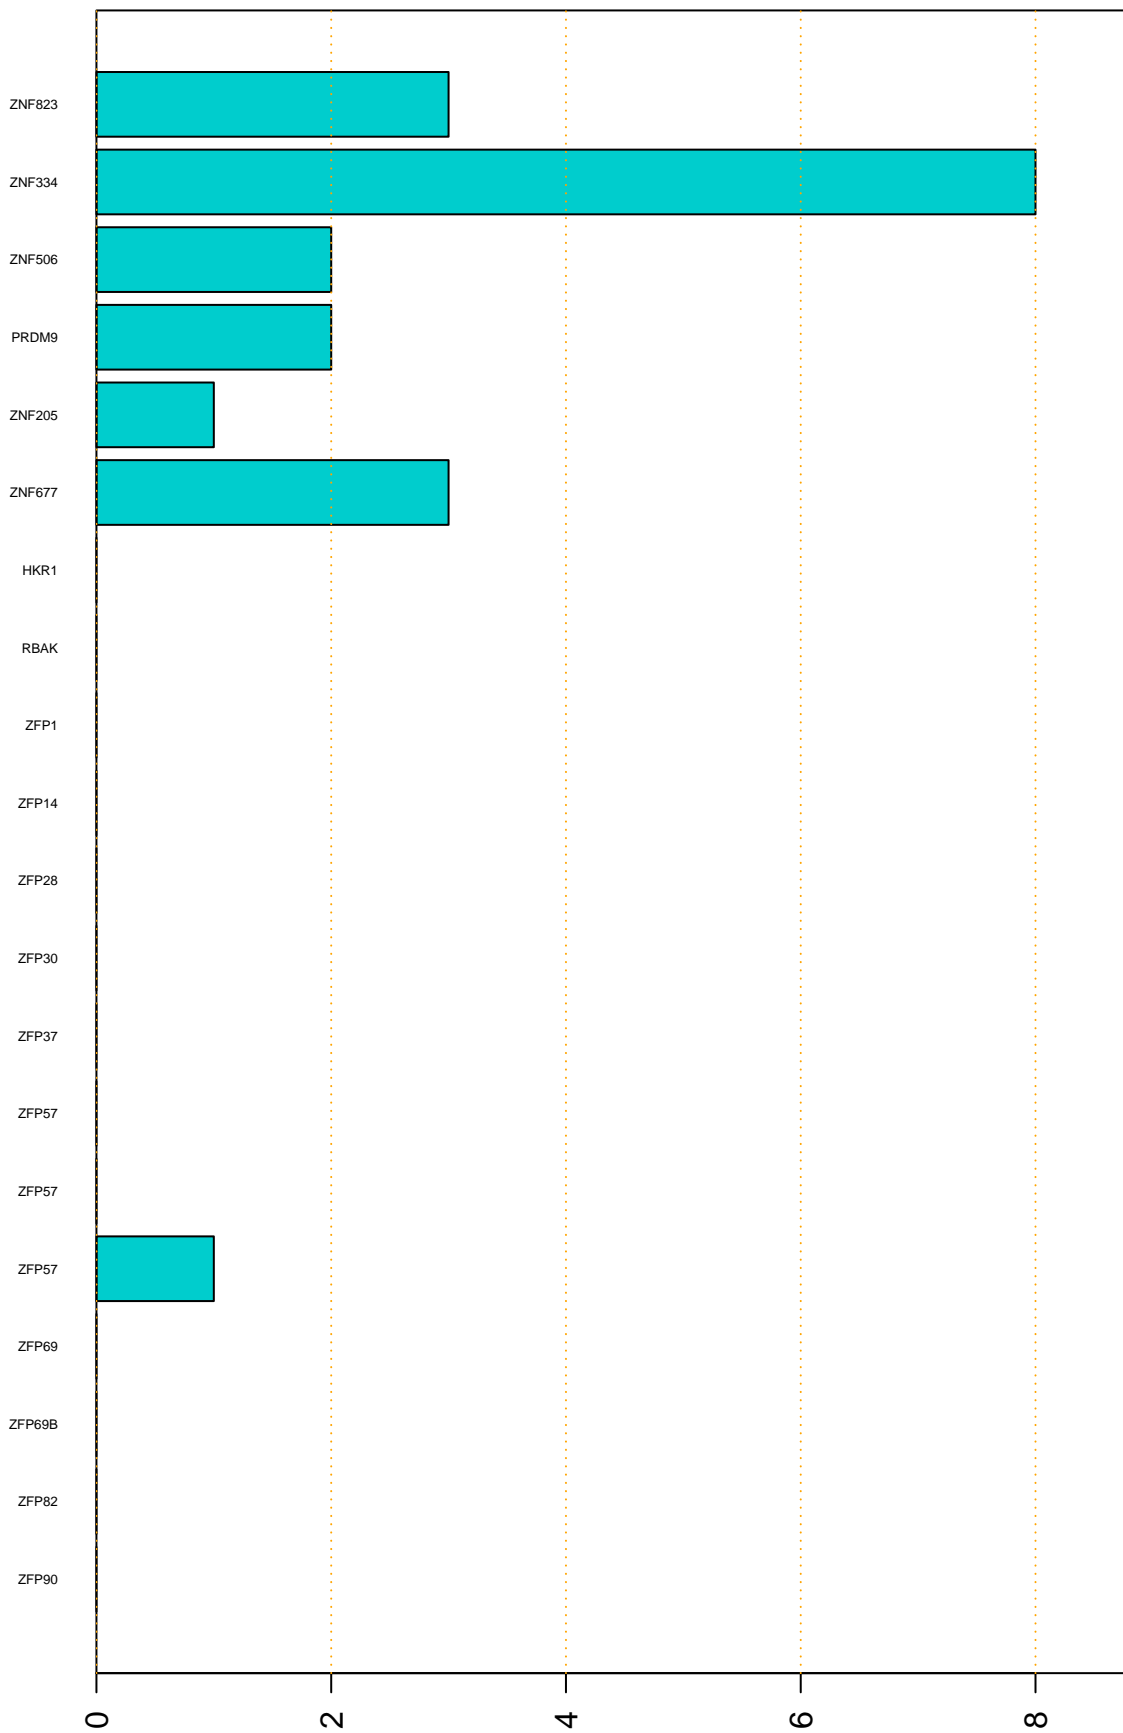

Enriched KZFP

#TE sfam with peak