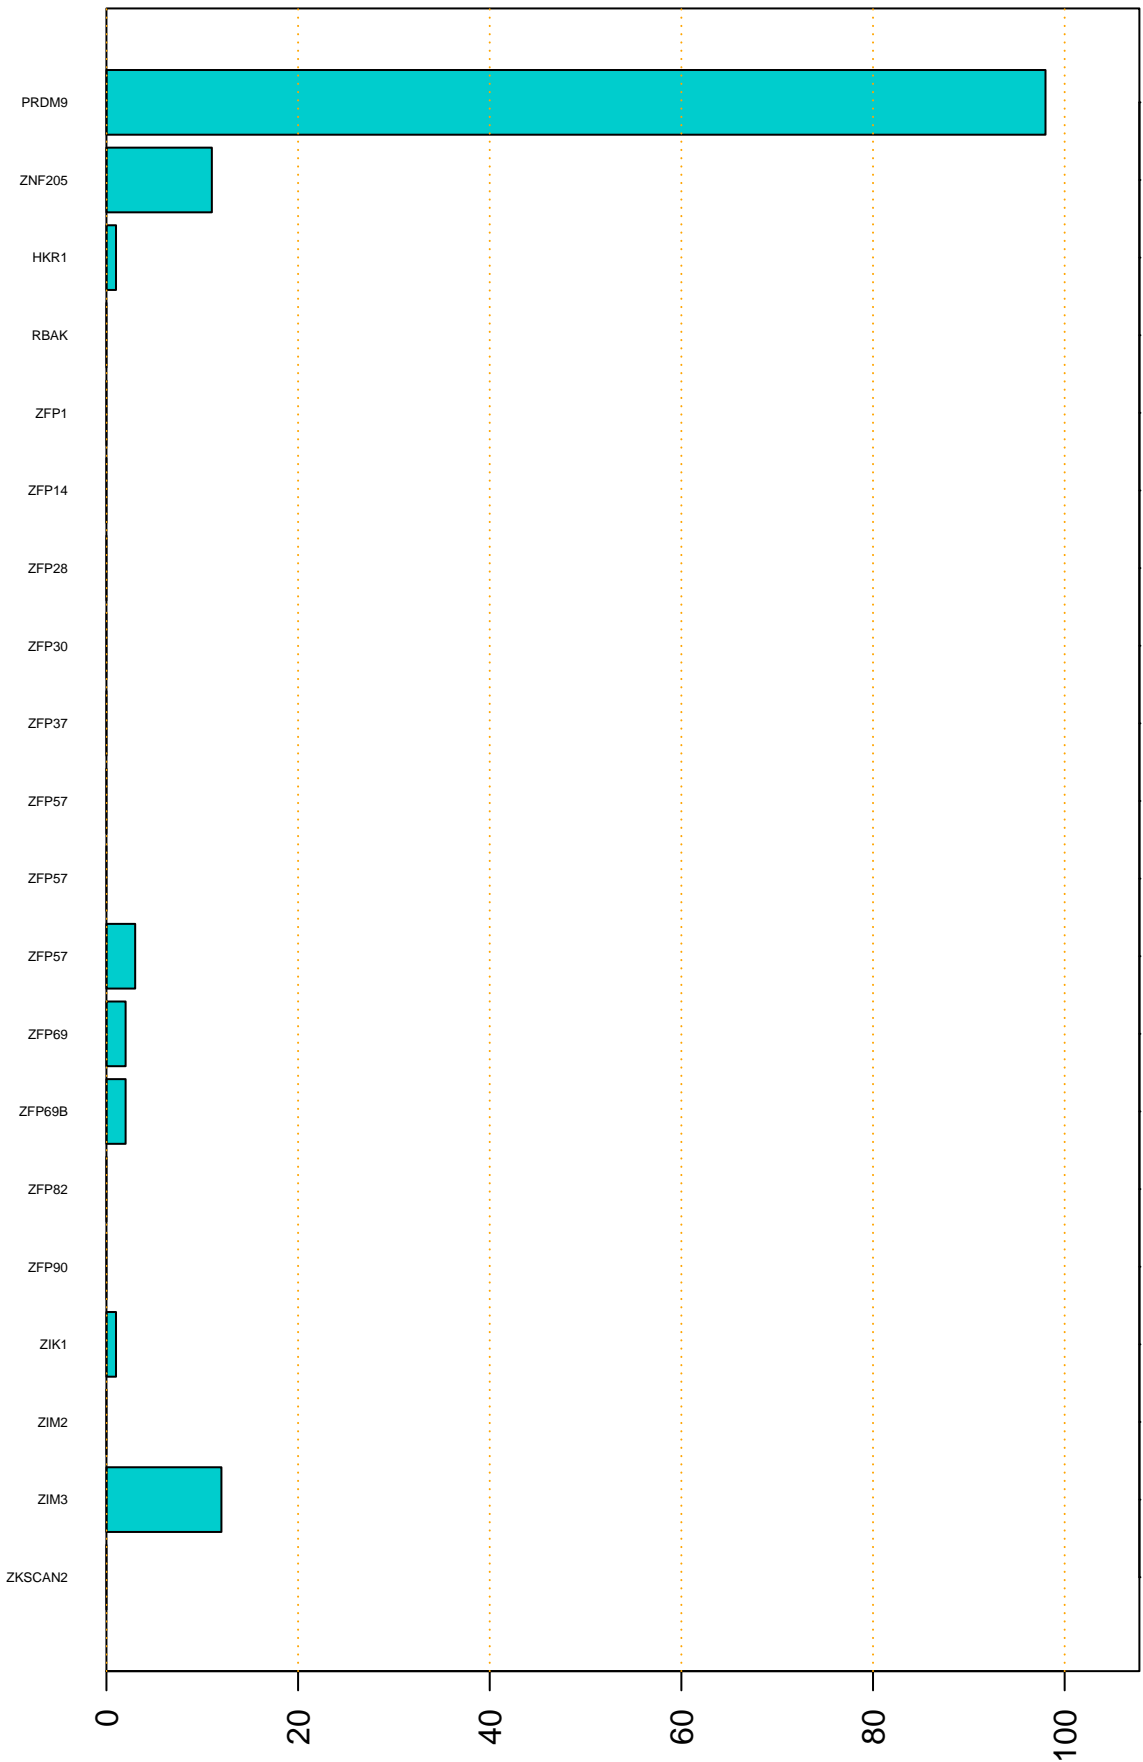

Enriched KZFP

#TE sfam with peak