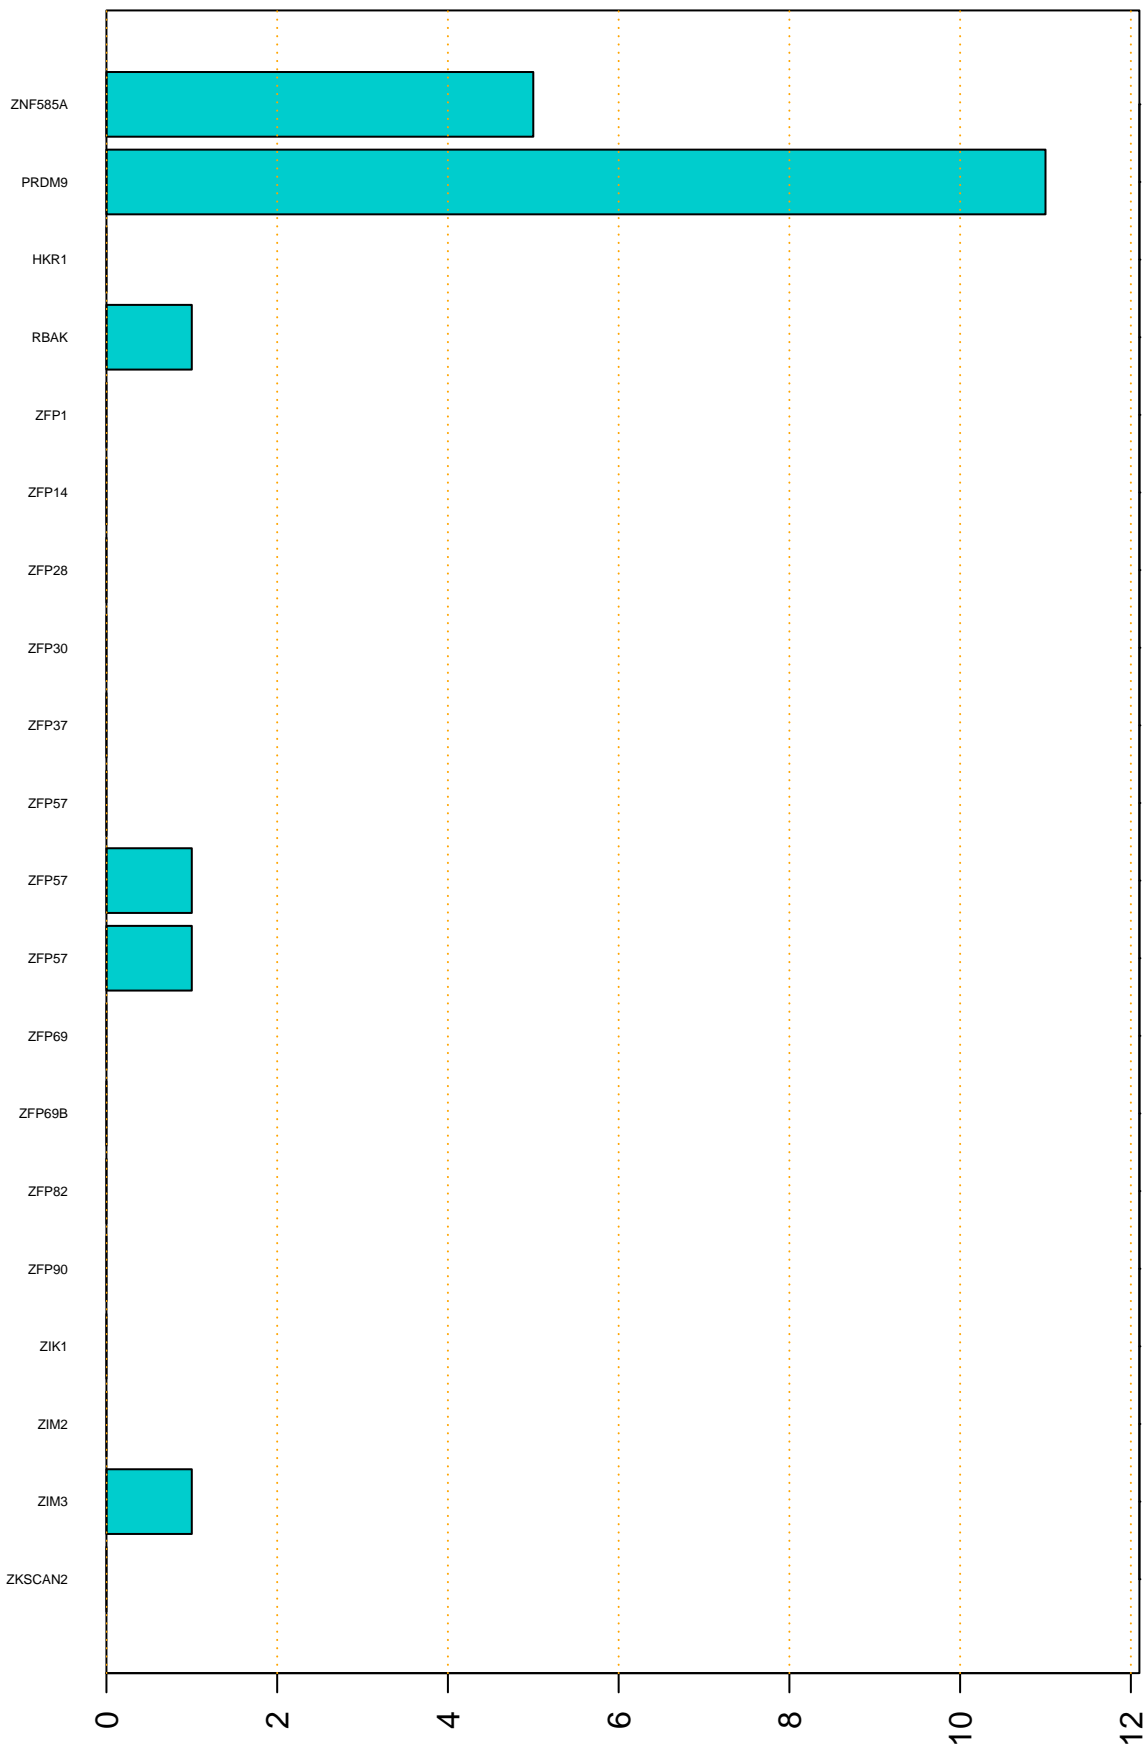

Enriched KZFP

#TE sfam with peak