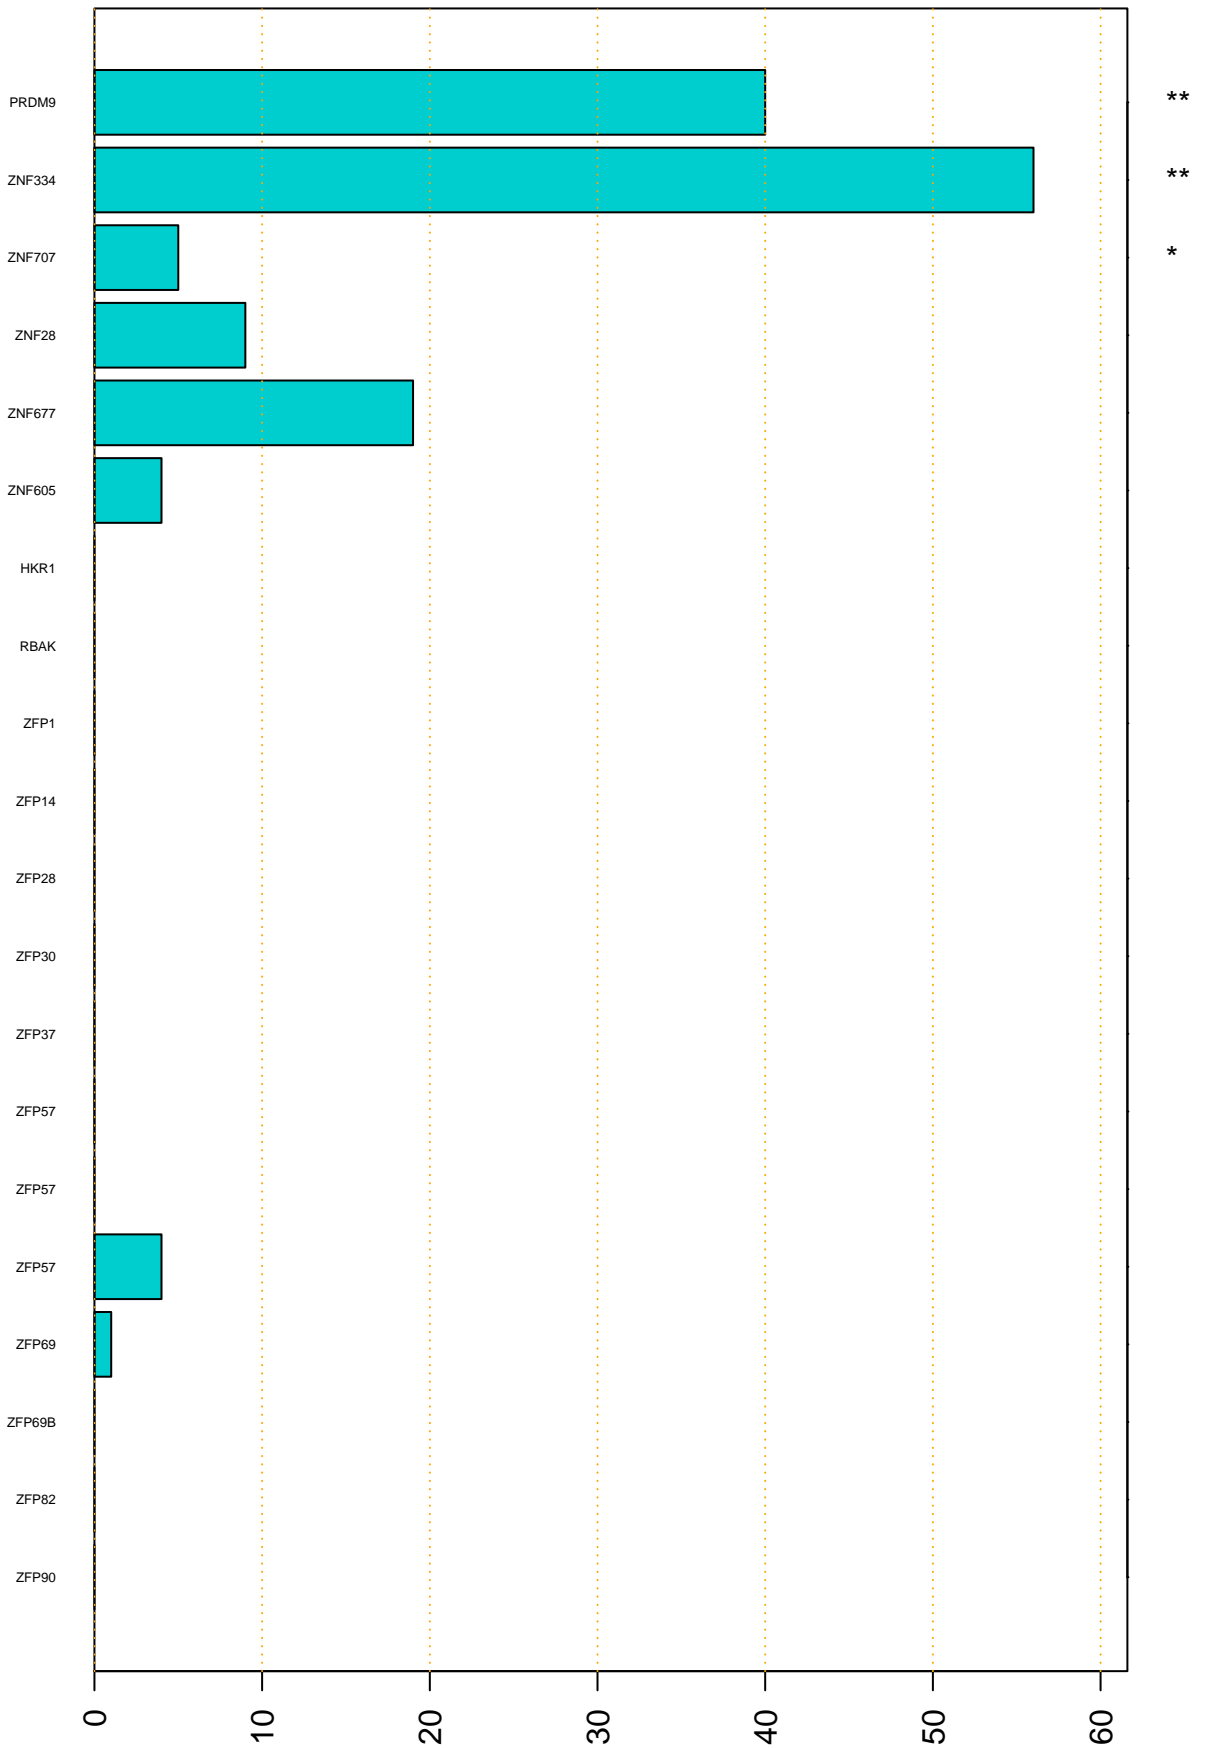

Enriched KZFP

#TE sfam with peak