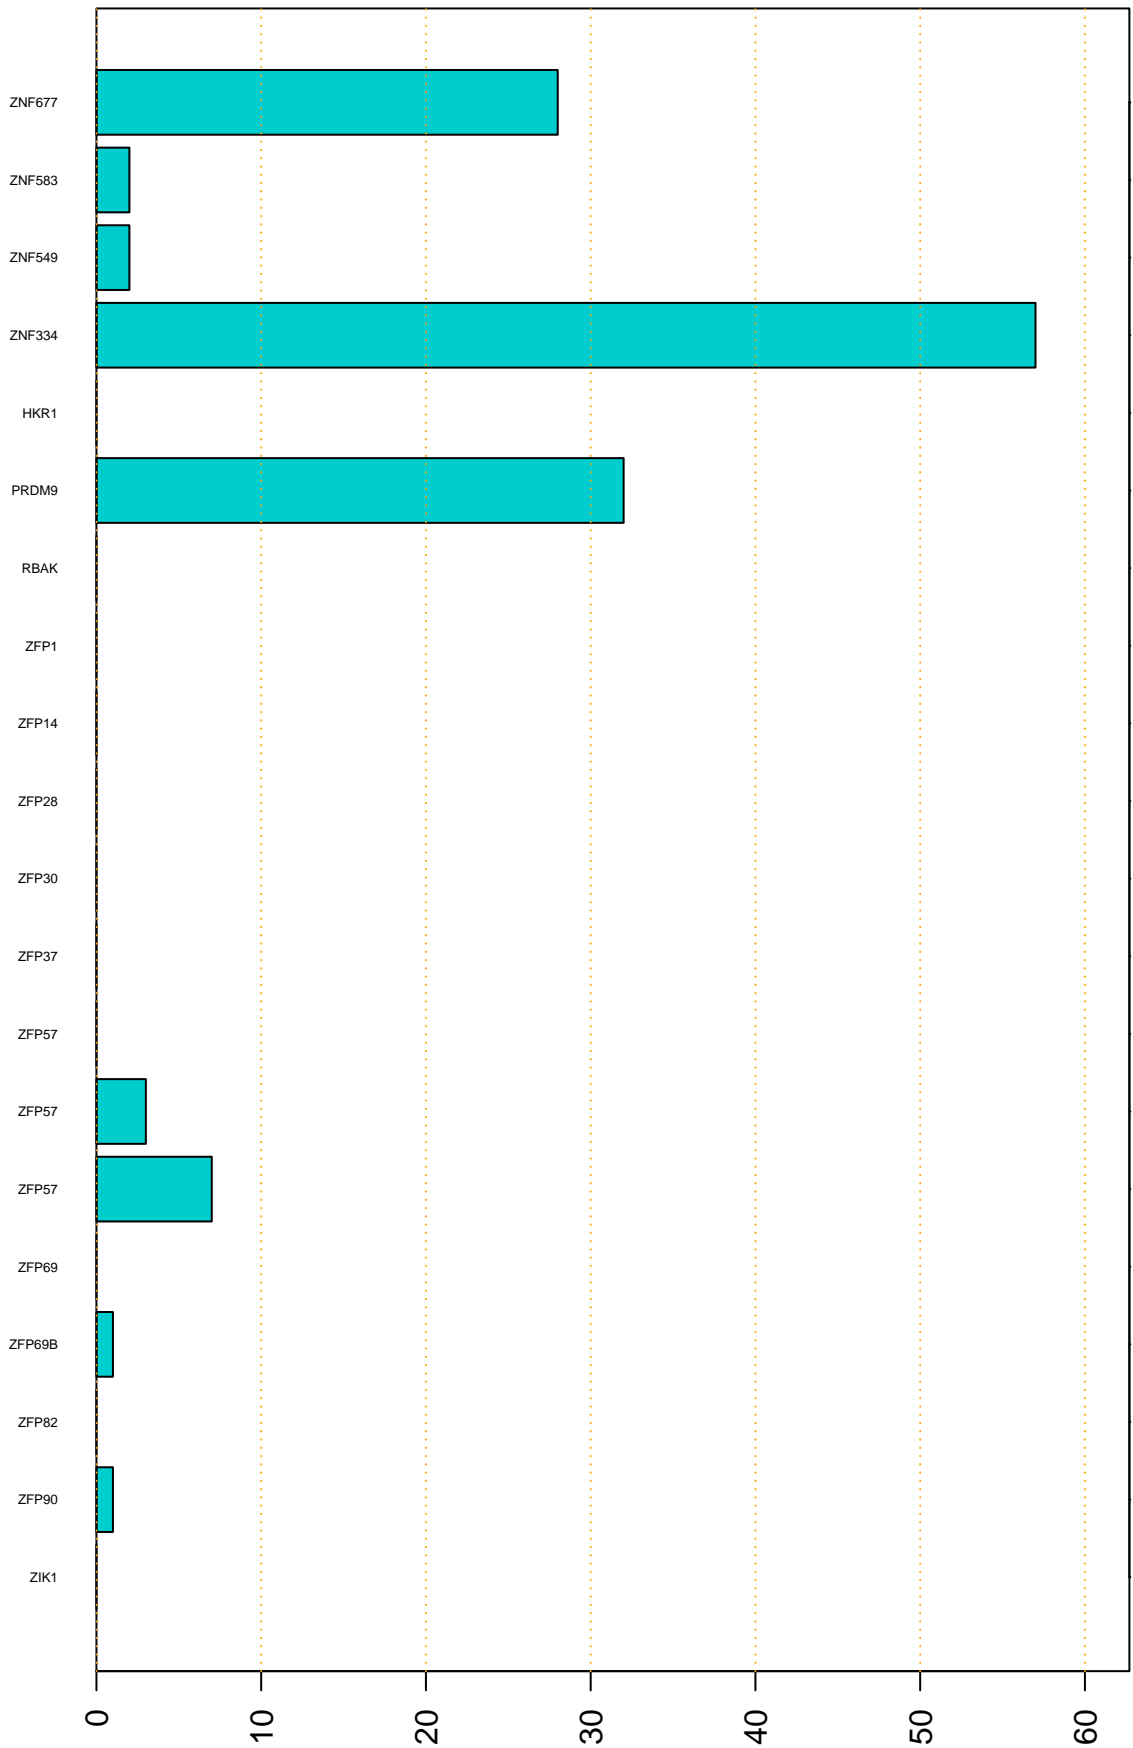

Enriched KZFP

#TE sfam with peak