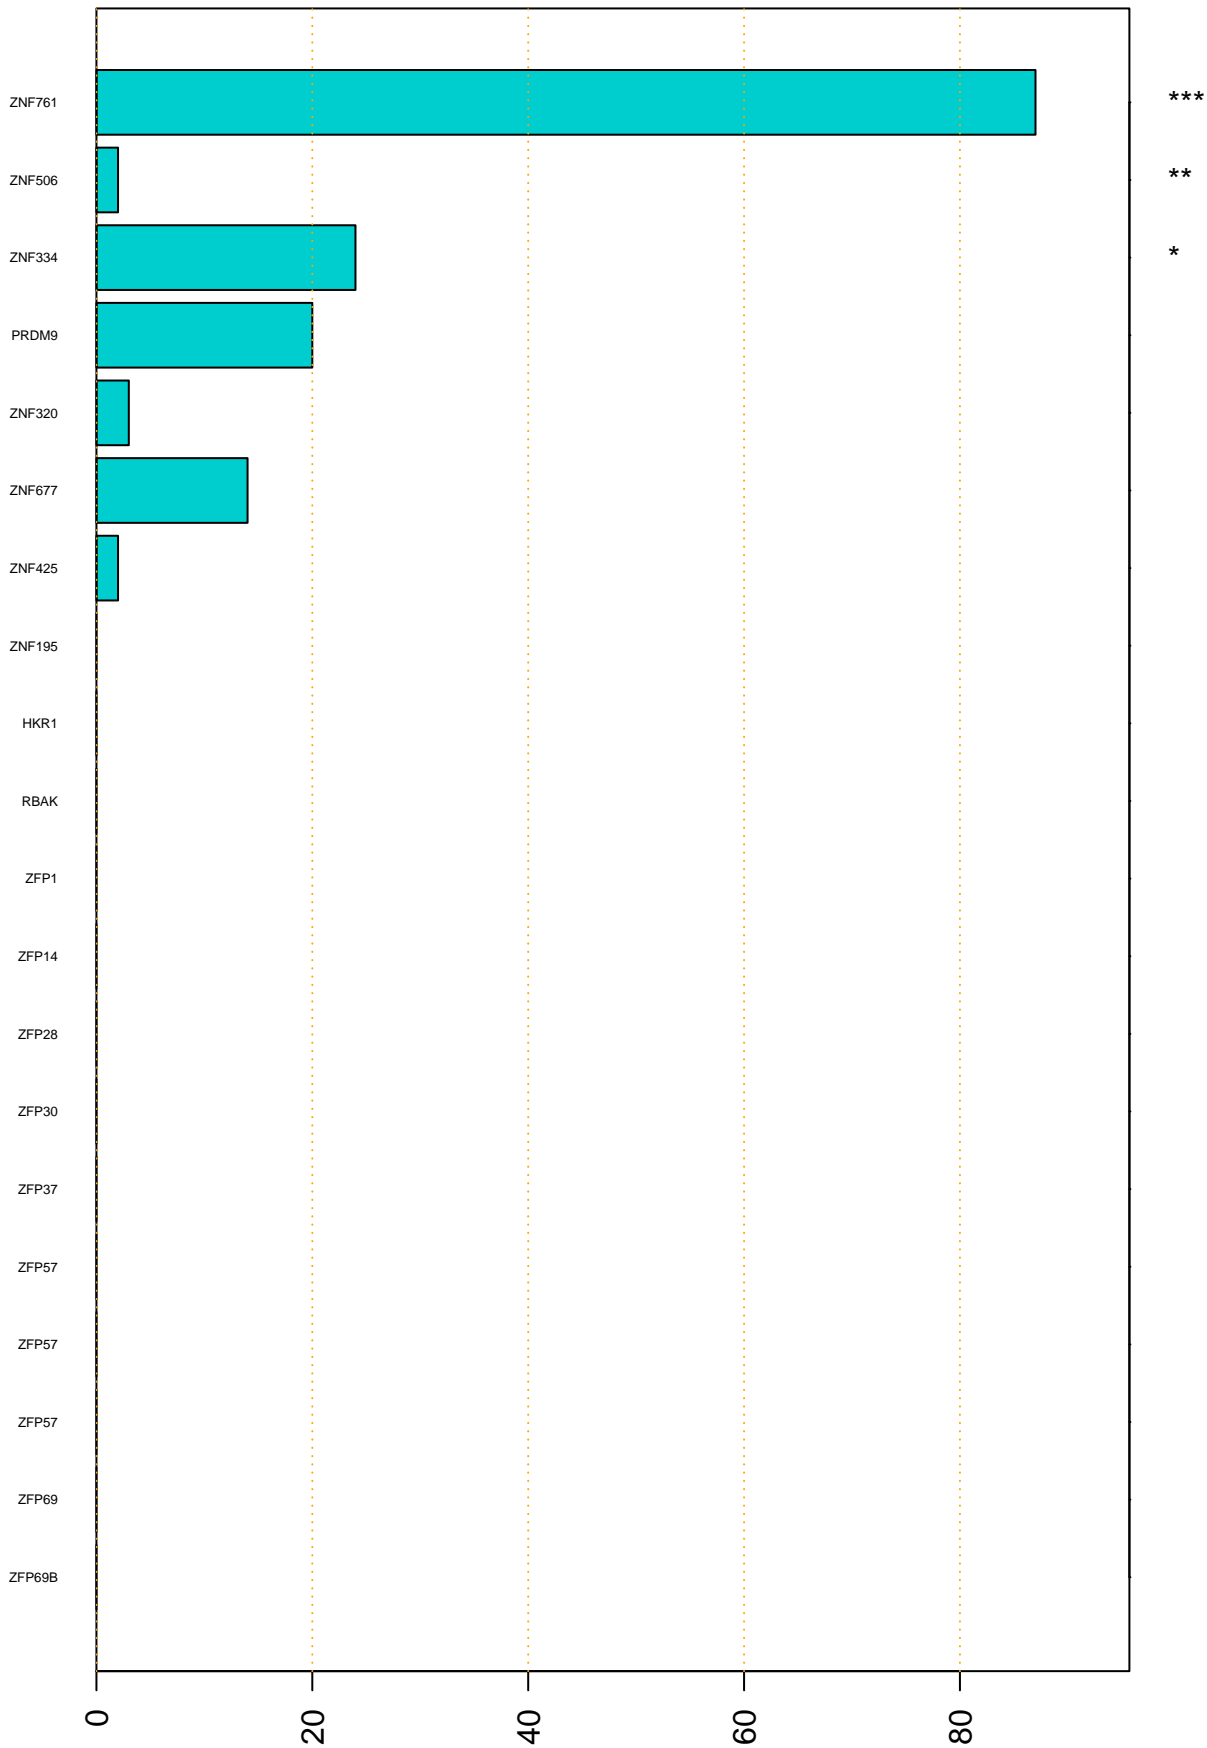

Enriched KZFP

#TE sfam with peak