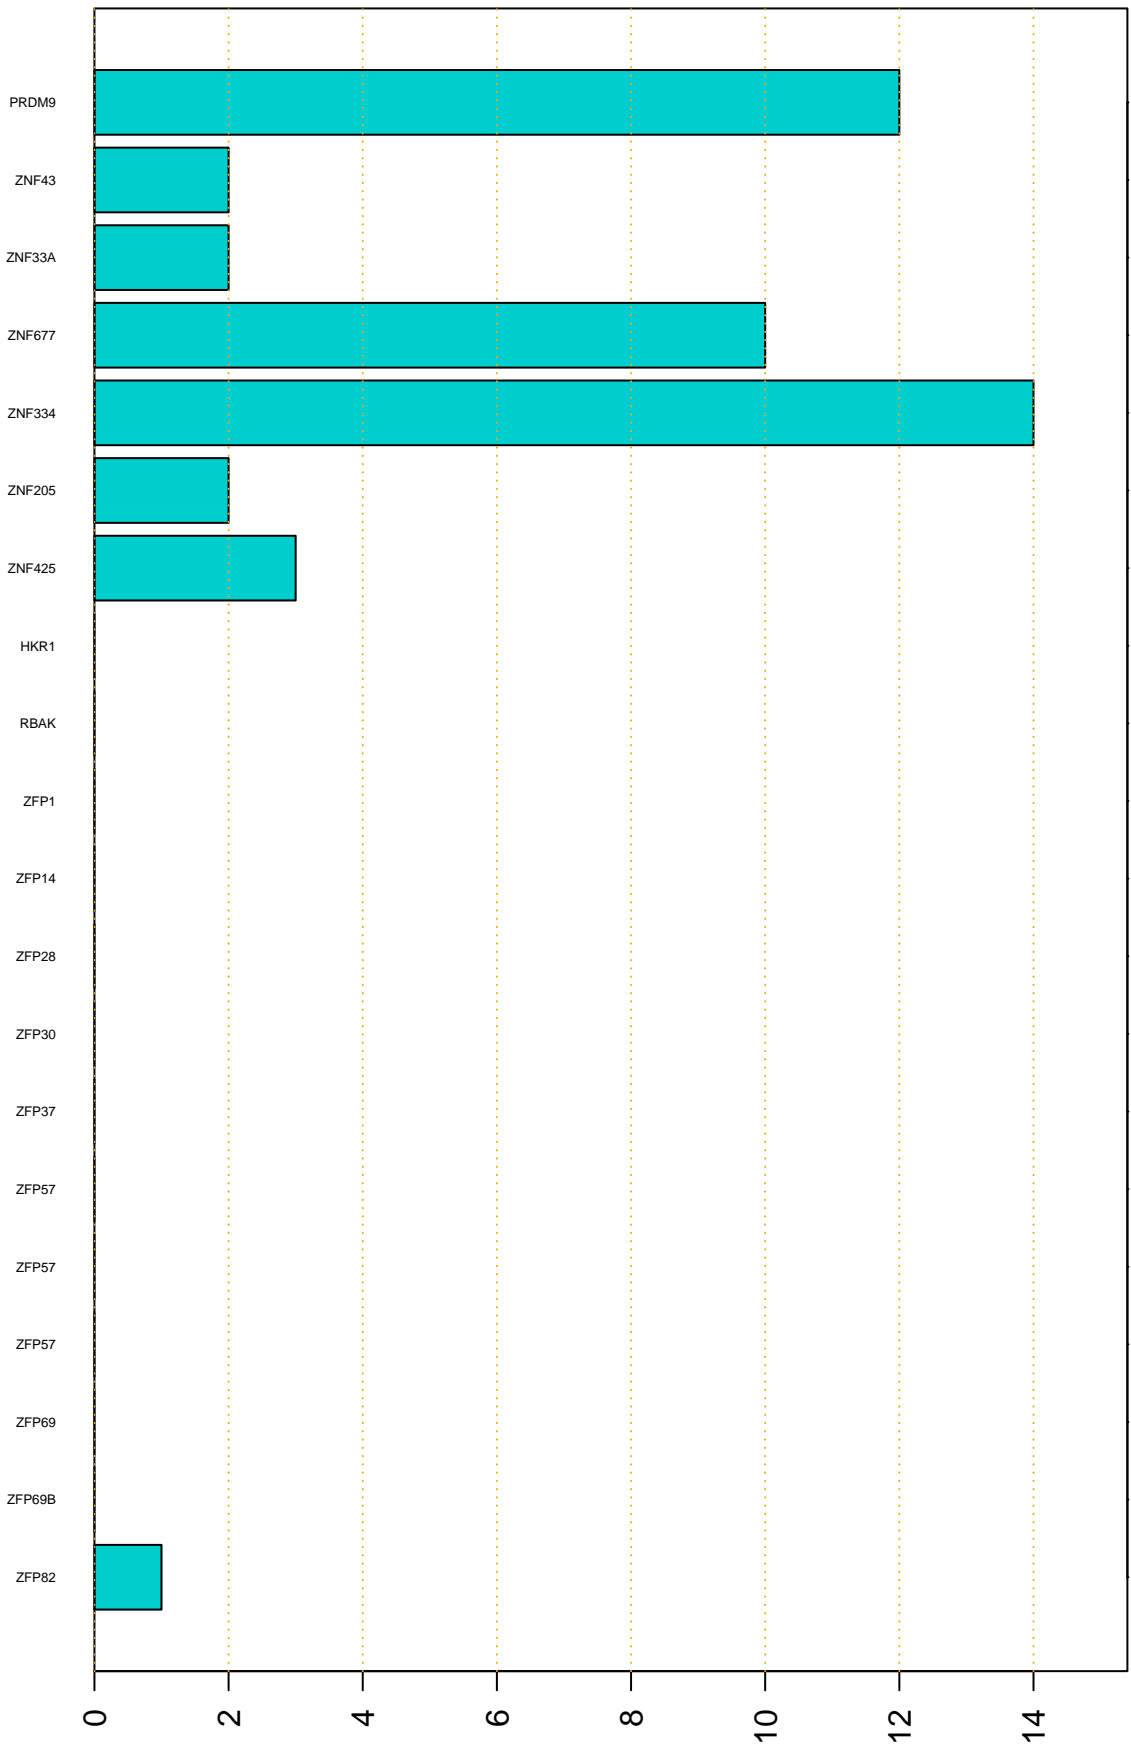

Enriched KZFP

#TE sfam with peak