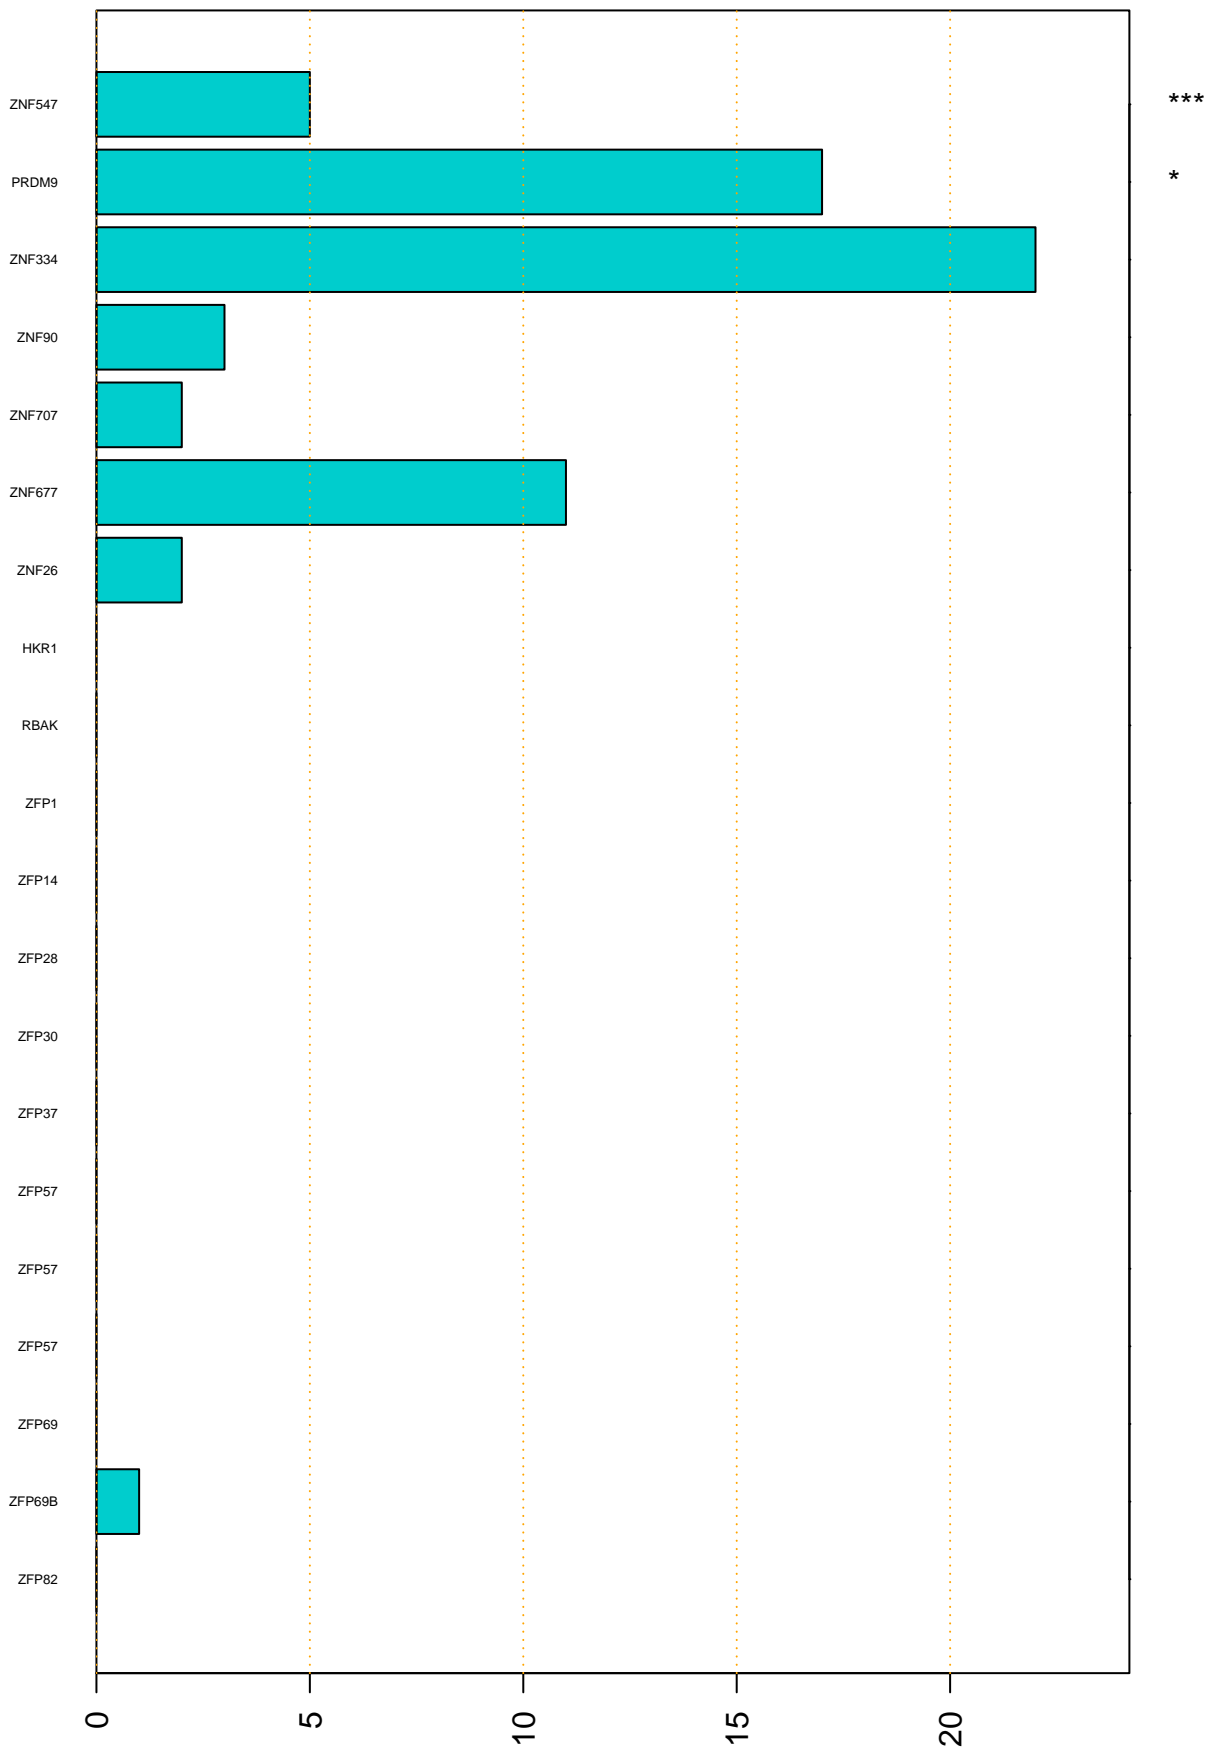

Enriched KZFP

#TE sfam with peak