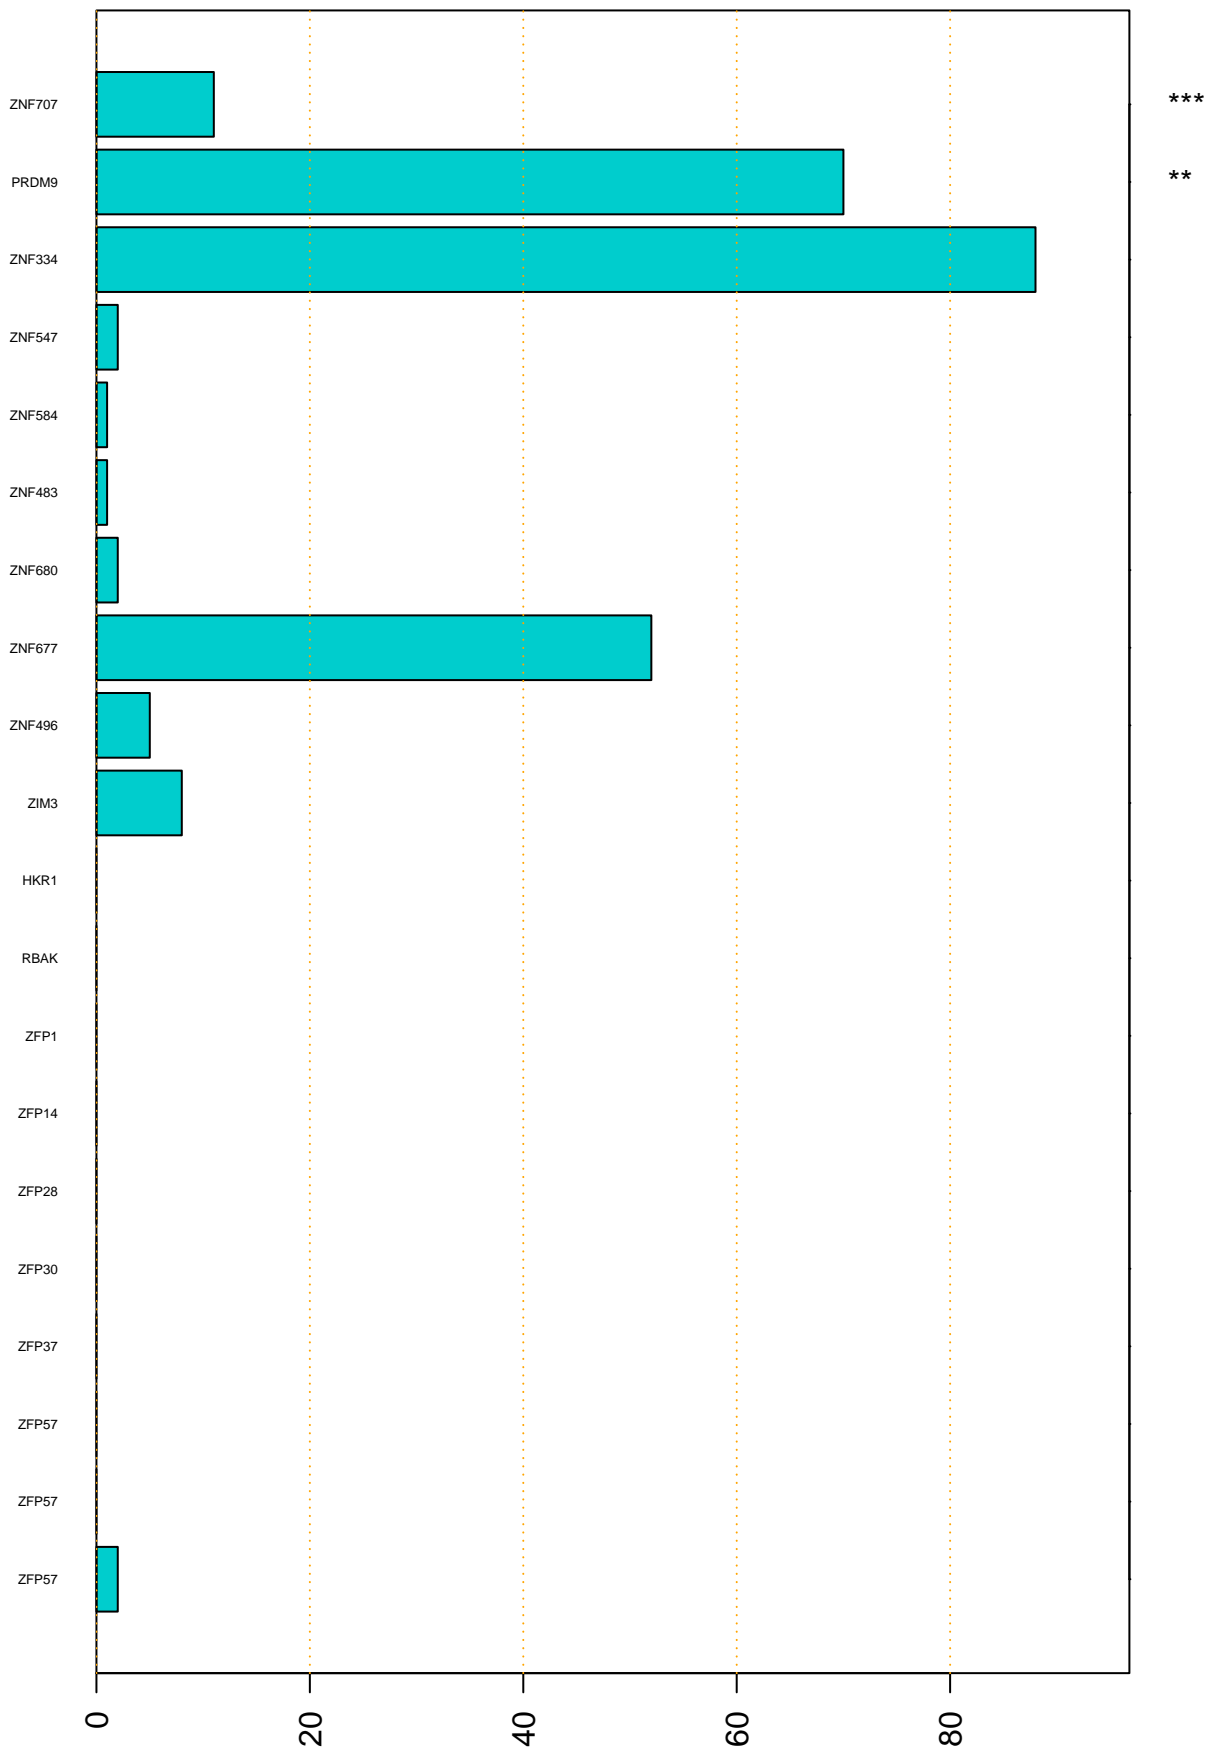

Enriched KZFP

#TE sfam with peak