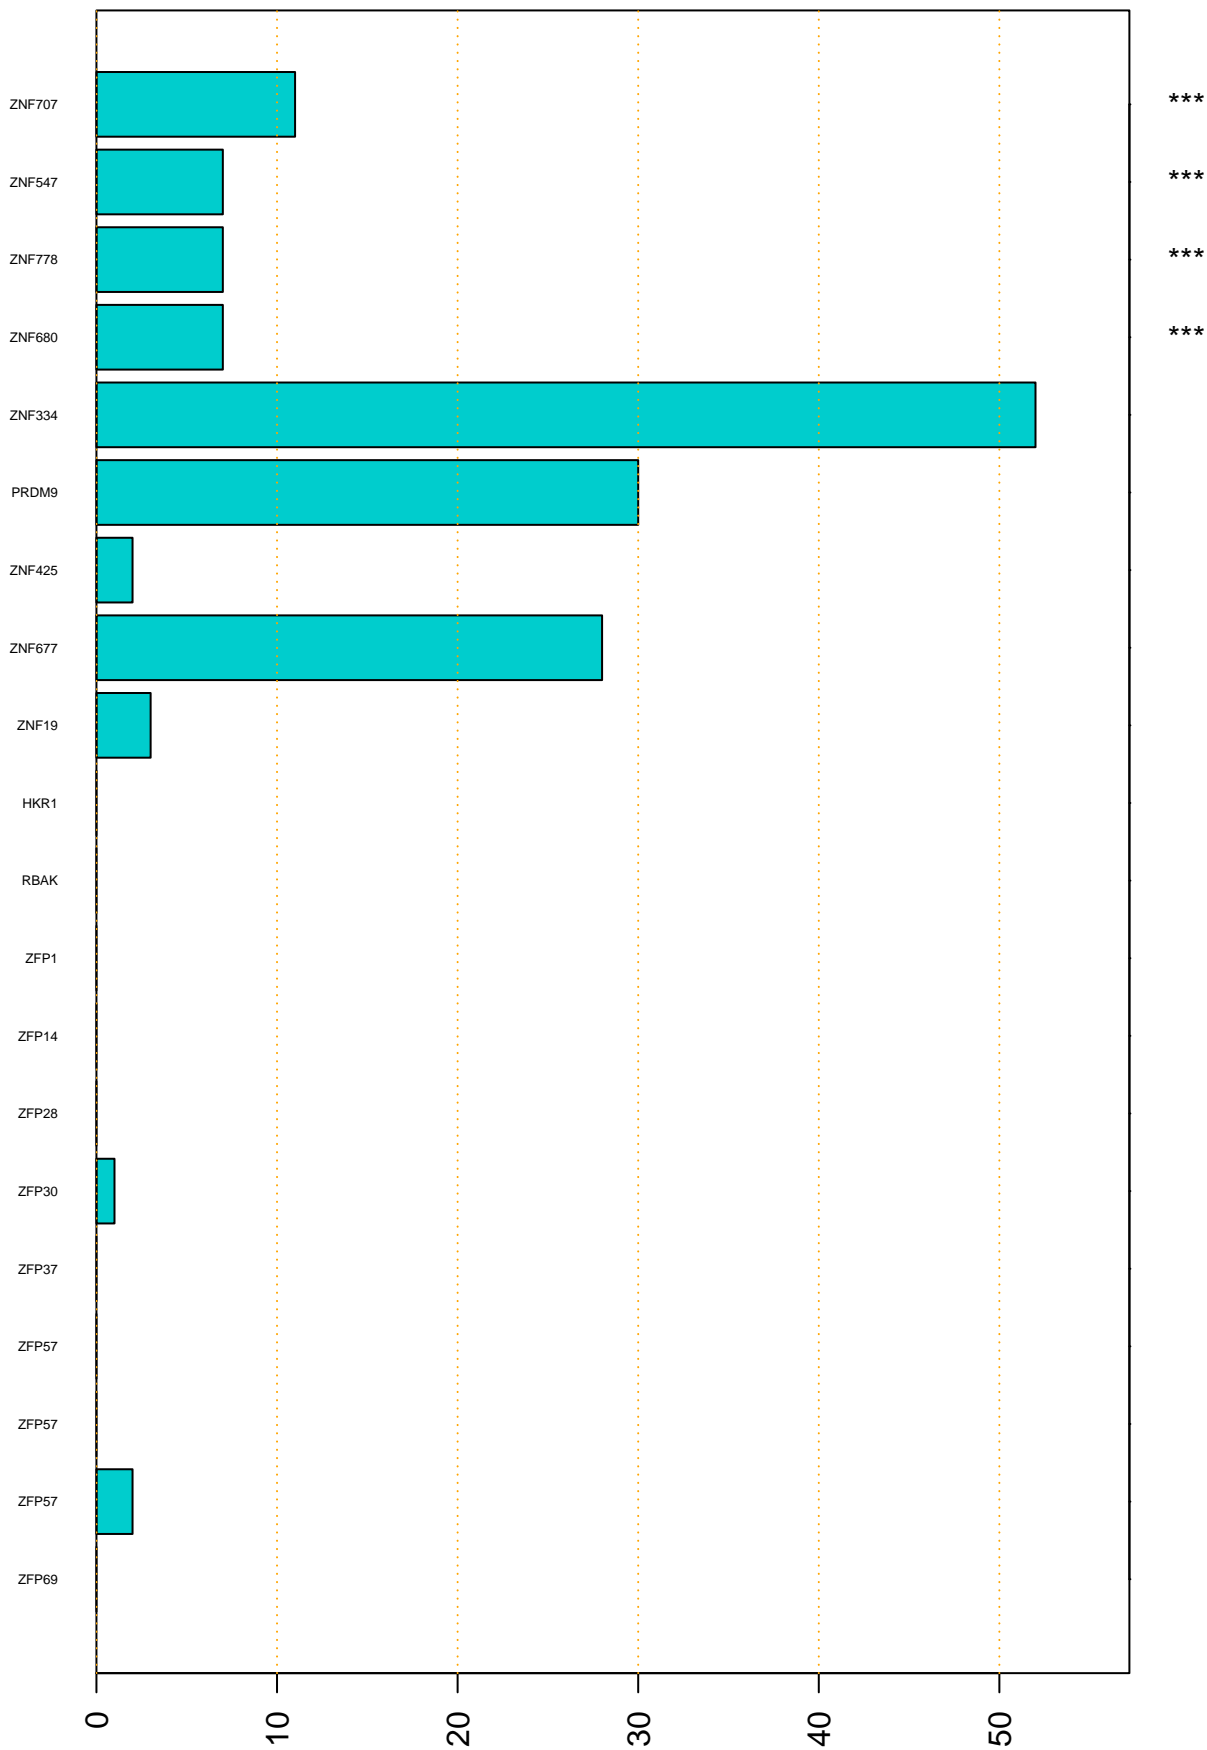

Enriched KZFP

#TE sfam with peak