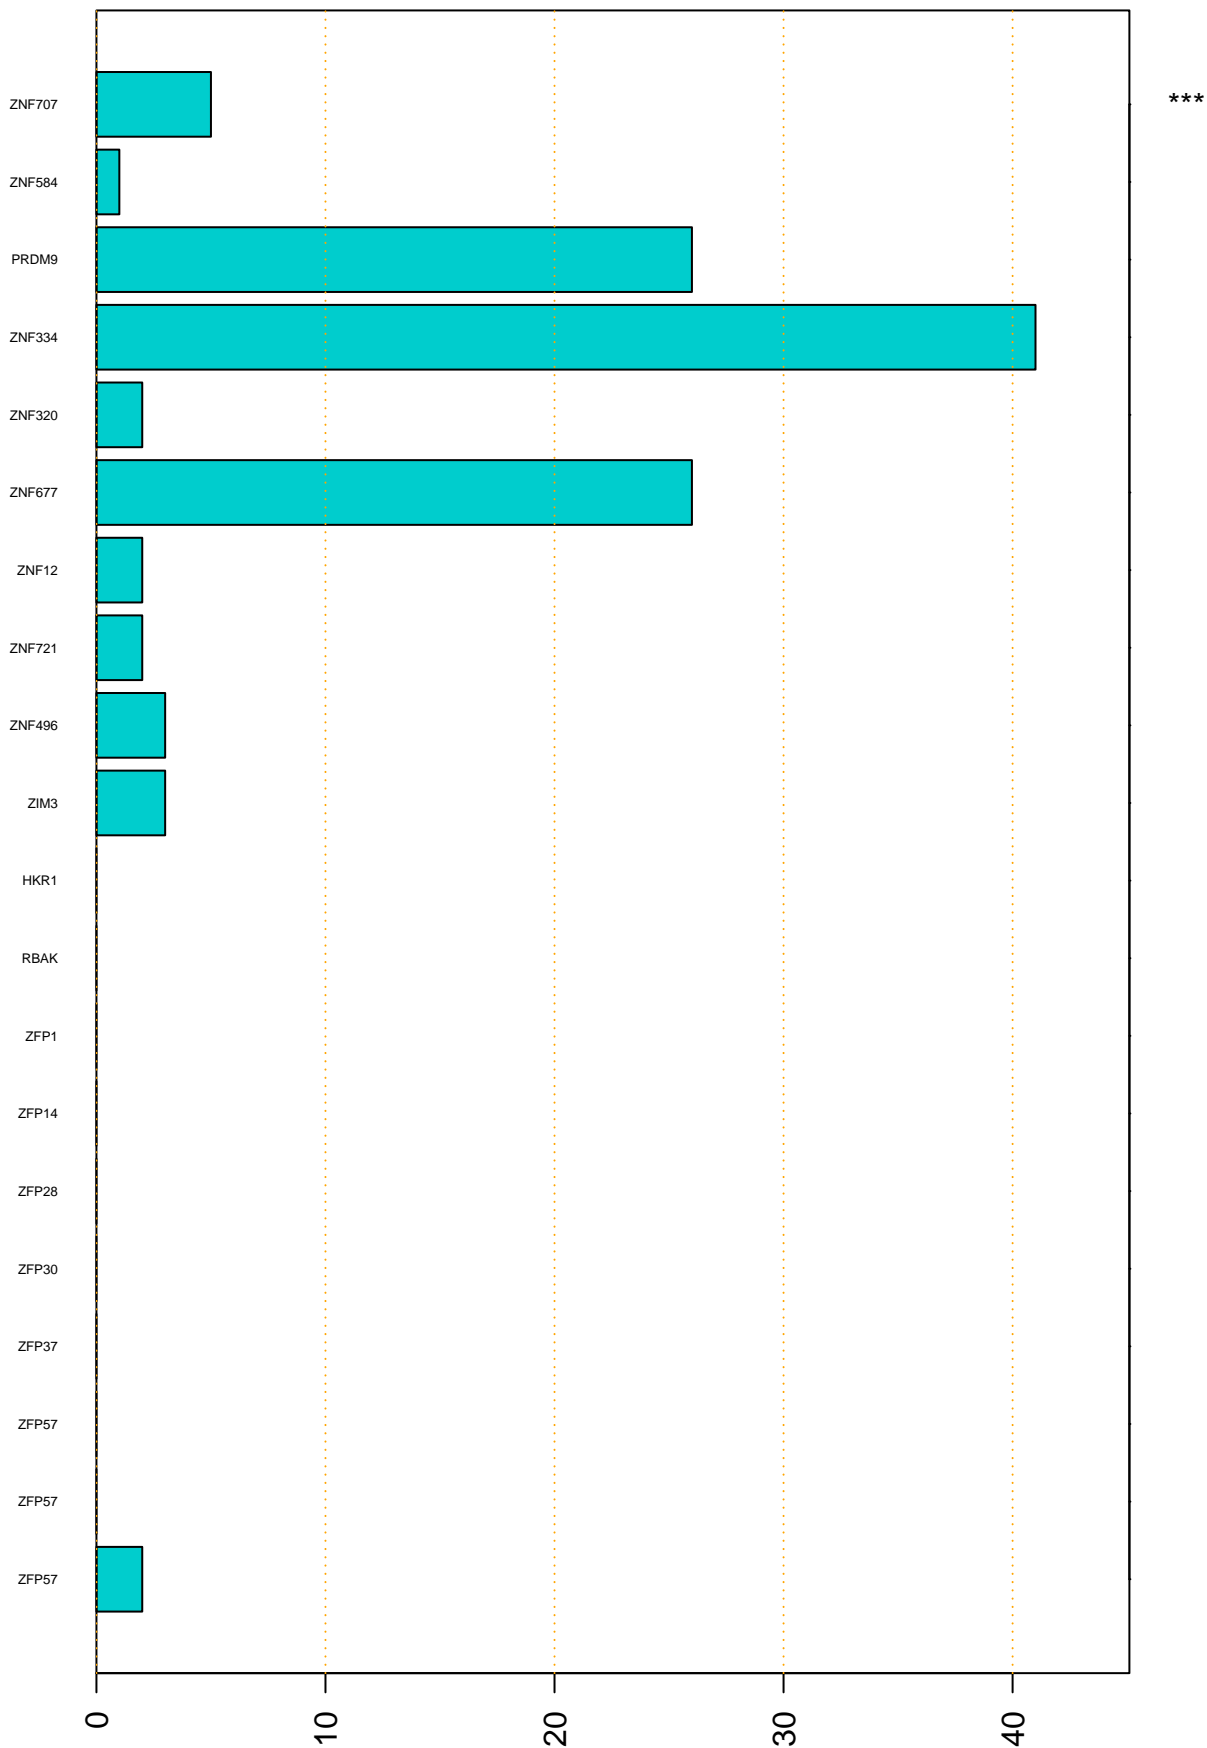

Enriched KZFP

#TE sfam with peak