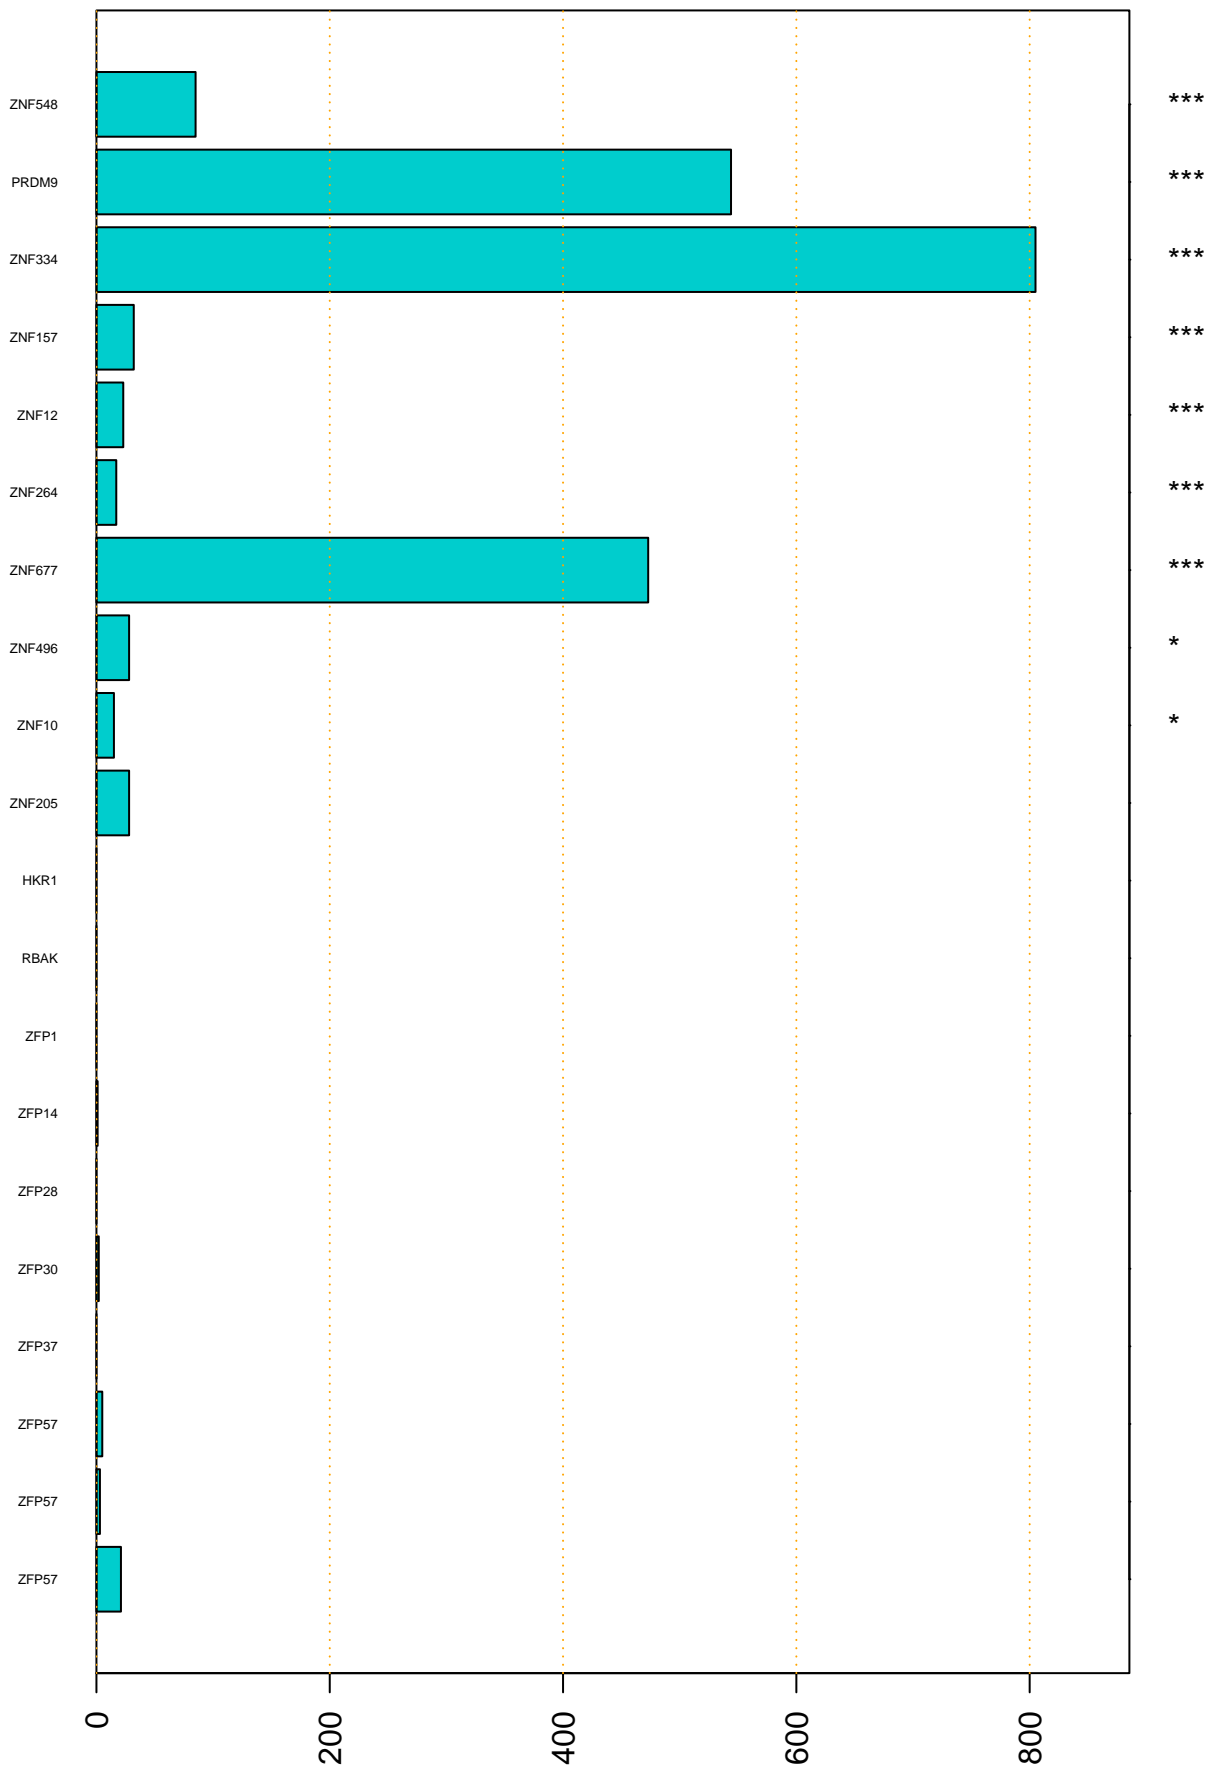

Enriched KZFP

#TE sfam with peak