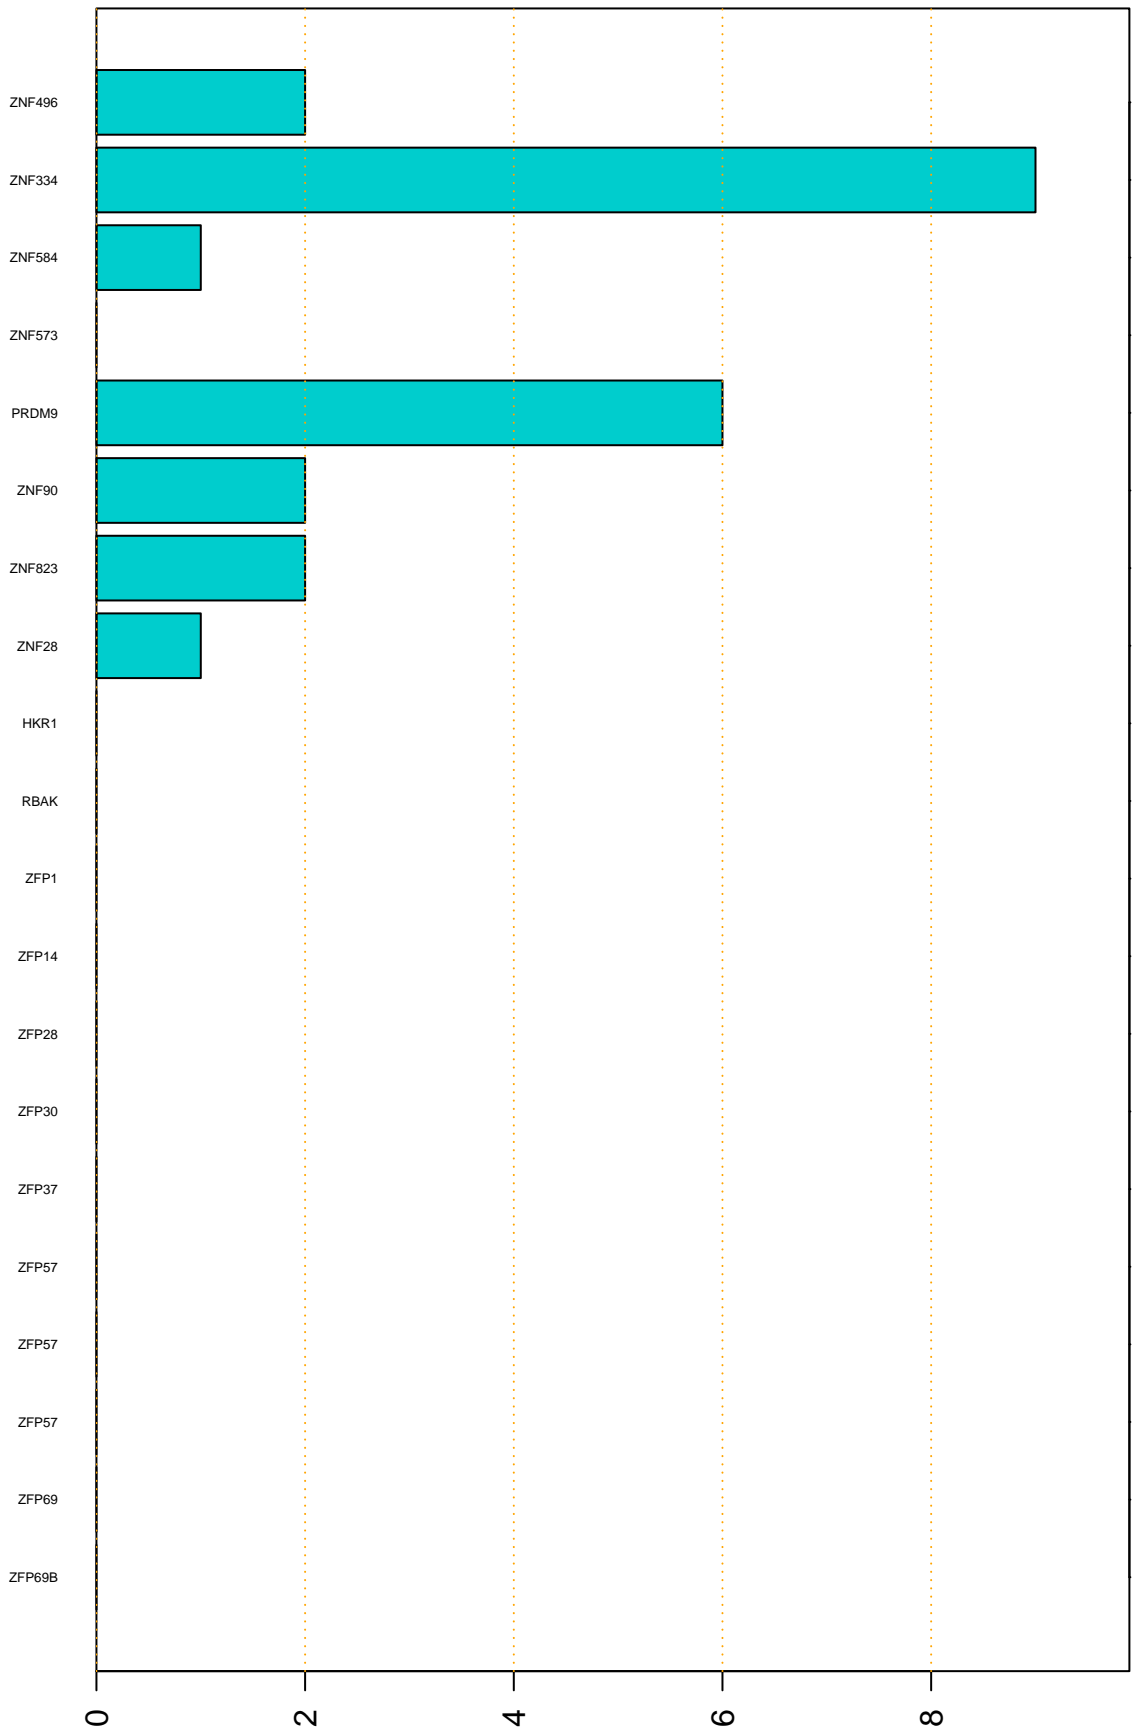

Enriched KZFP

#TE sfam with peak