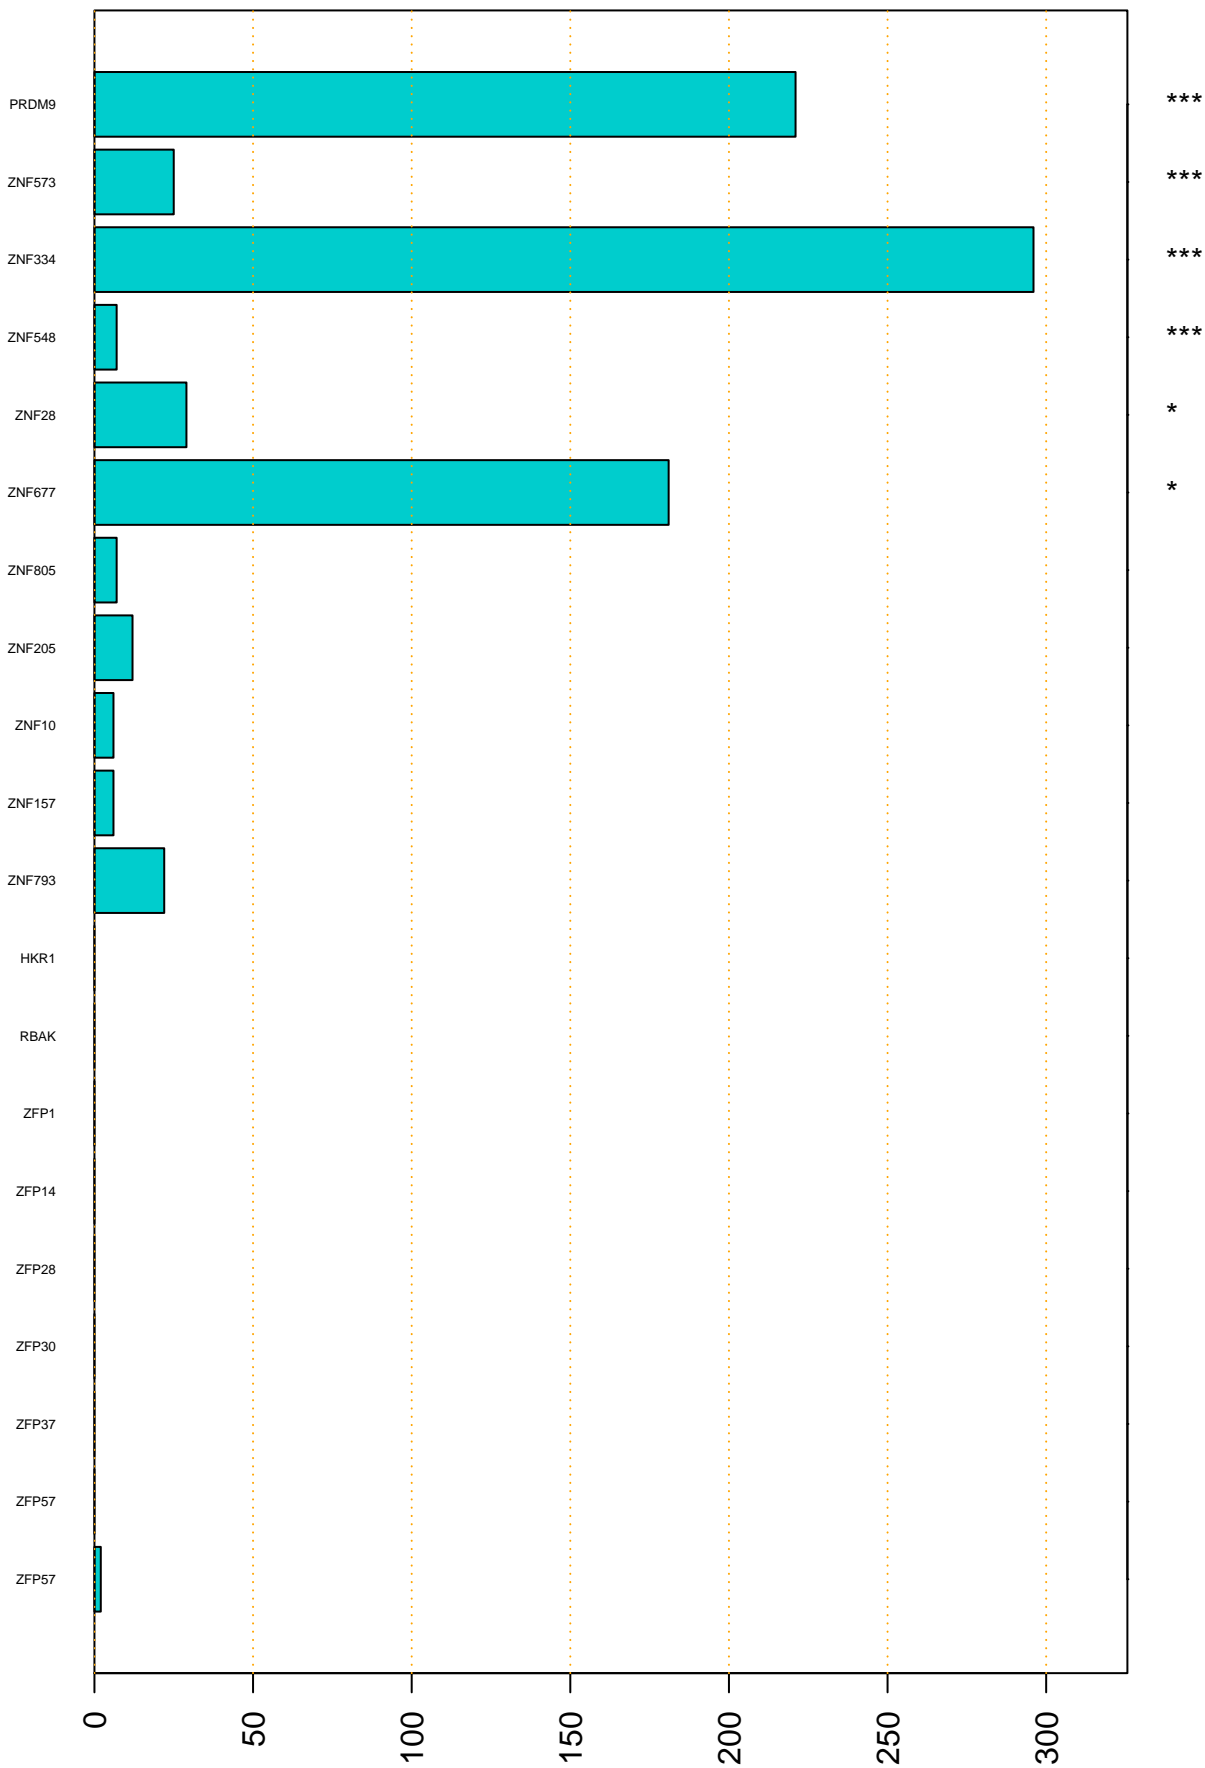

Enriched KZFP

#TE sfam with peak