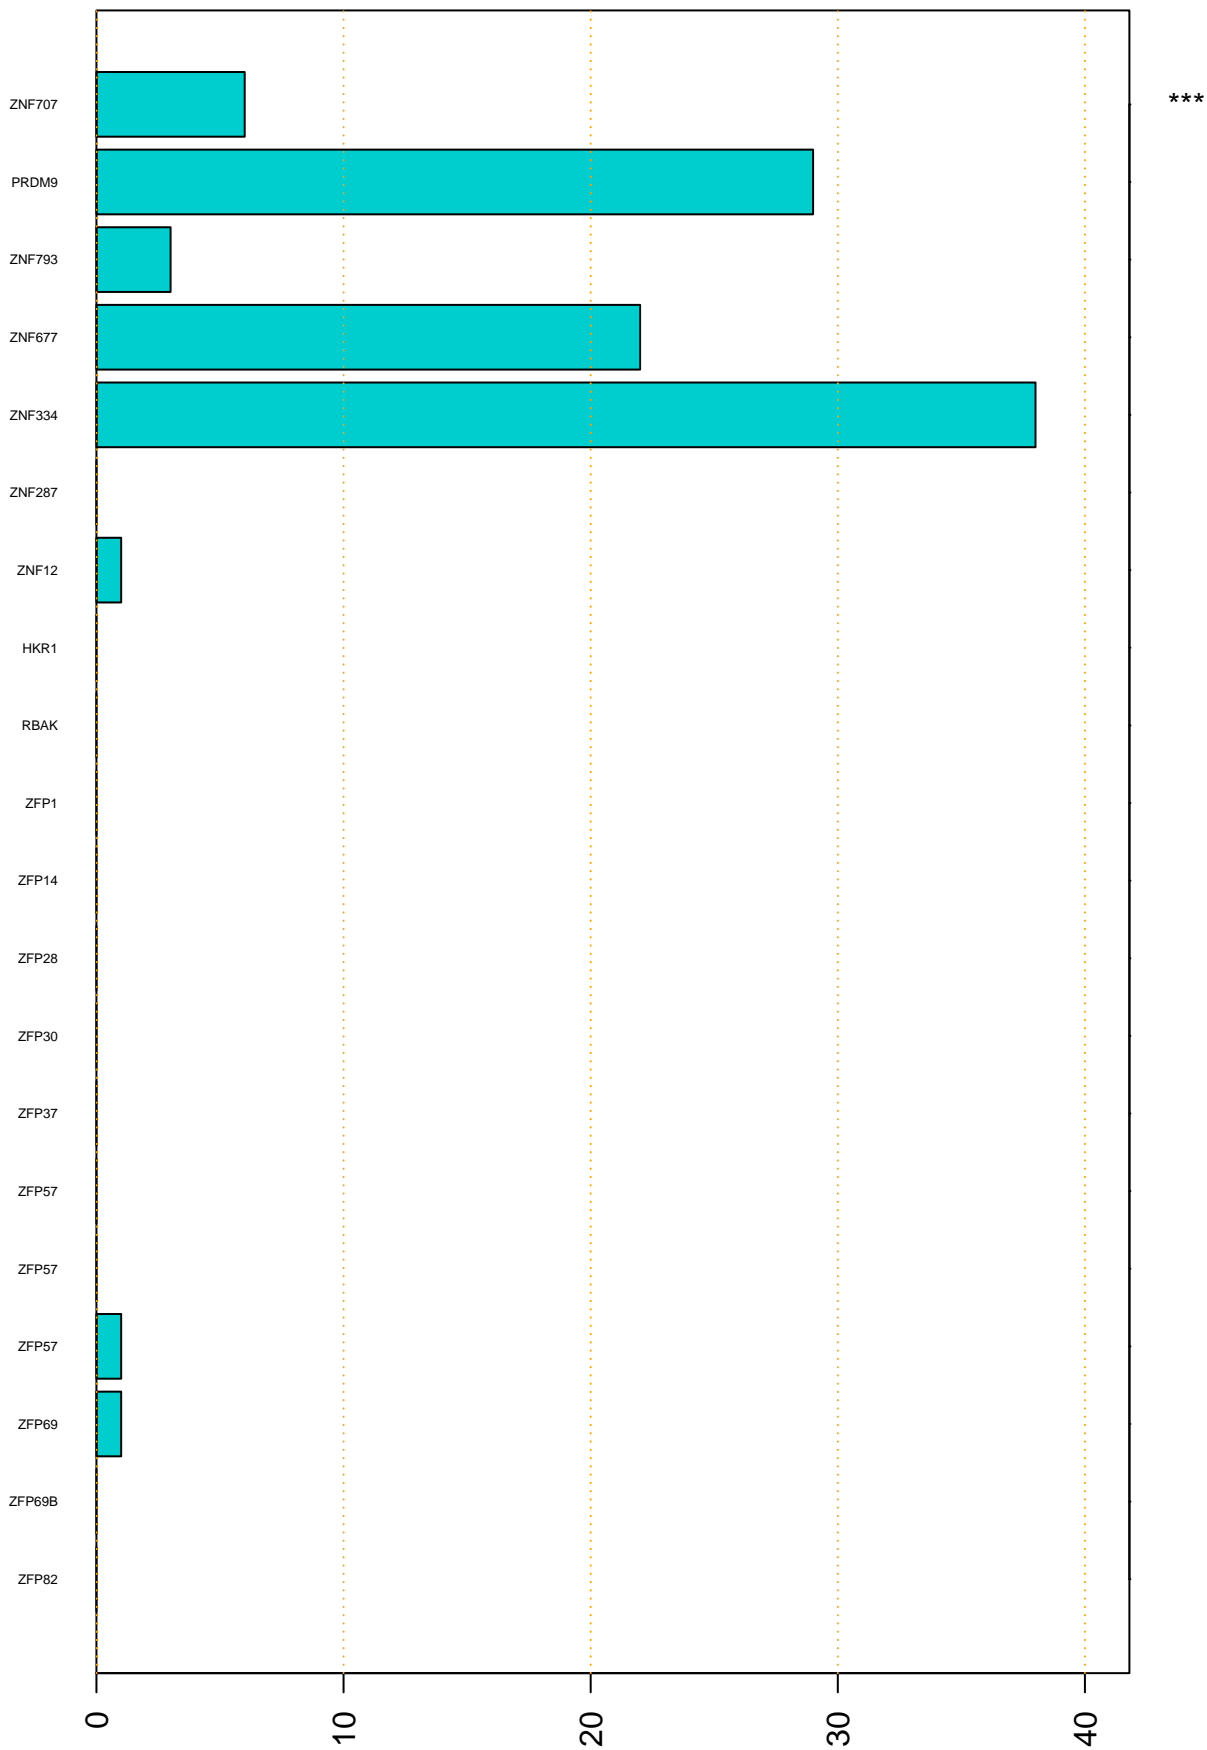

Enriched KZFP

#TE sfam with peak