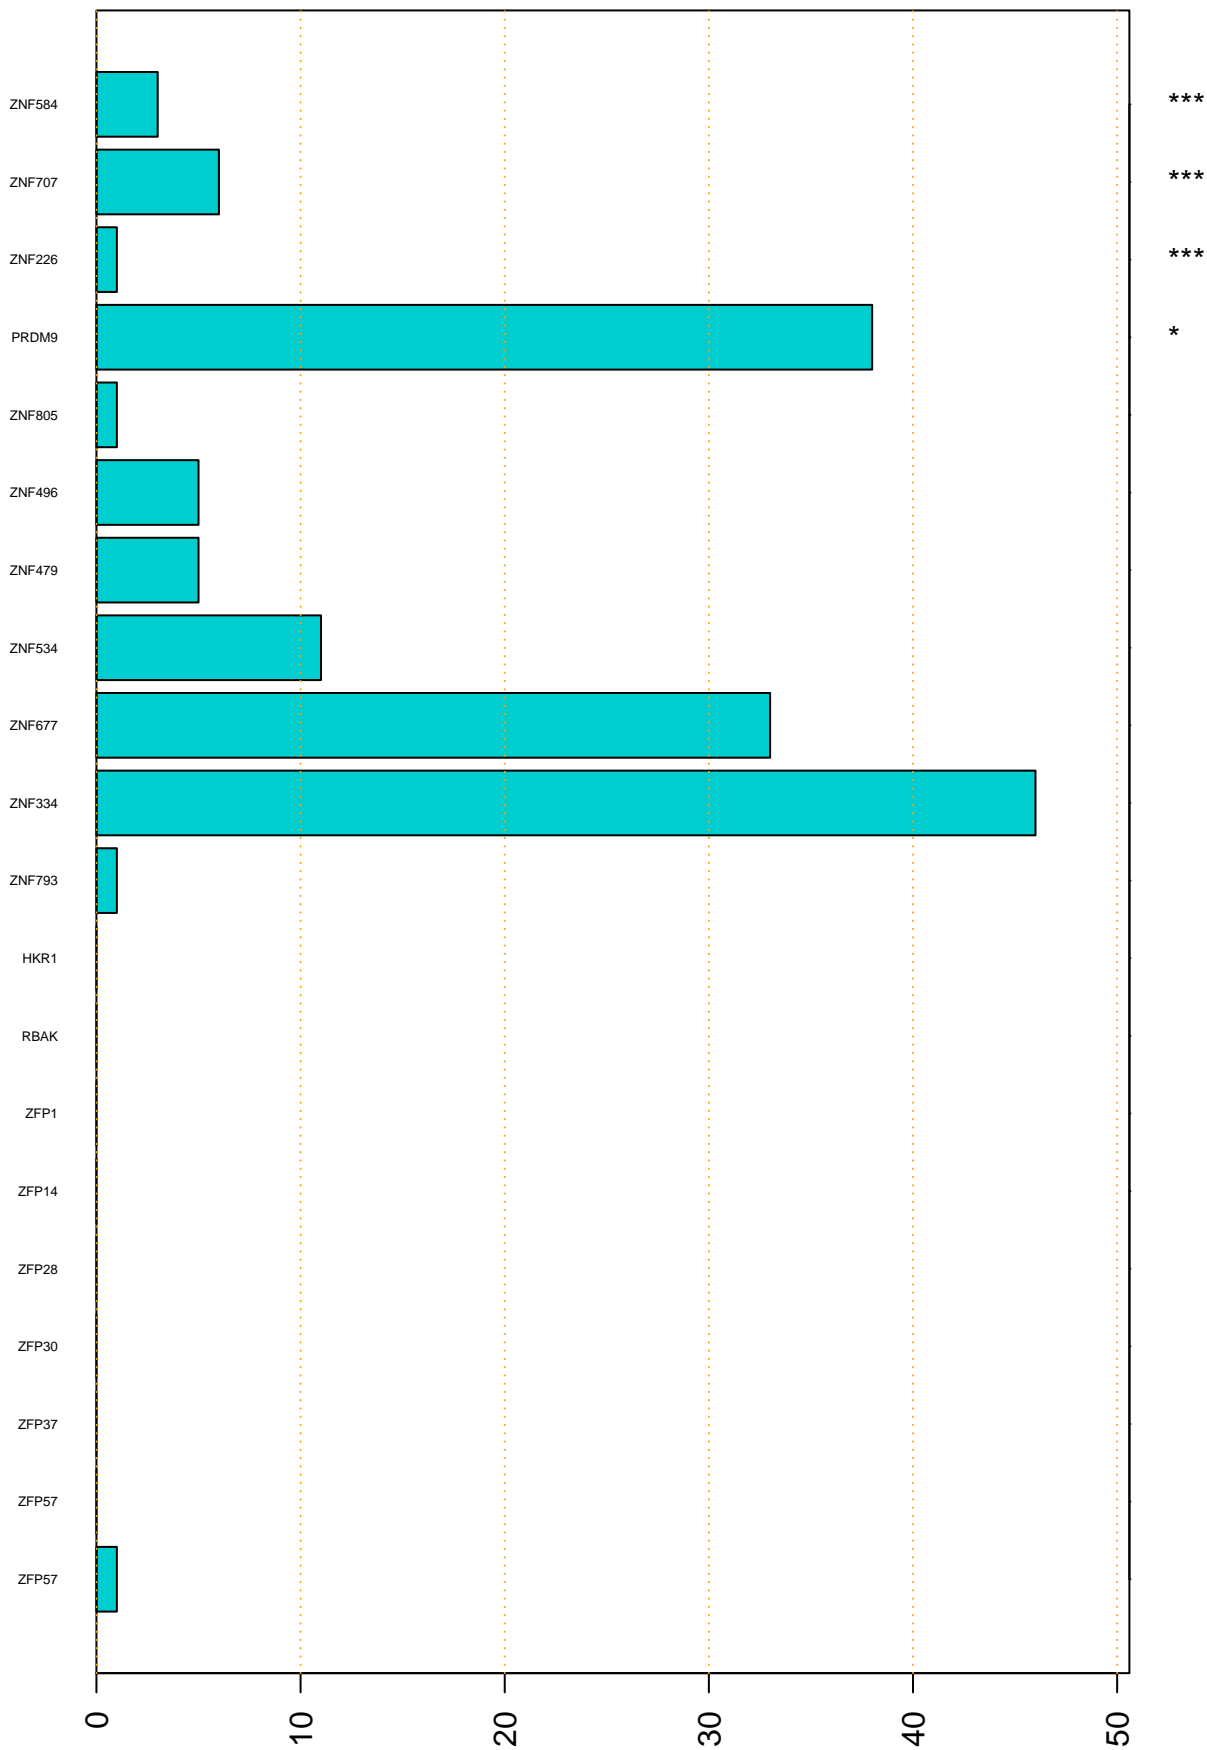

Enriched KZFP

#TE sfam with peak