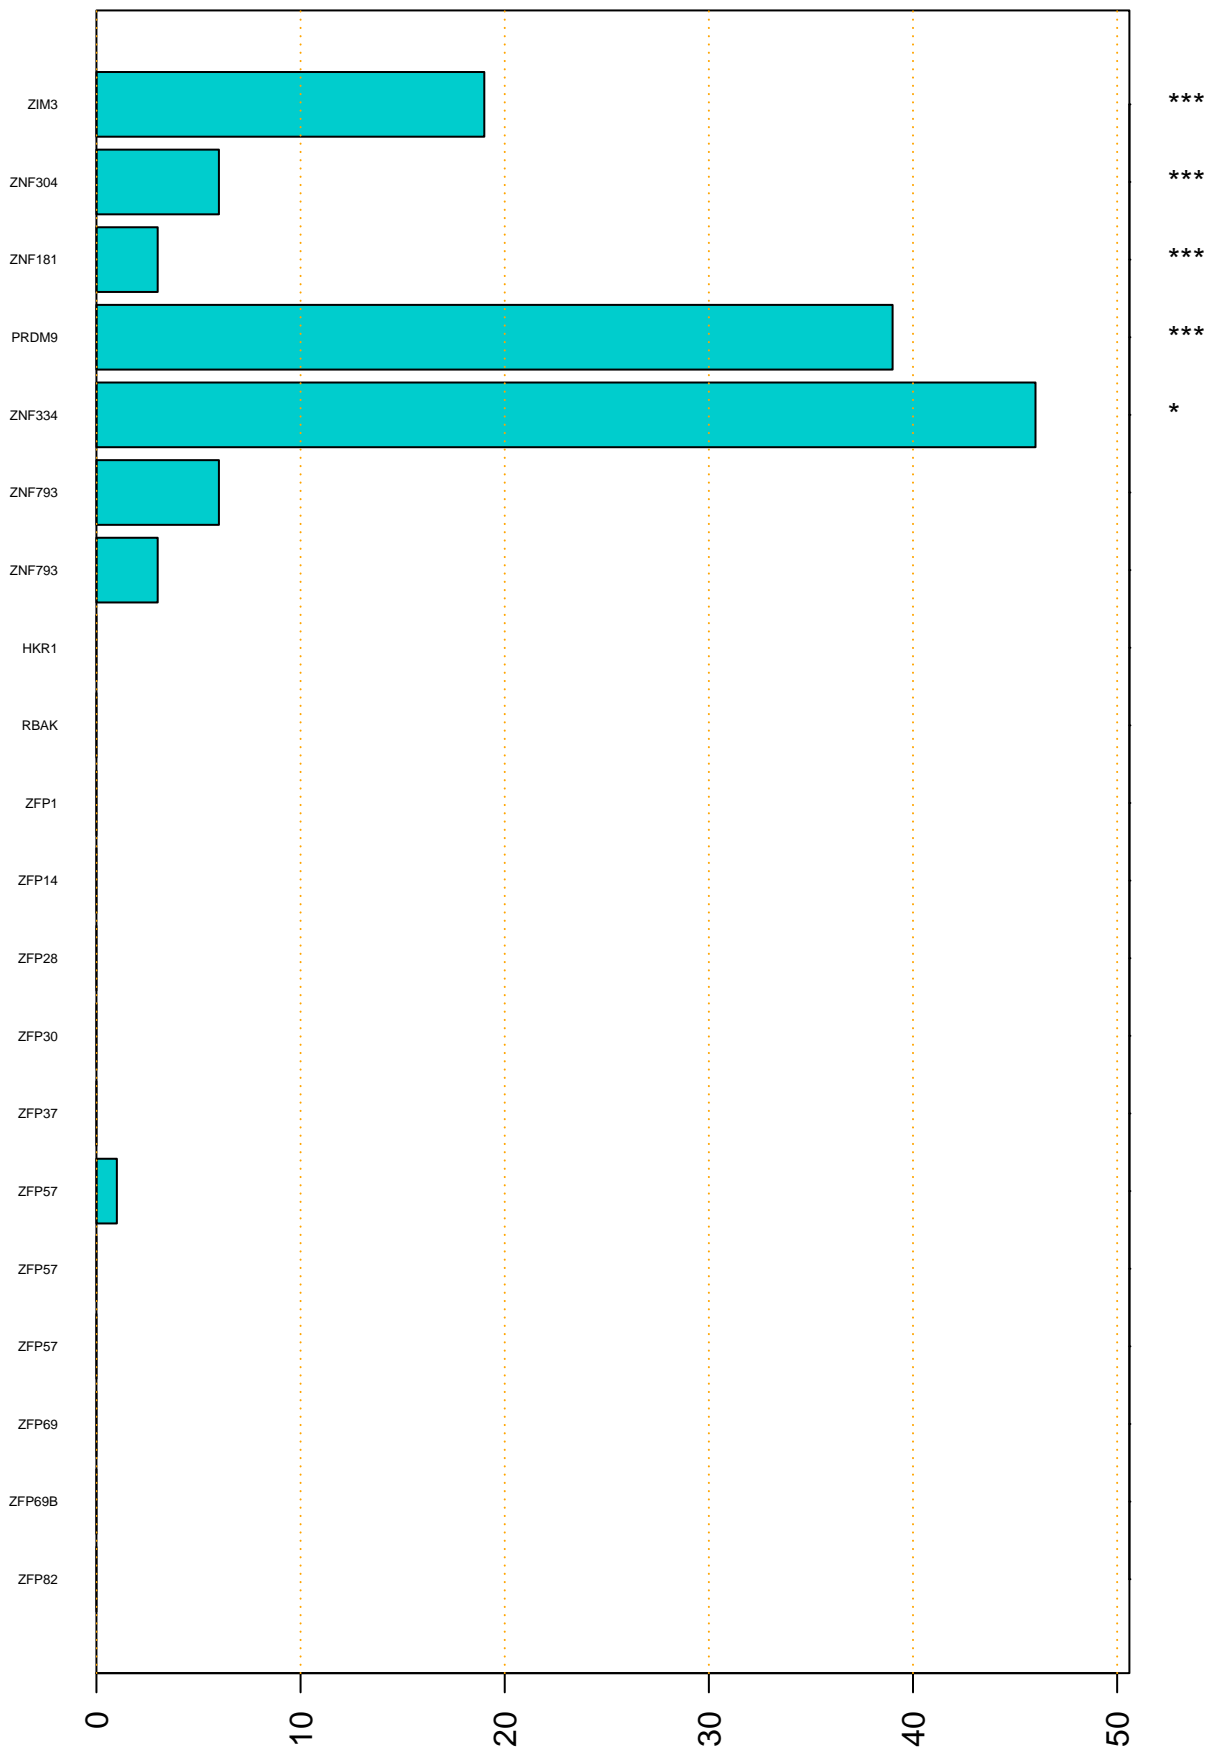

Enriched KZFP

#TE sfam with peak