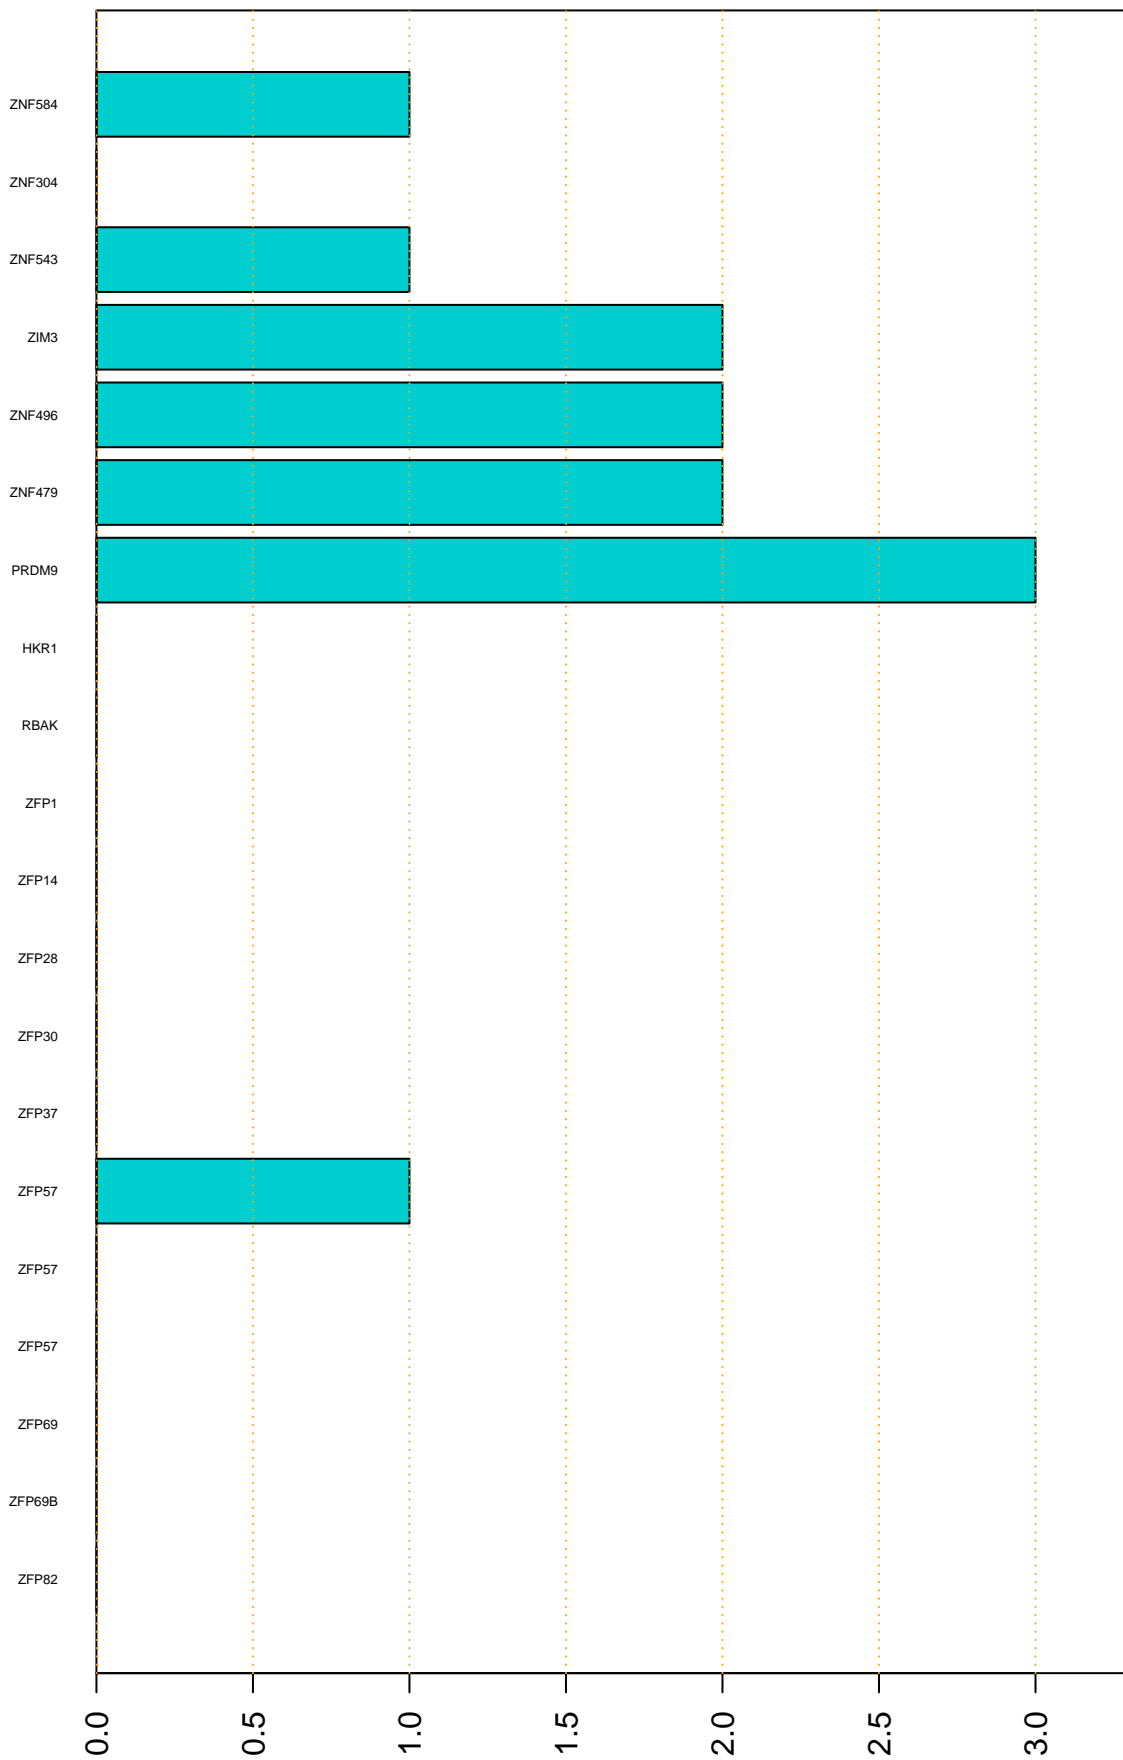

Enriched KZFP

**

#TE sfam with peak