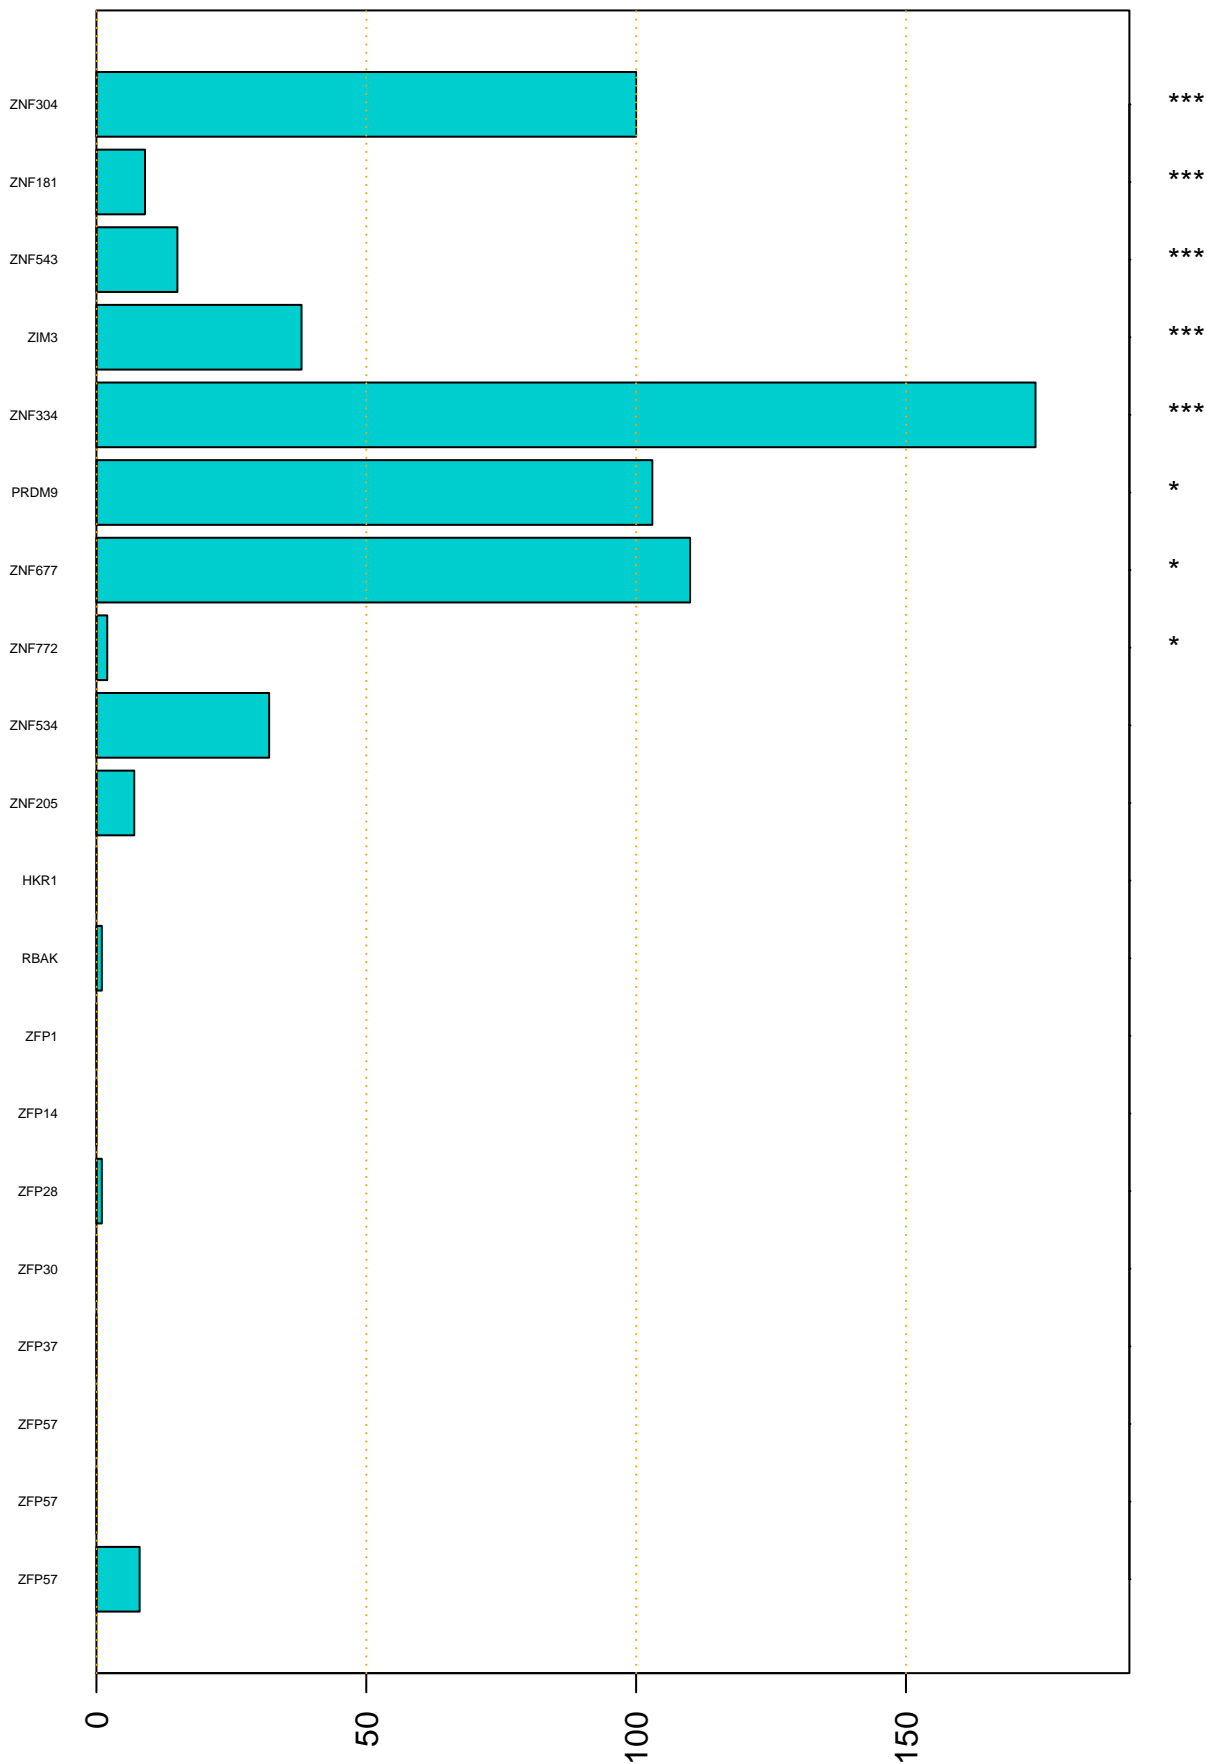

Enriched KZFP

#TE sfam with peak