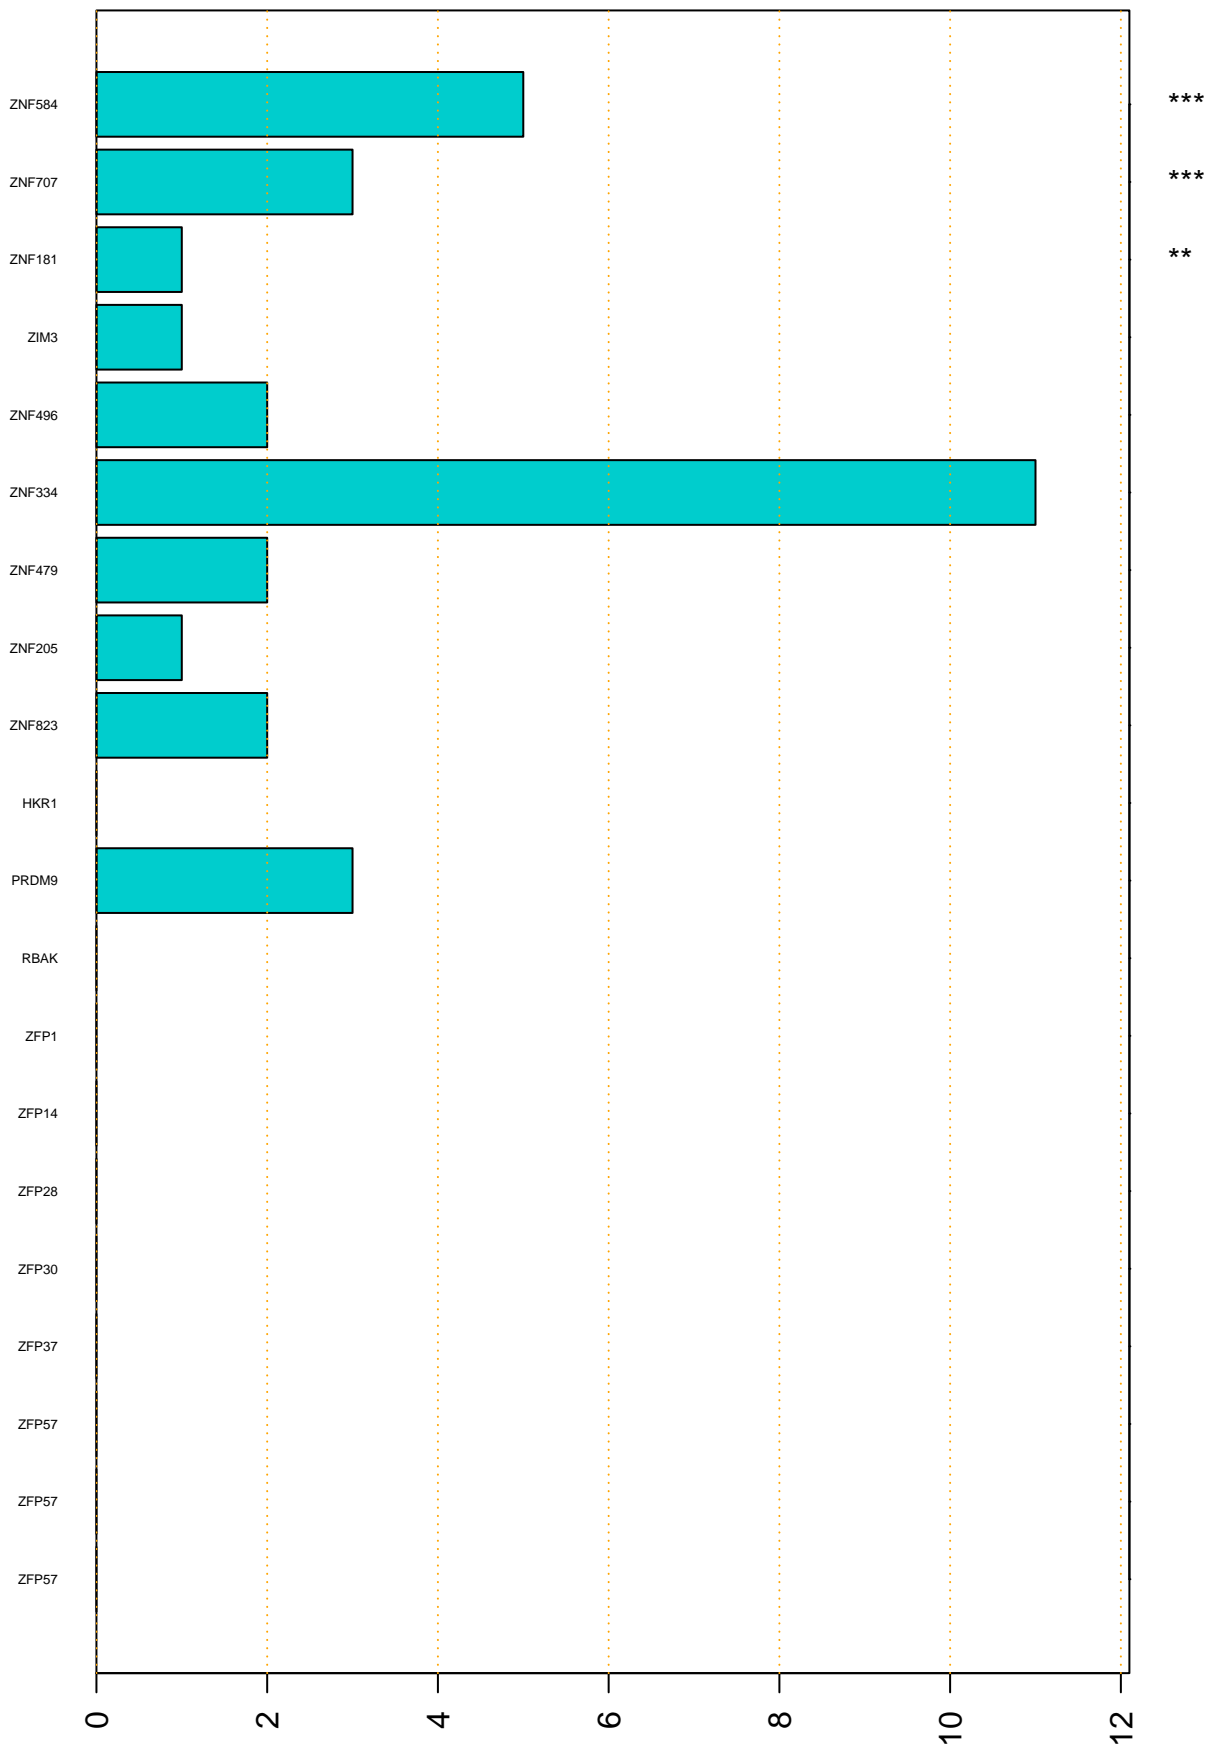

Enriched KZFP

#TE sfam with peak