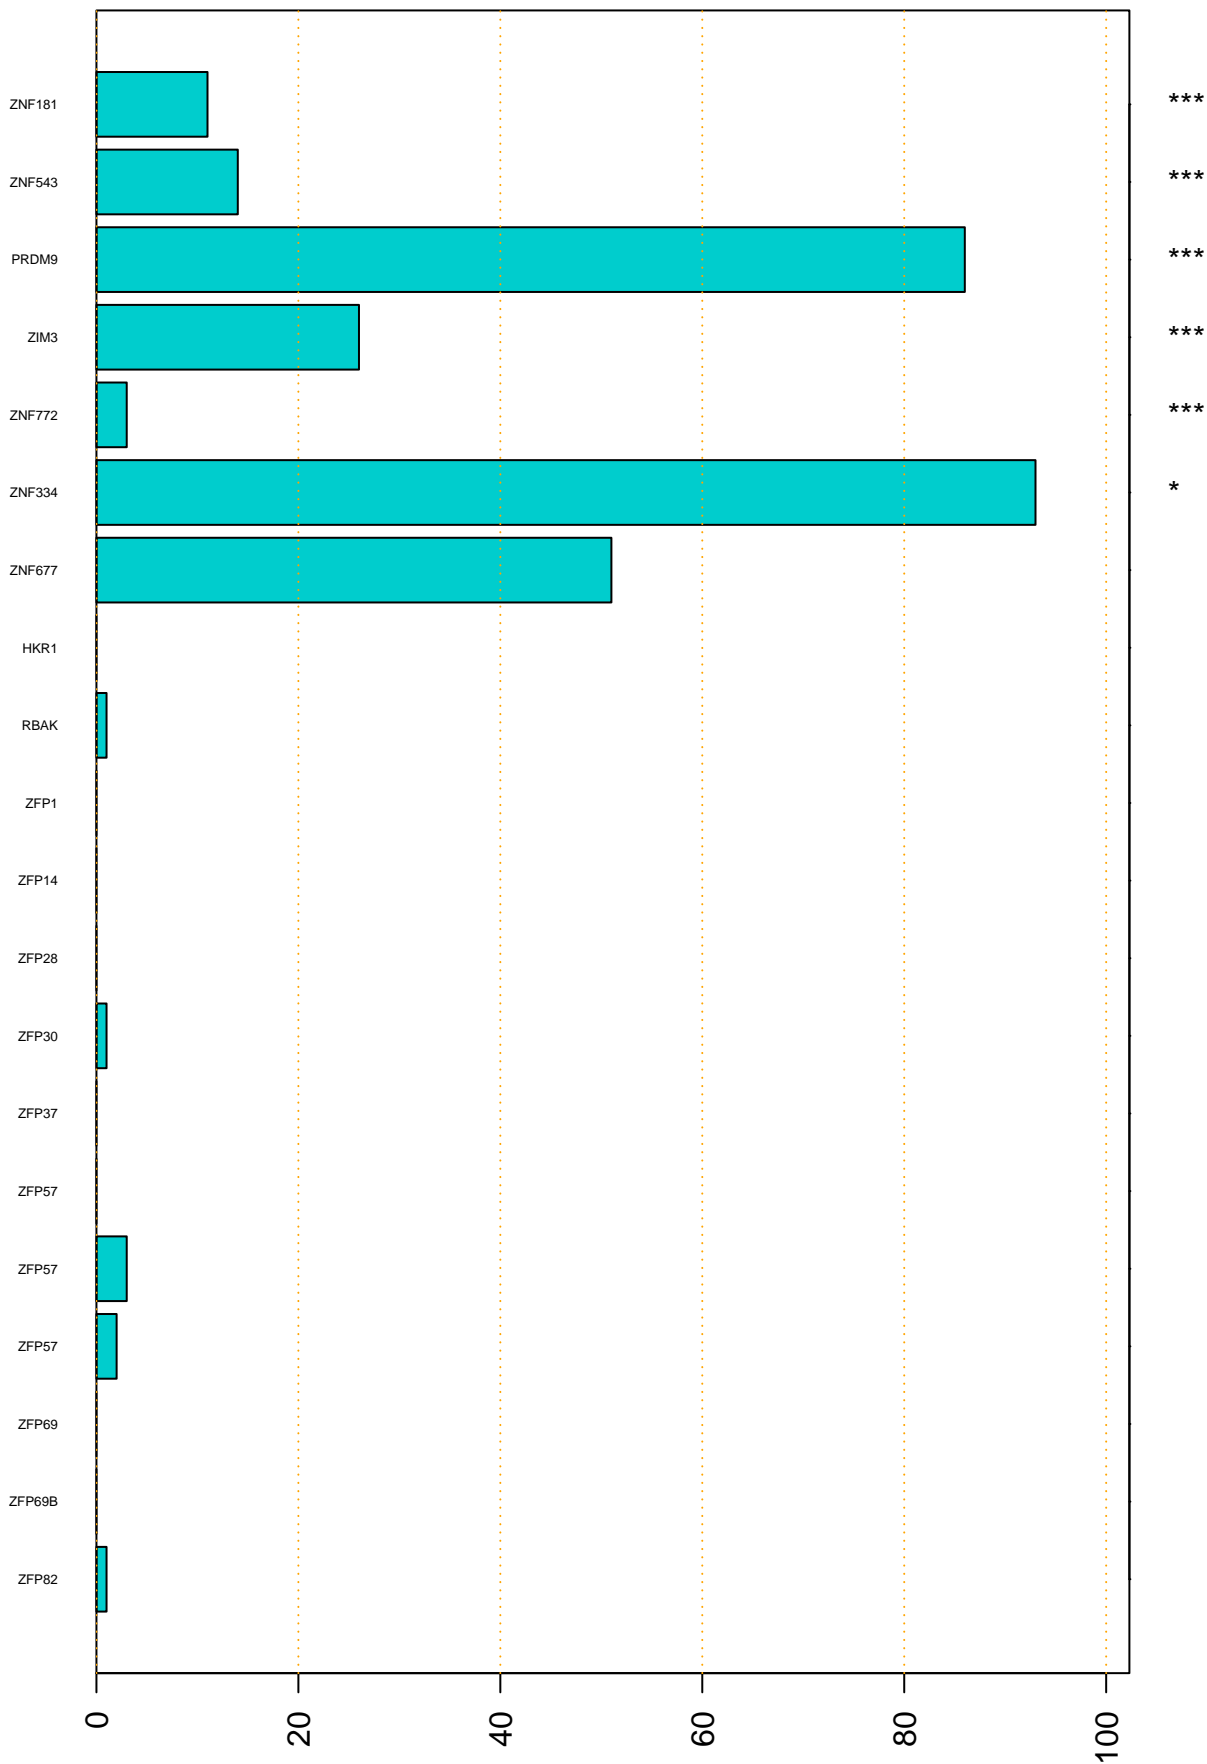

Enriched KZFP

#TE sfam with peak