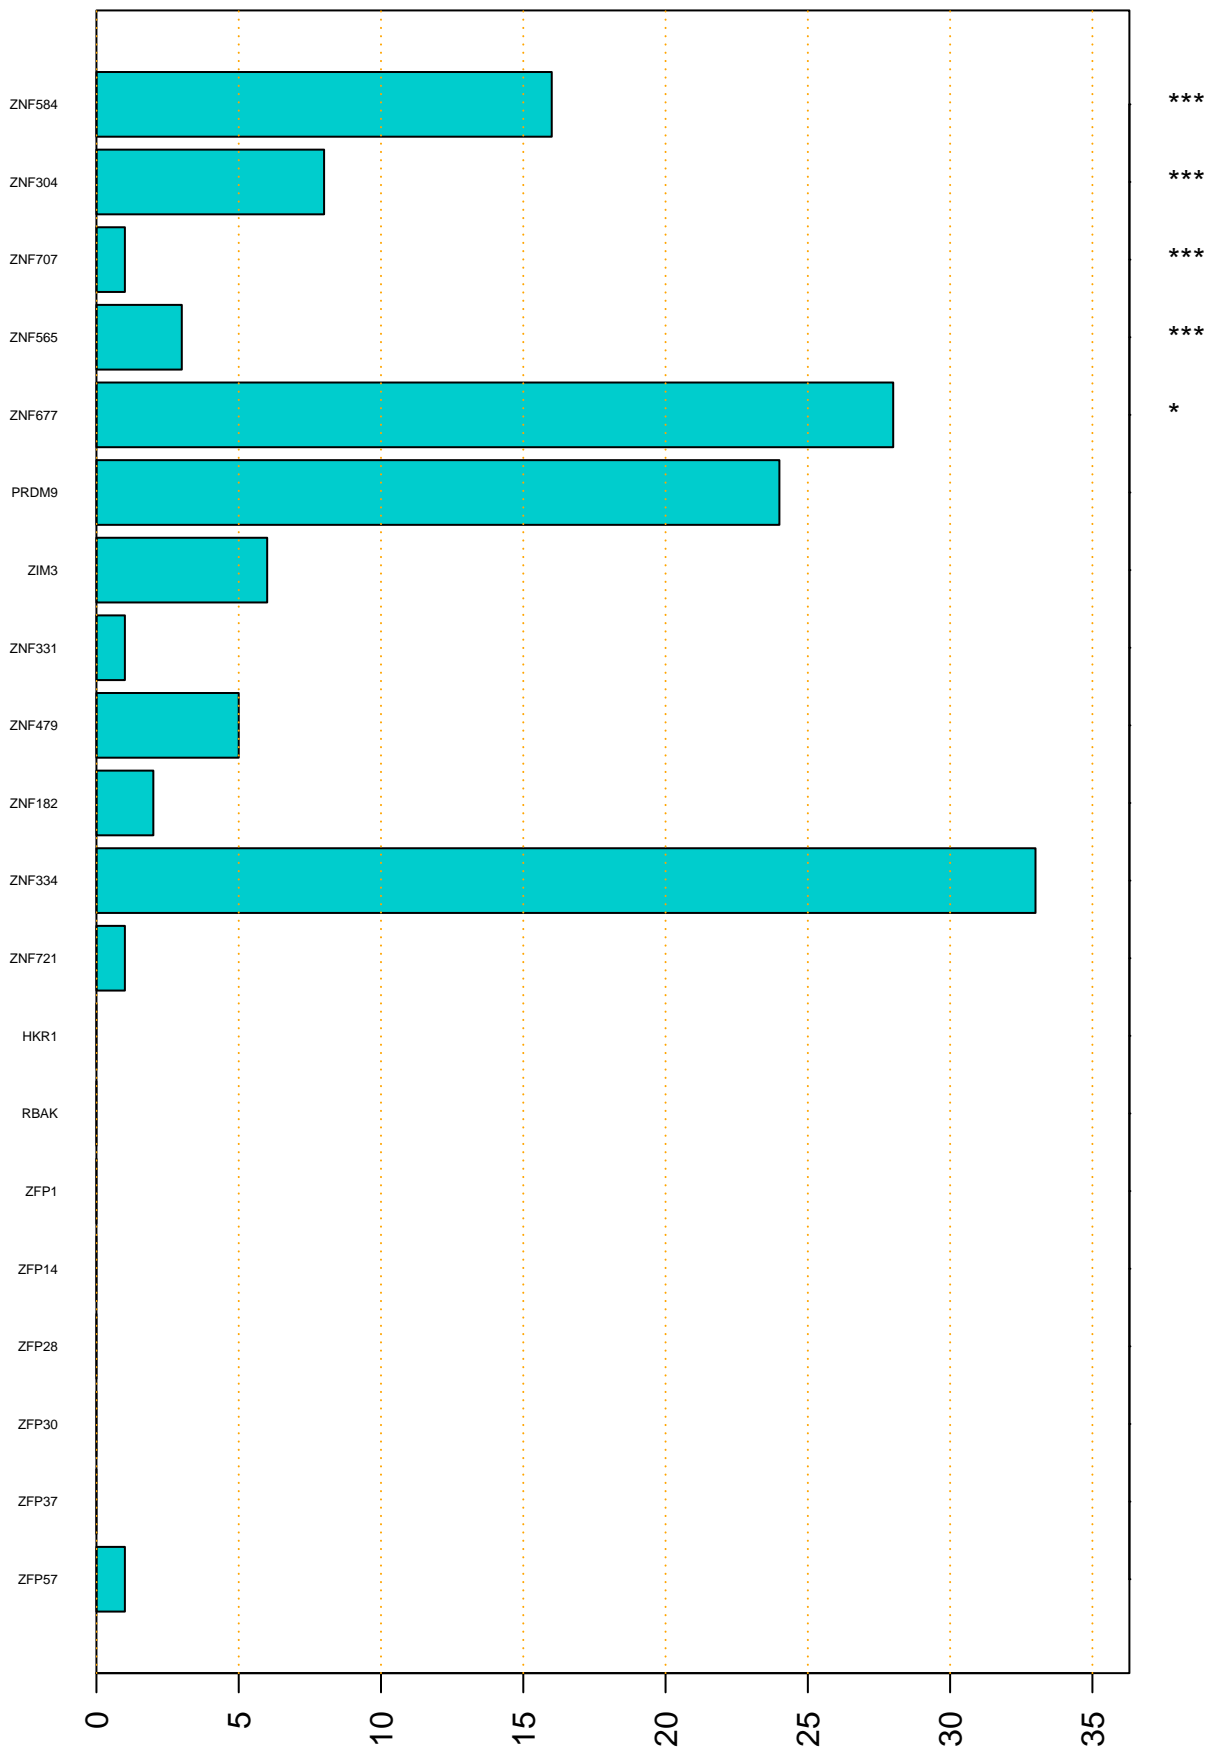

Enriched KZFP

#TE sfam with peak