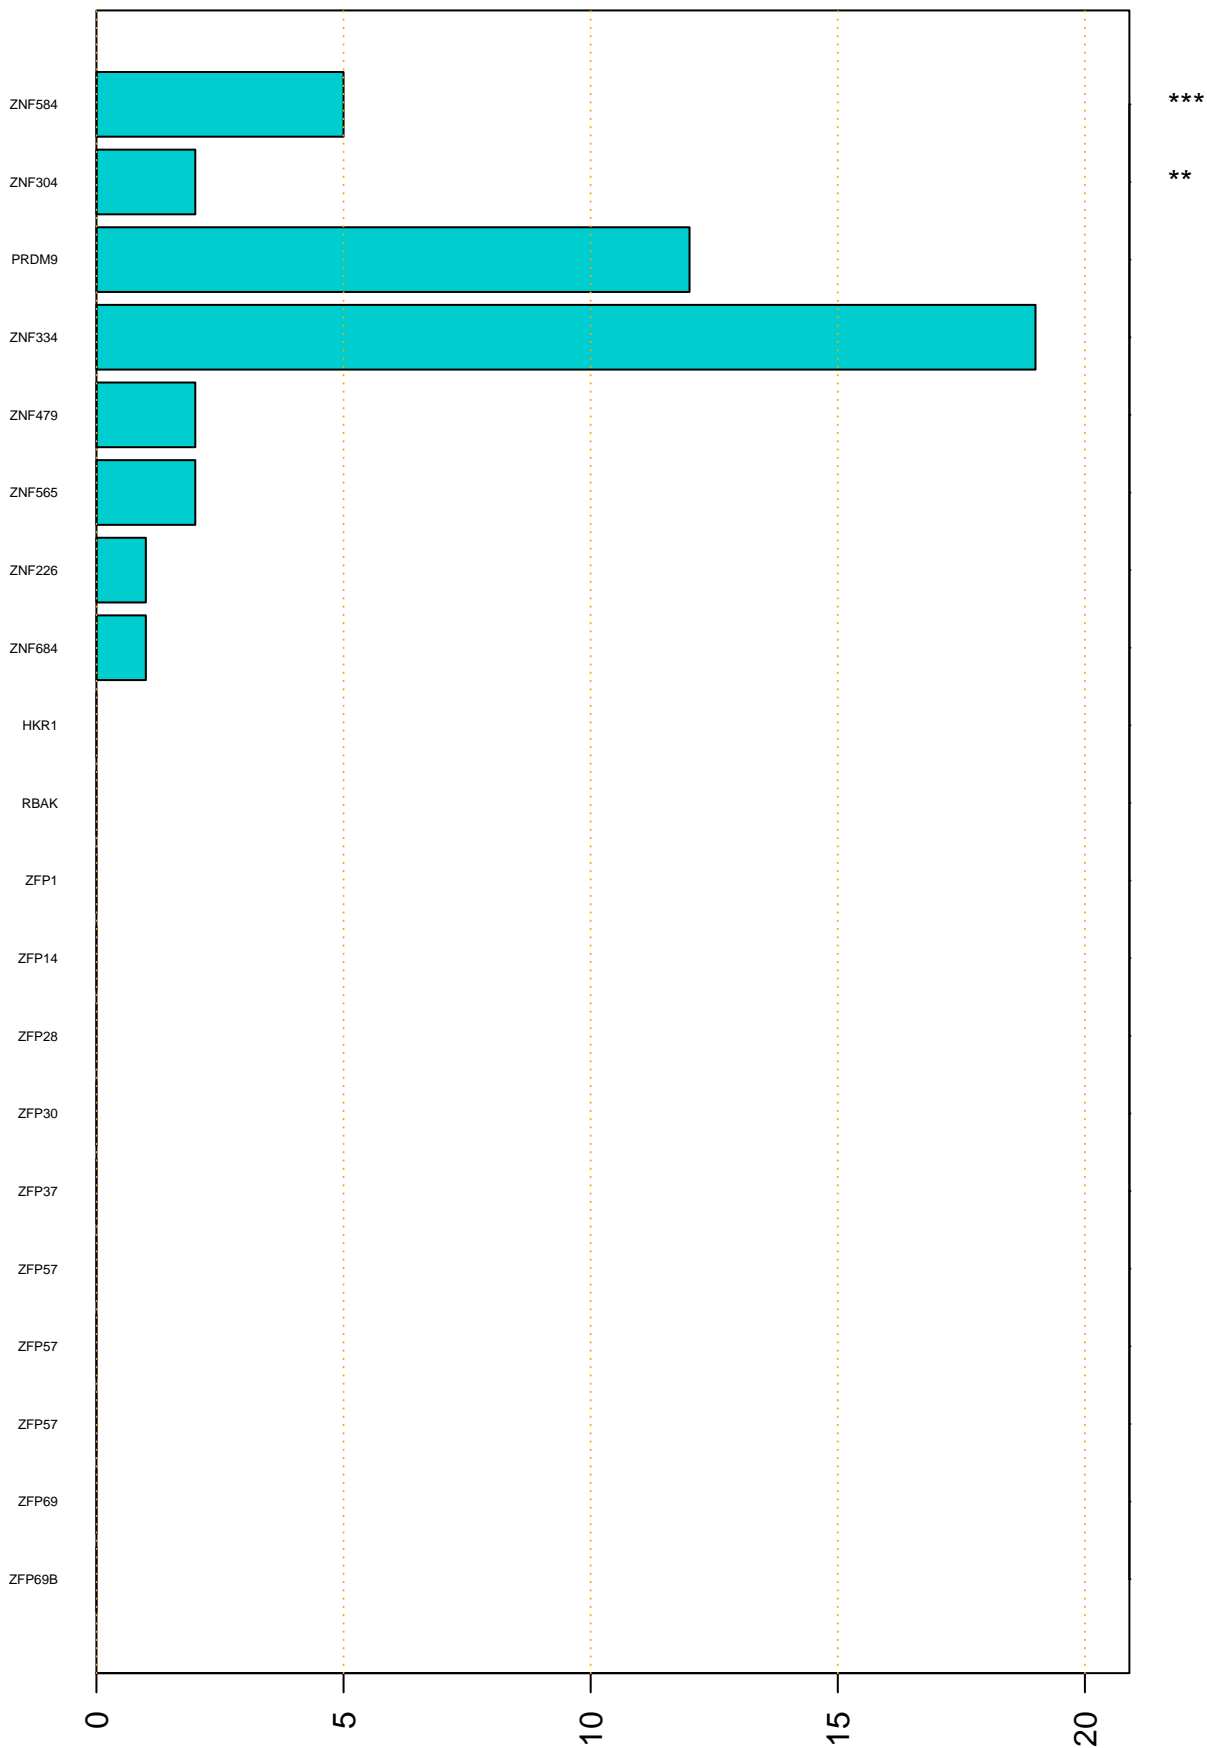

Enriched KZFP

#TE sfam with peak