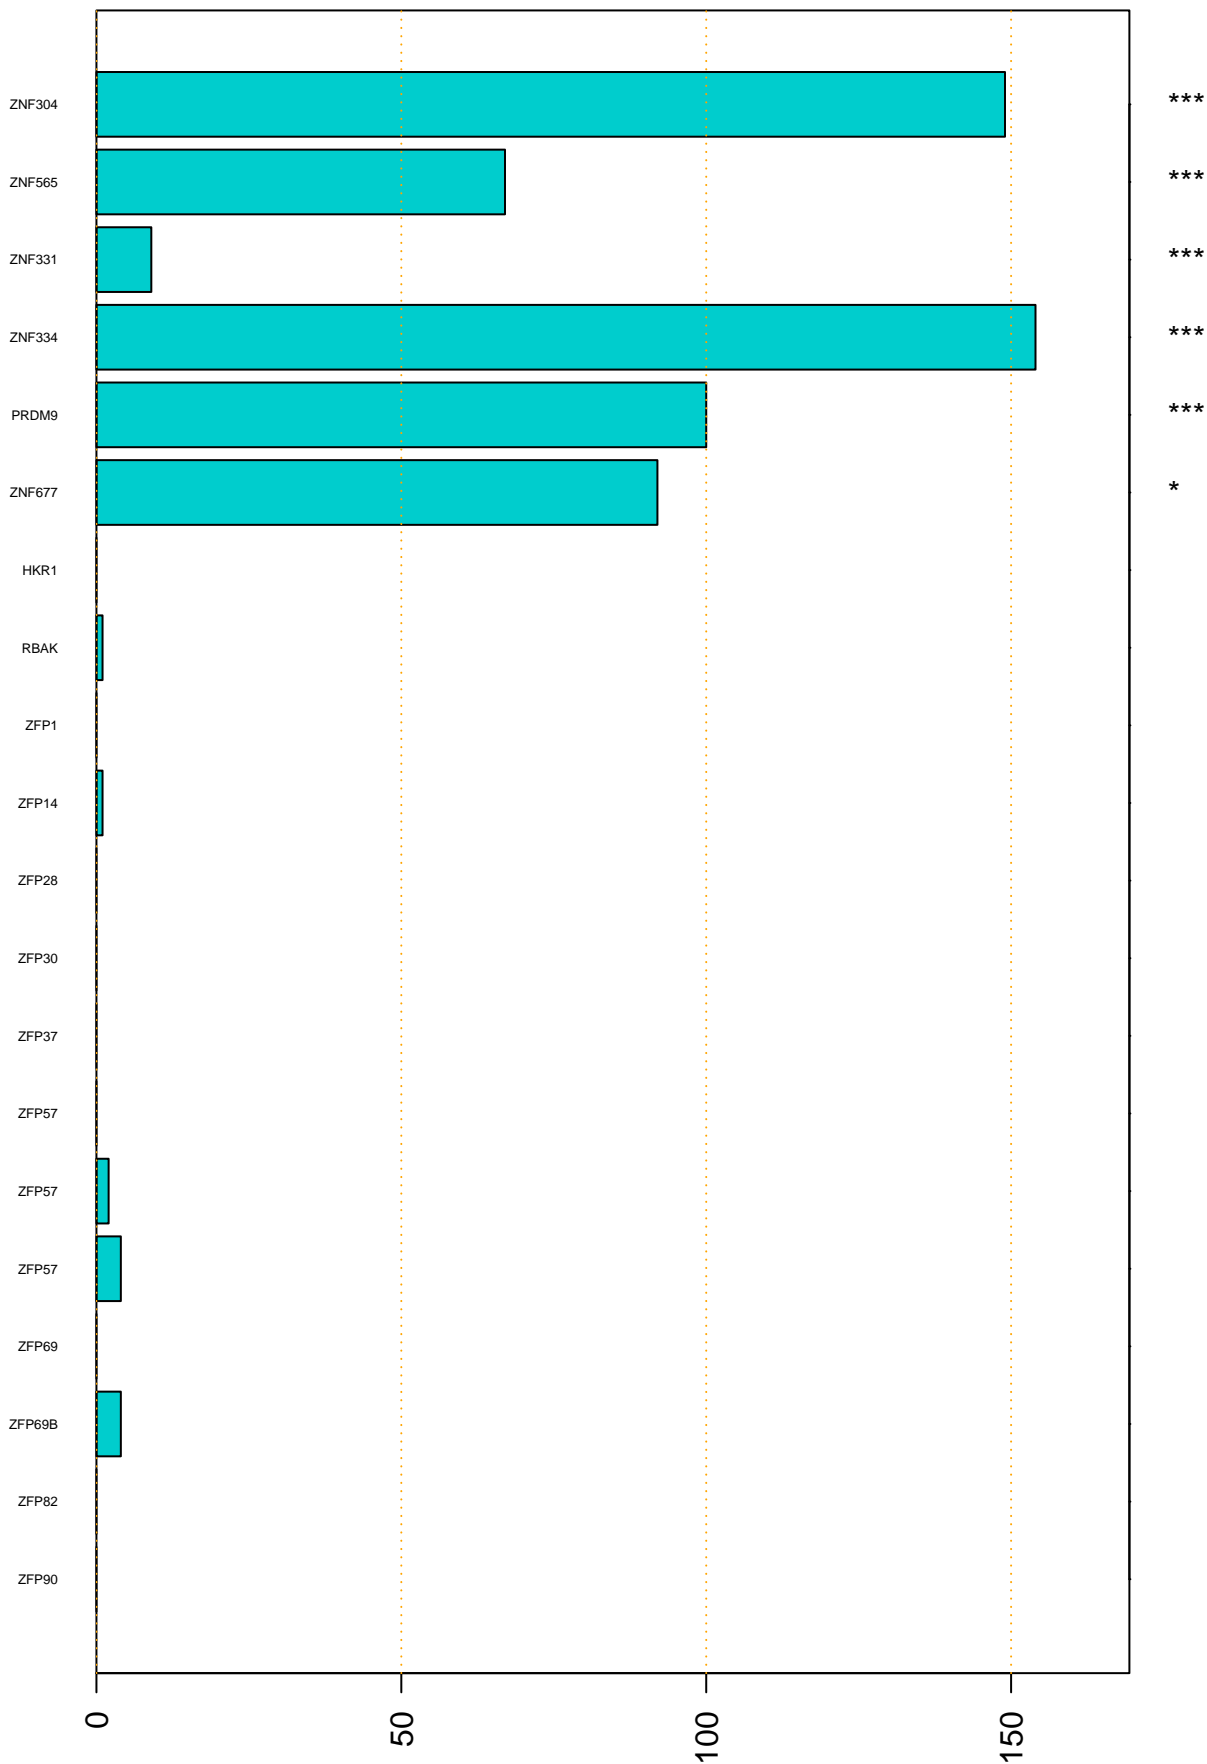

Enriched KZFP

#TE sfam with peak