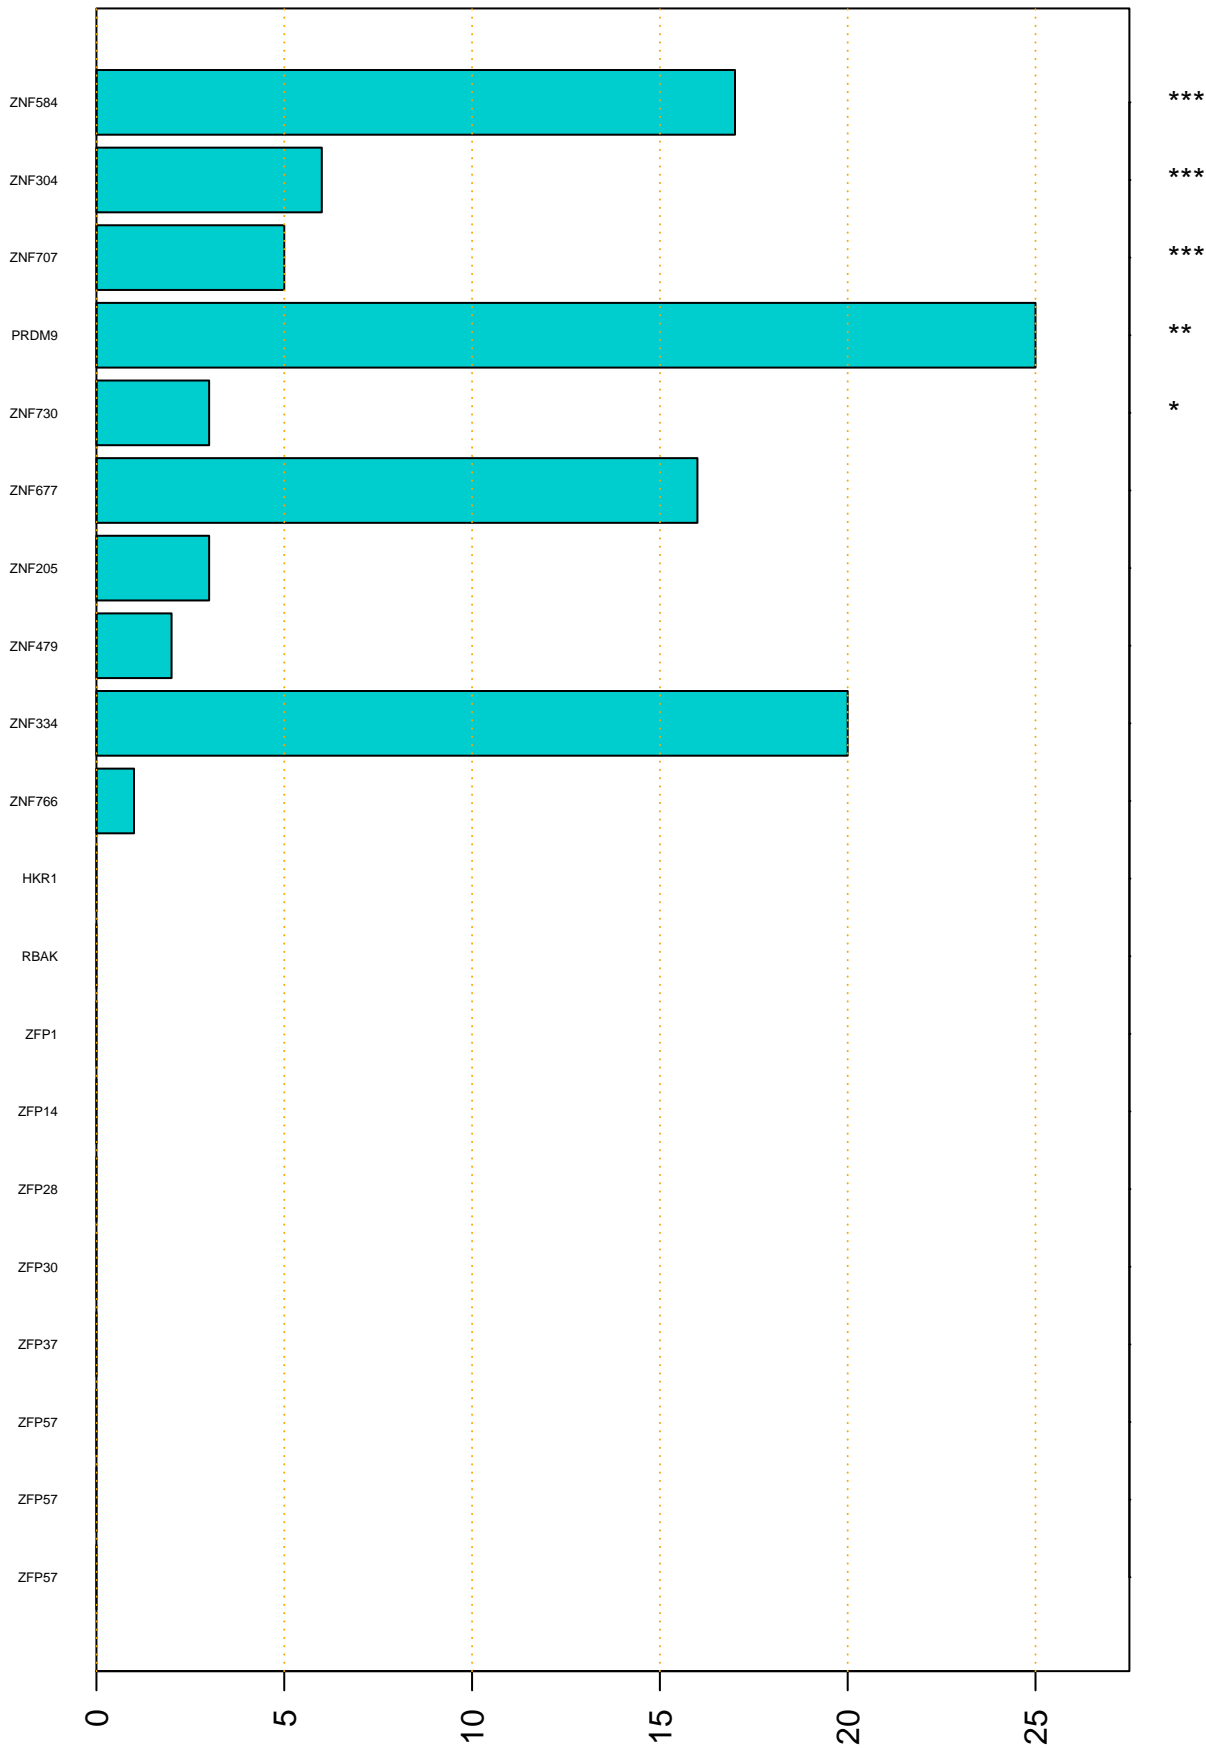

Enriched KZFP

#TE sfam with peak