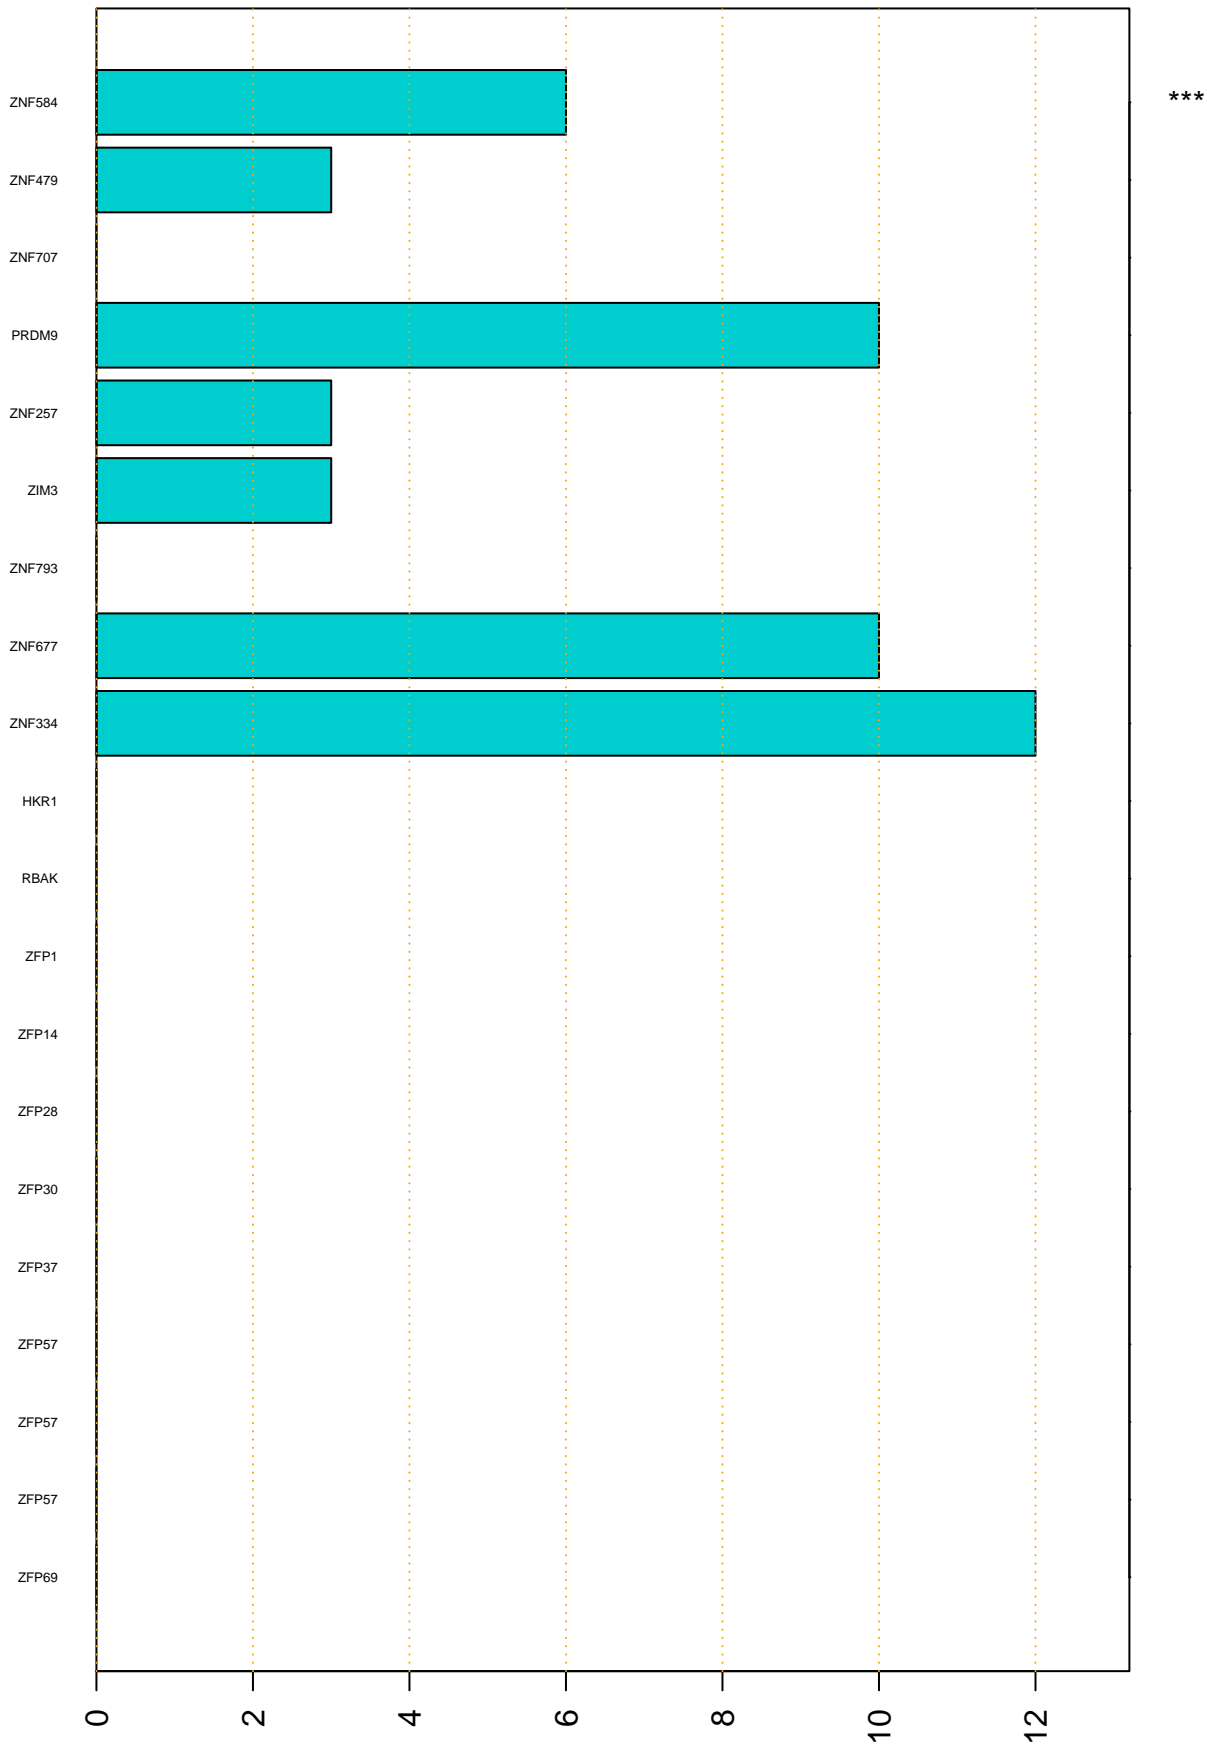

Enriched KZFP

#TE sfam with peak