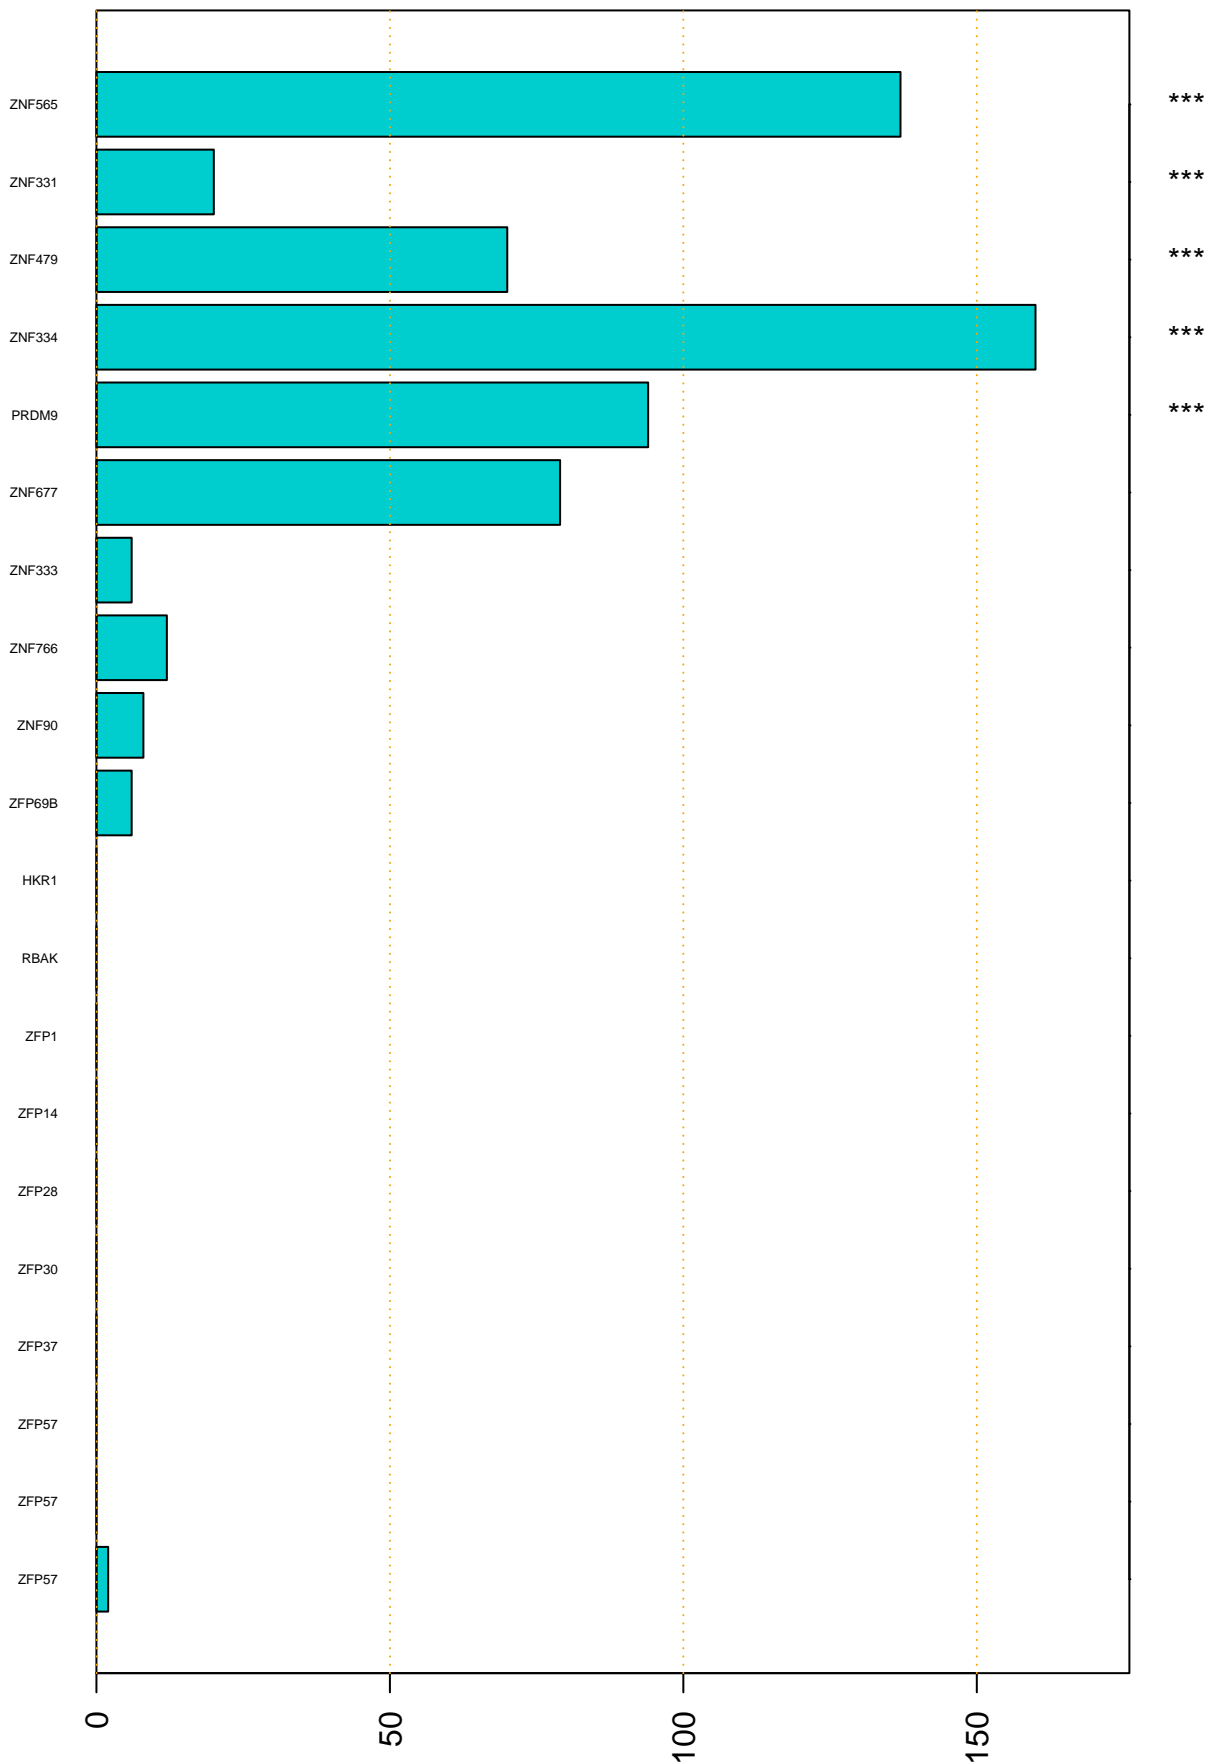

Enriched KZFP

#TE sfam with peak