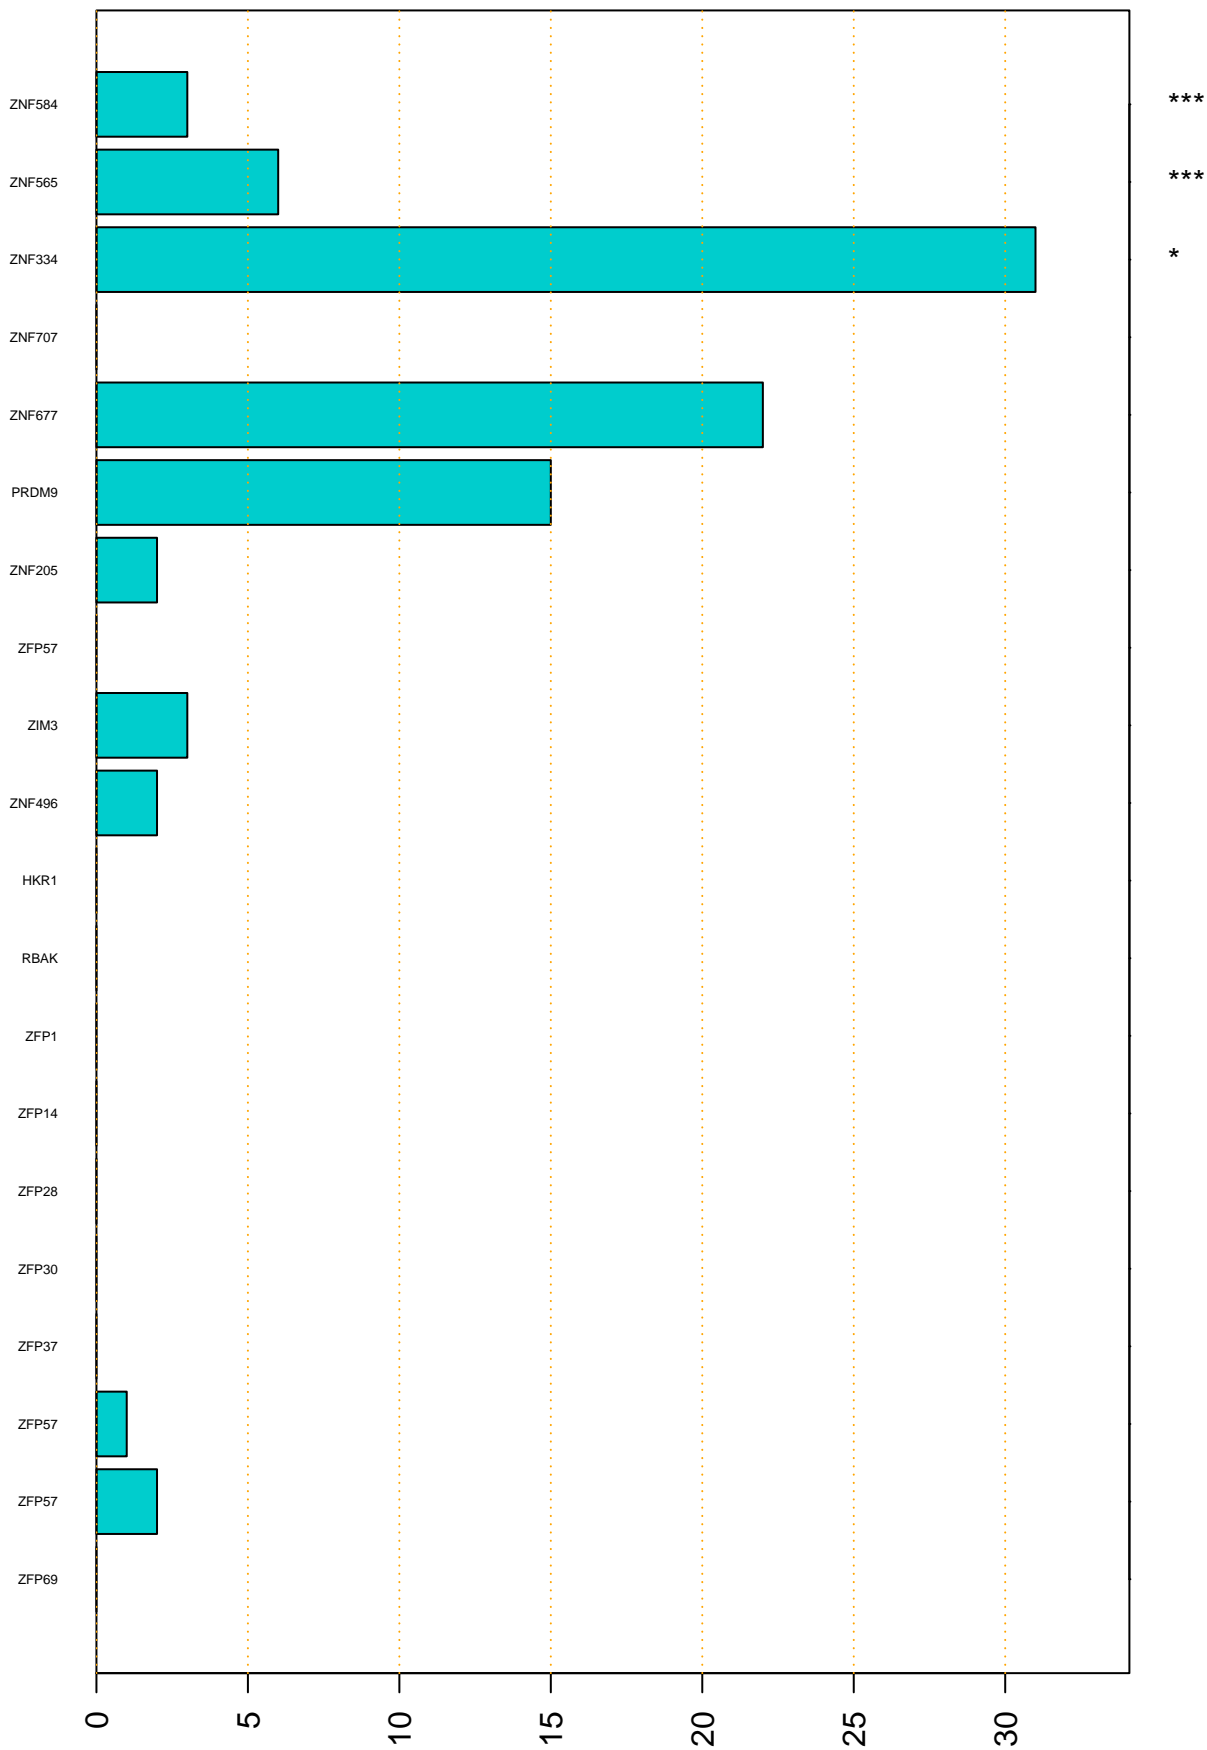

Enriched KZFP

#TE sfam with peak