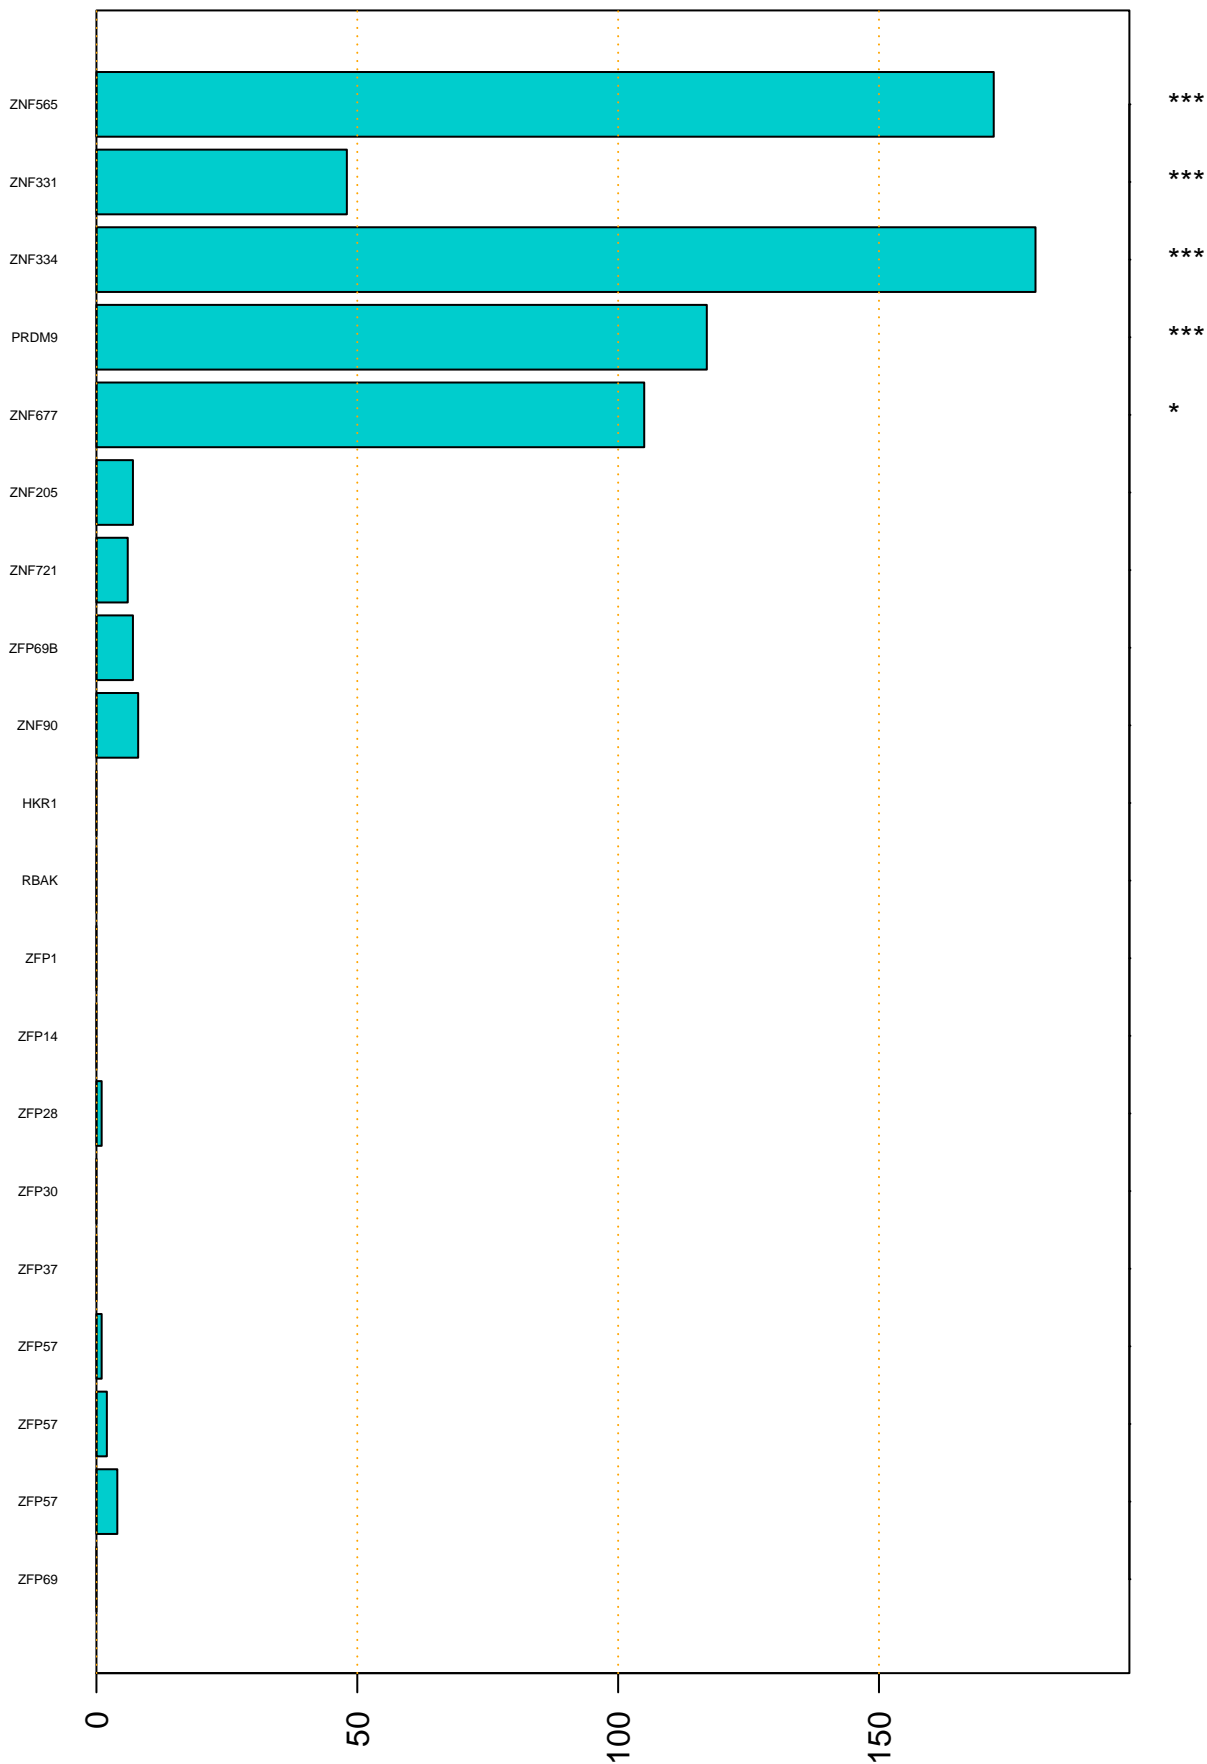

Enriched KZFP

#TE sfam with peak