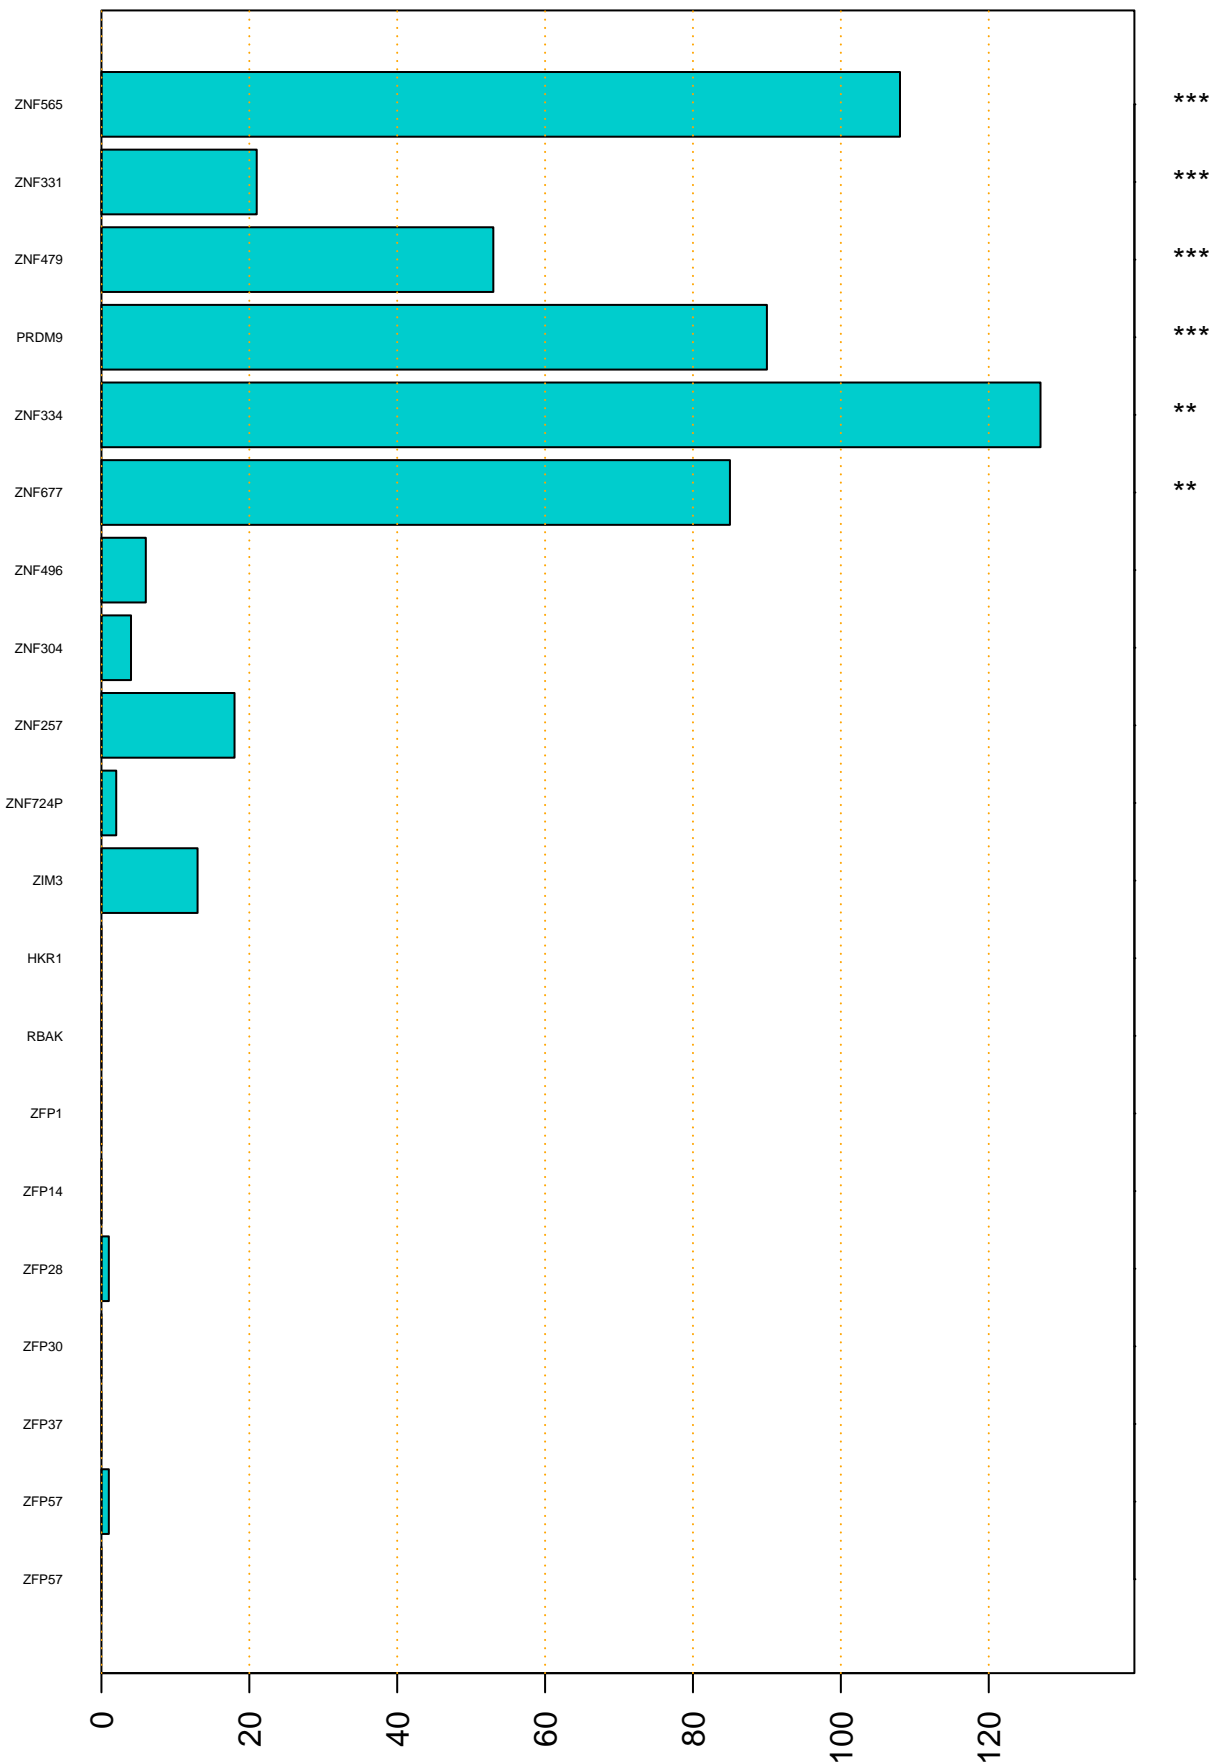

Enriched KZFP

#TE sfam with peak