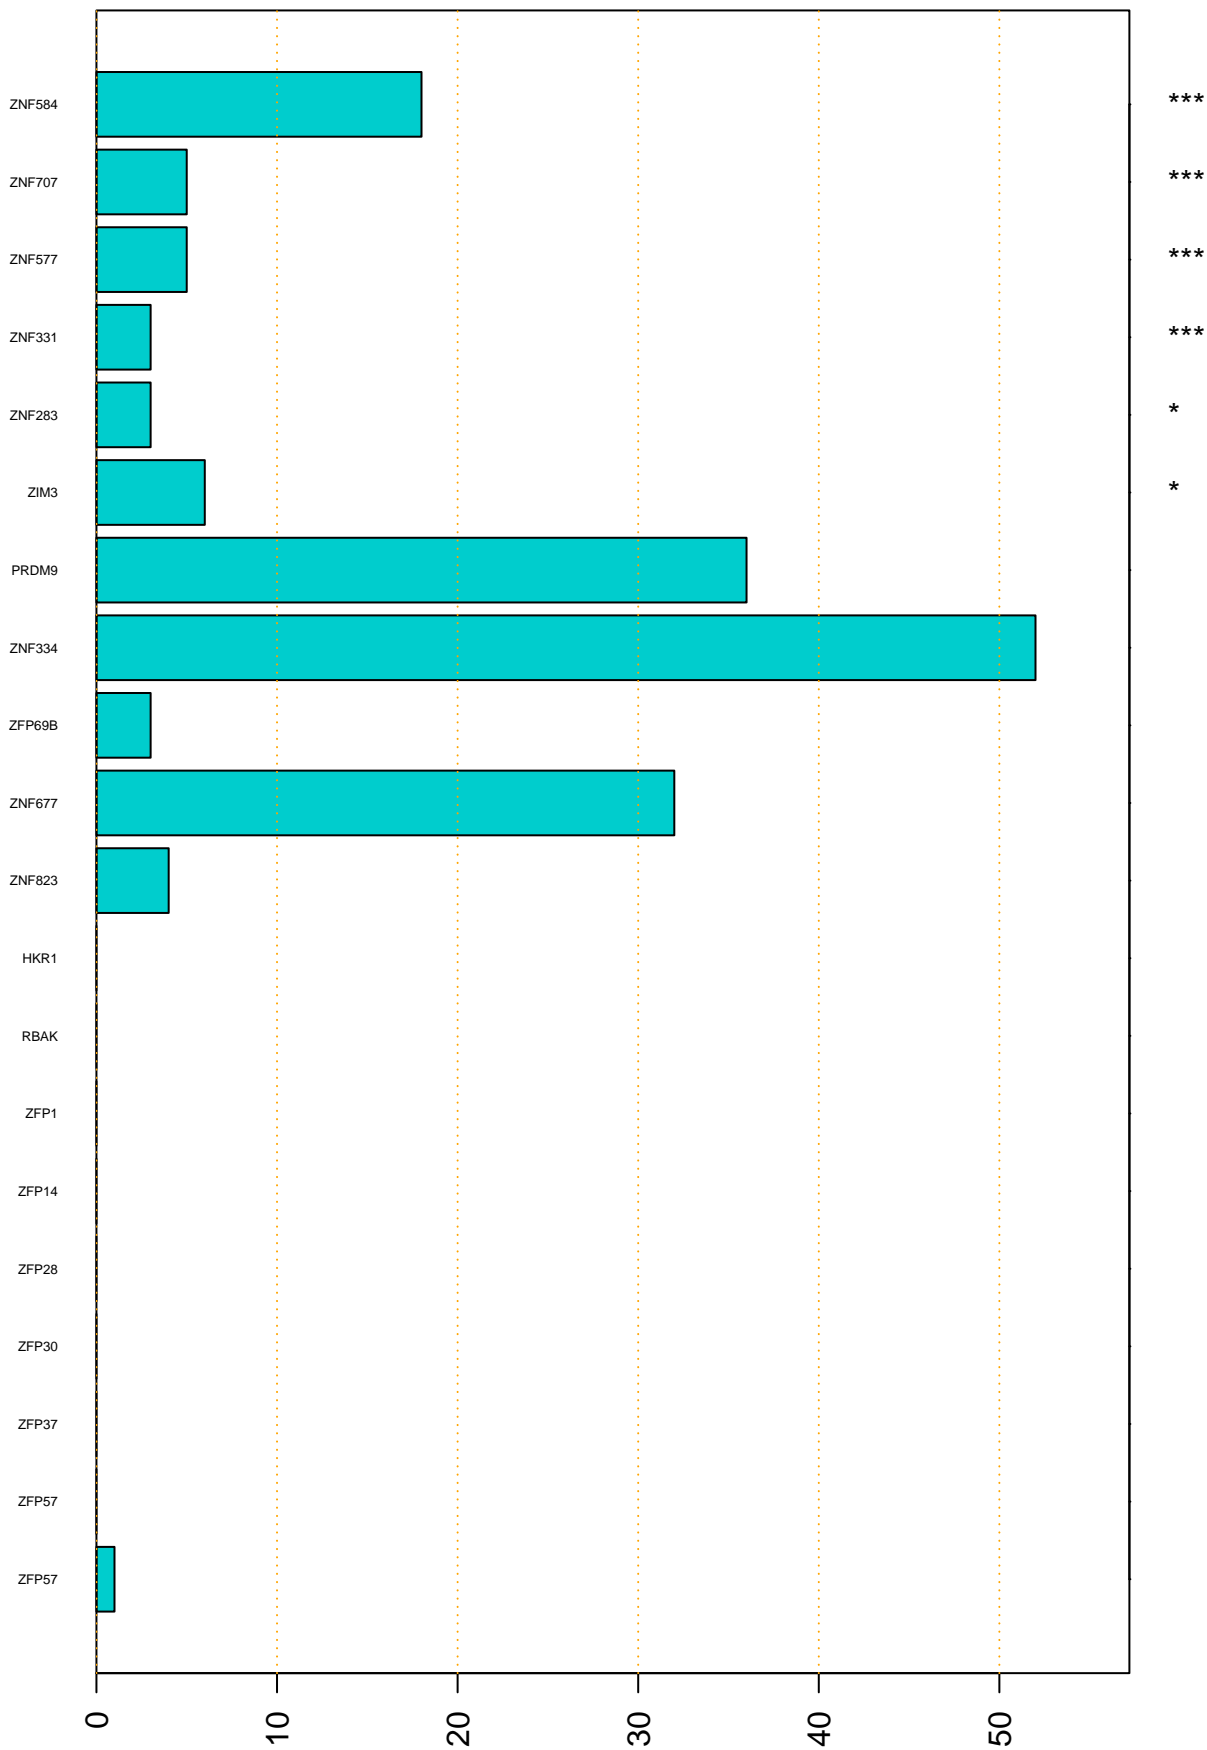

Enriched KZFP

#TE sfam with peak